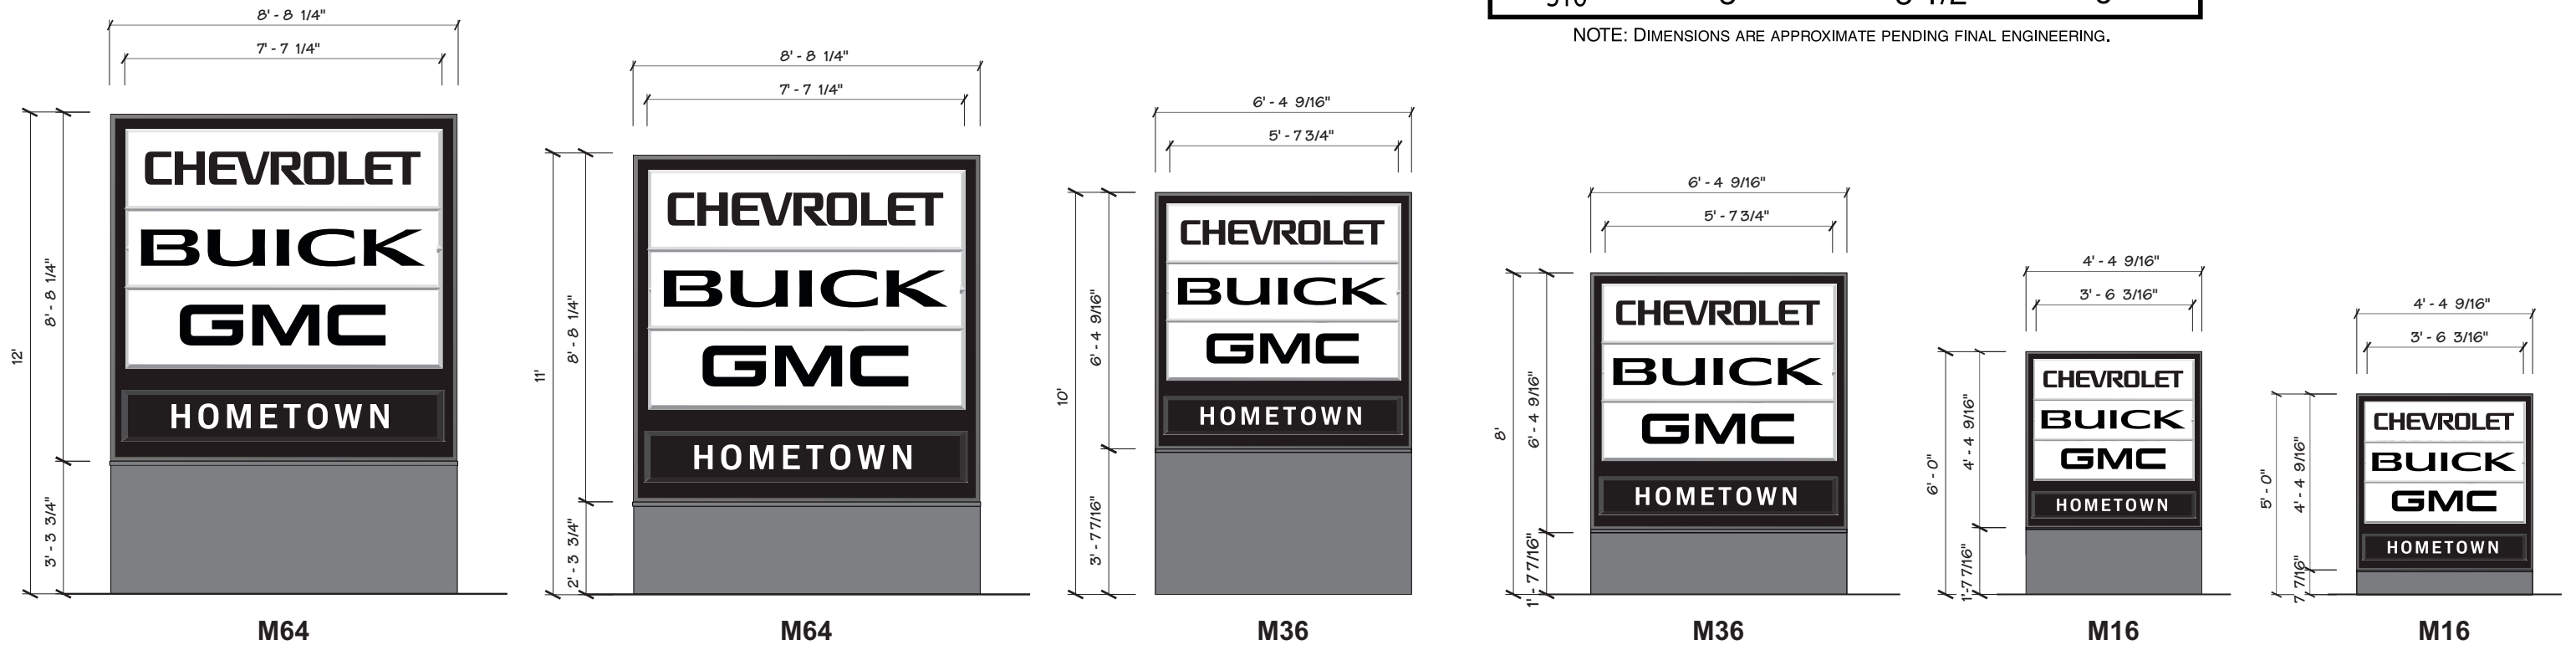

Chevrolet Buick GMC Sign Family

COPY SIZE BY SIGN			
SIGN	CHEVROLET	BUICK	GMC
P245	1'-5 1/2"	1'-7 5/16"	1'-9 3/4"
P137	1'-1 1/4"	1'-2 1/2"	1'-4 1/4"
P92	10 1/4"	11 1/4"	1'-0 1/2"
S64	10 1/4"	11 1/4"	1'-0 1/2"
P38	7 1/4"	8"	9"
S36	7 1/4"	8"	9"
S16	5"	5 1/2"	6"

NOTE: DIMENSIONS ARE APPROXIMATE PENDING FINAL ENGINEERING.