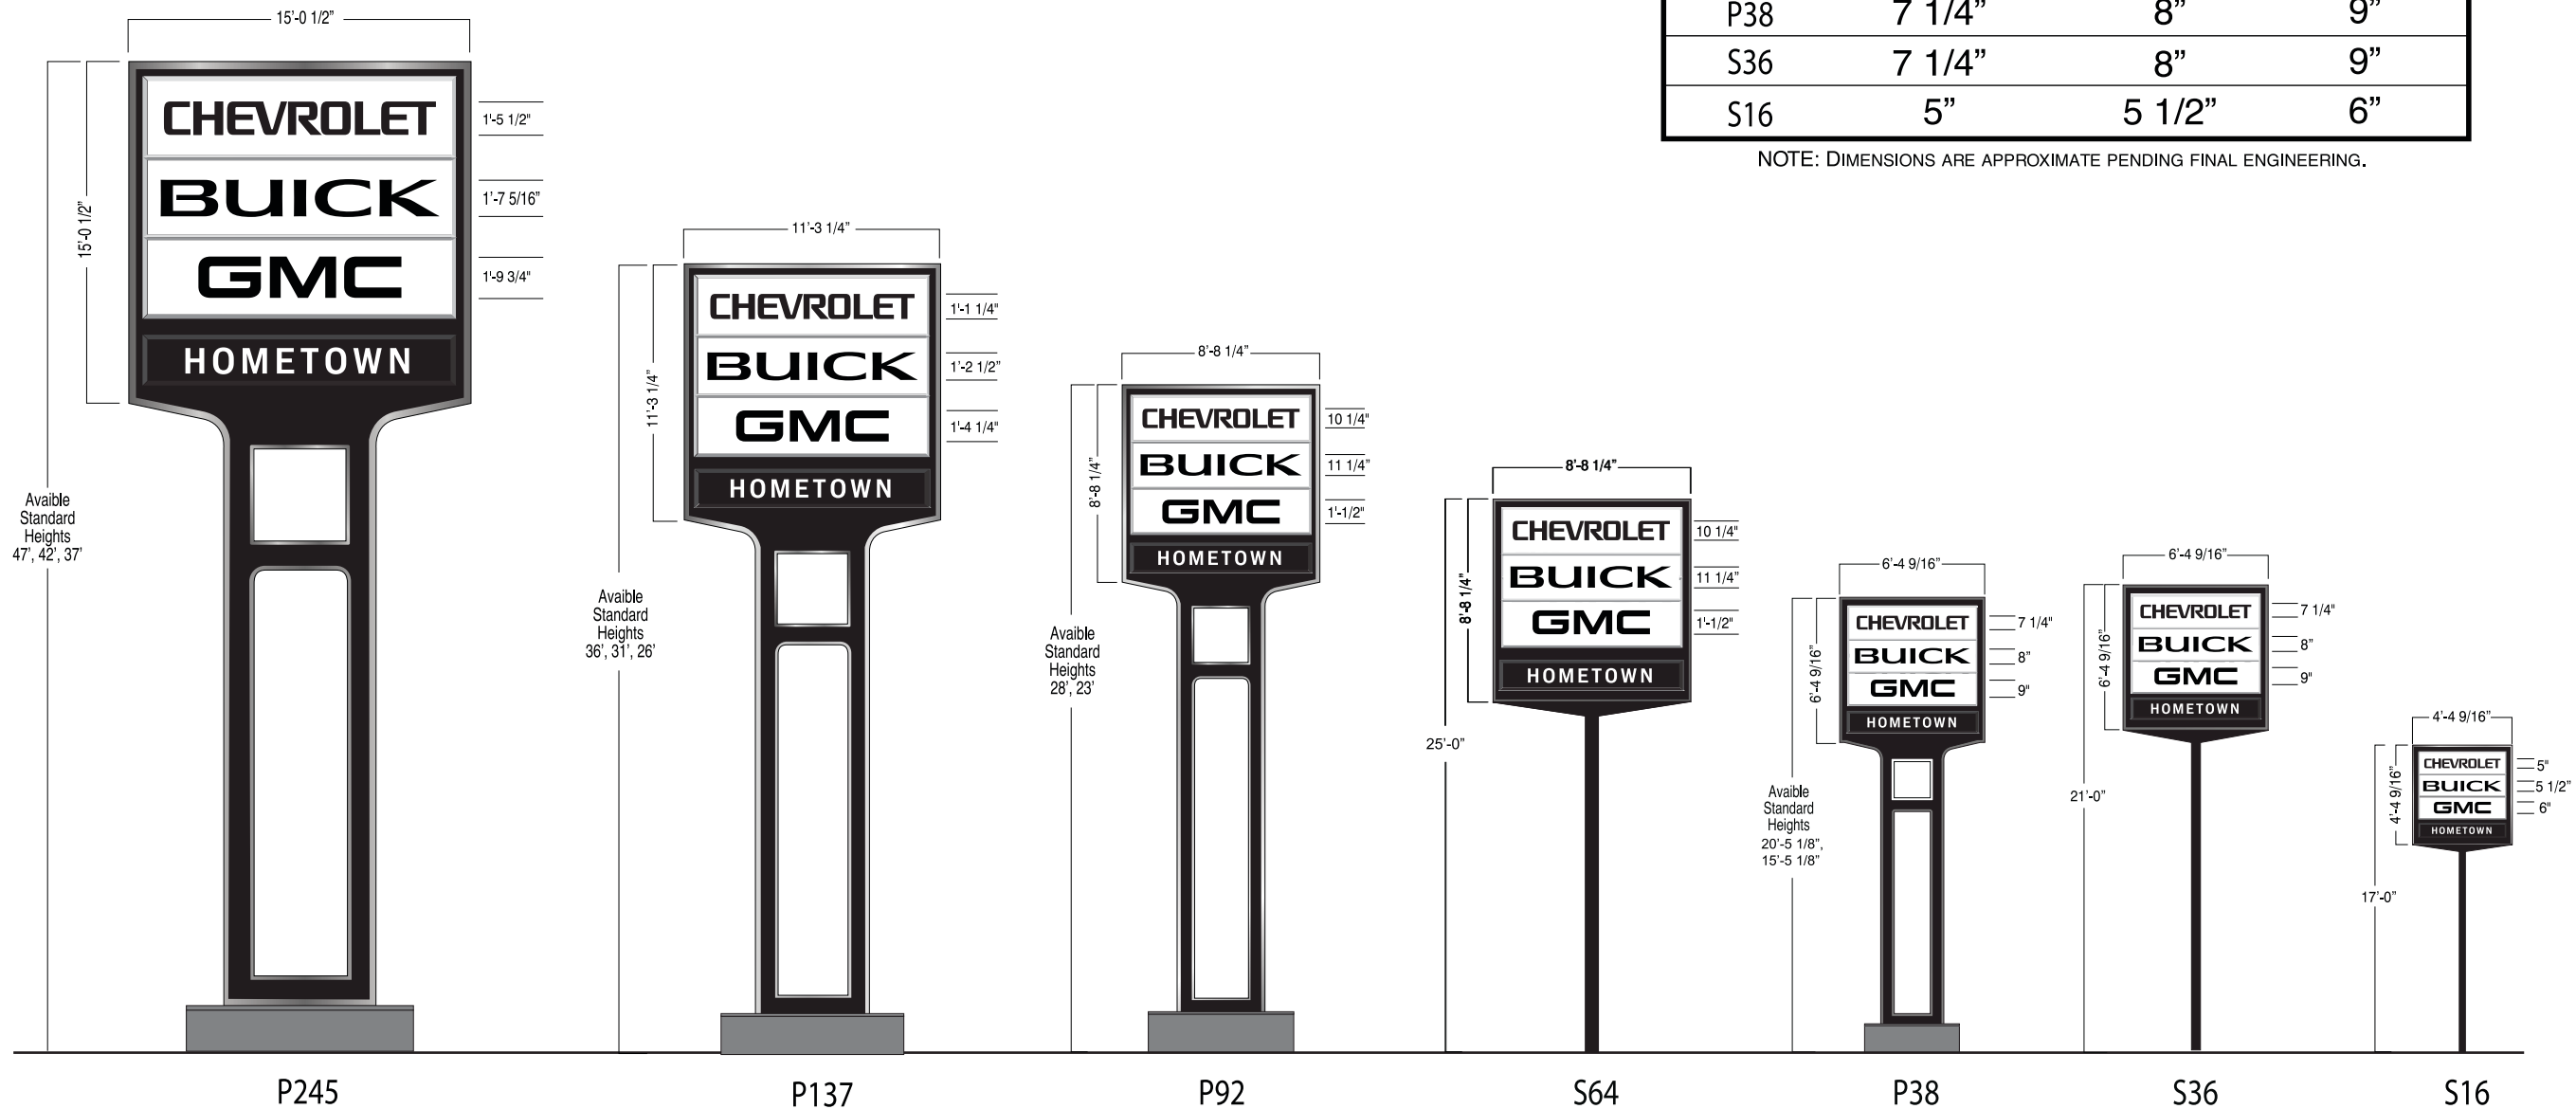

Chevrolet Buick GMC Sign Family

COPY SIZE BY SIGN			
SIGN	CHEVROLET	BUICK	GMC
P245	1'-5 1/2"	1'-7 5/16"	1'-9 3/4"
P137	1'-1 1/4"	1'-2 1/2"	1'-4 1/4"
P92	10 1/4"	11 1/4"	1'-0 1/2"
S64	10 1/4"	11 1/4"	1'-0 1/2"
P38	7 1/4"	8"	9"
S36	7 1/4"	8"	9"
S16	5"	5 1/2"	6"

NOTE: DIMENSIONS ARE APPROXIMATE PENDING FINAL ENGINEERING.