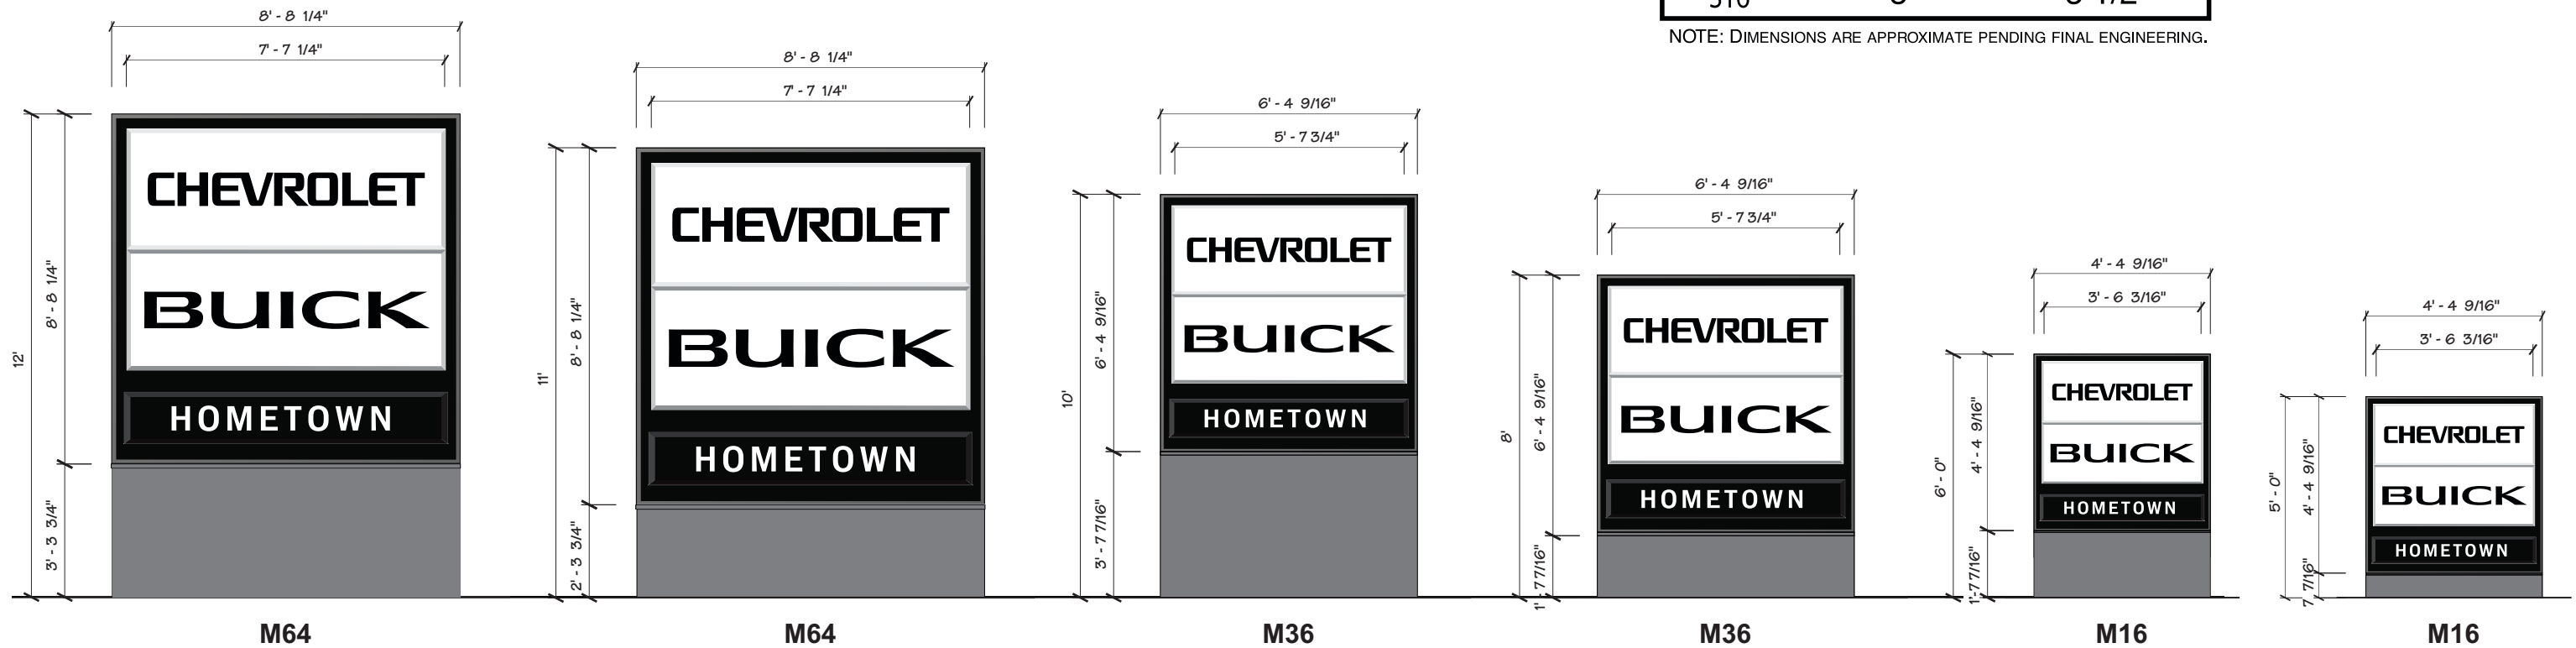

Chevrolet Buick Sign Family

COPY SIZE BY SIGN		
SIGN	CHEVROLET	BUICK
P245	1'-5 1/2"	1'-7 5/16"
P137	1'-1 1/4"	1'-2 1/2"
P92	10 1/4"	11 1/4"
S64	10 1/4"	11 1/4"
P38	7 1/4"	8"
S36	7 1/4"	8"
S16	5"	5 1/2"

NOTE: DIMENSIONS ARE APPROXIMATE PENDING FINAL ENGINEERING.