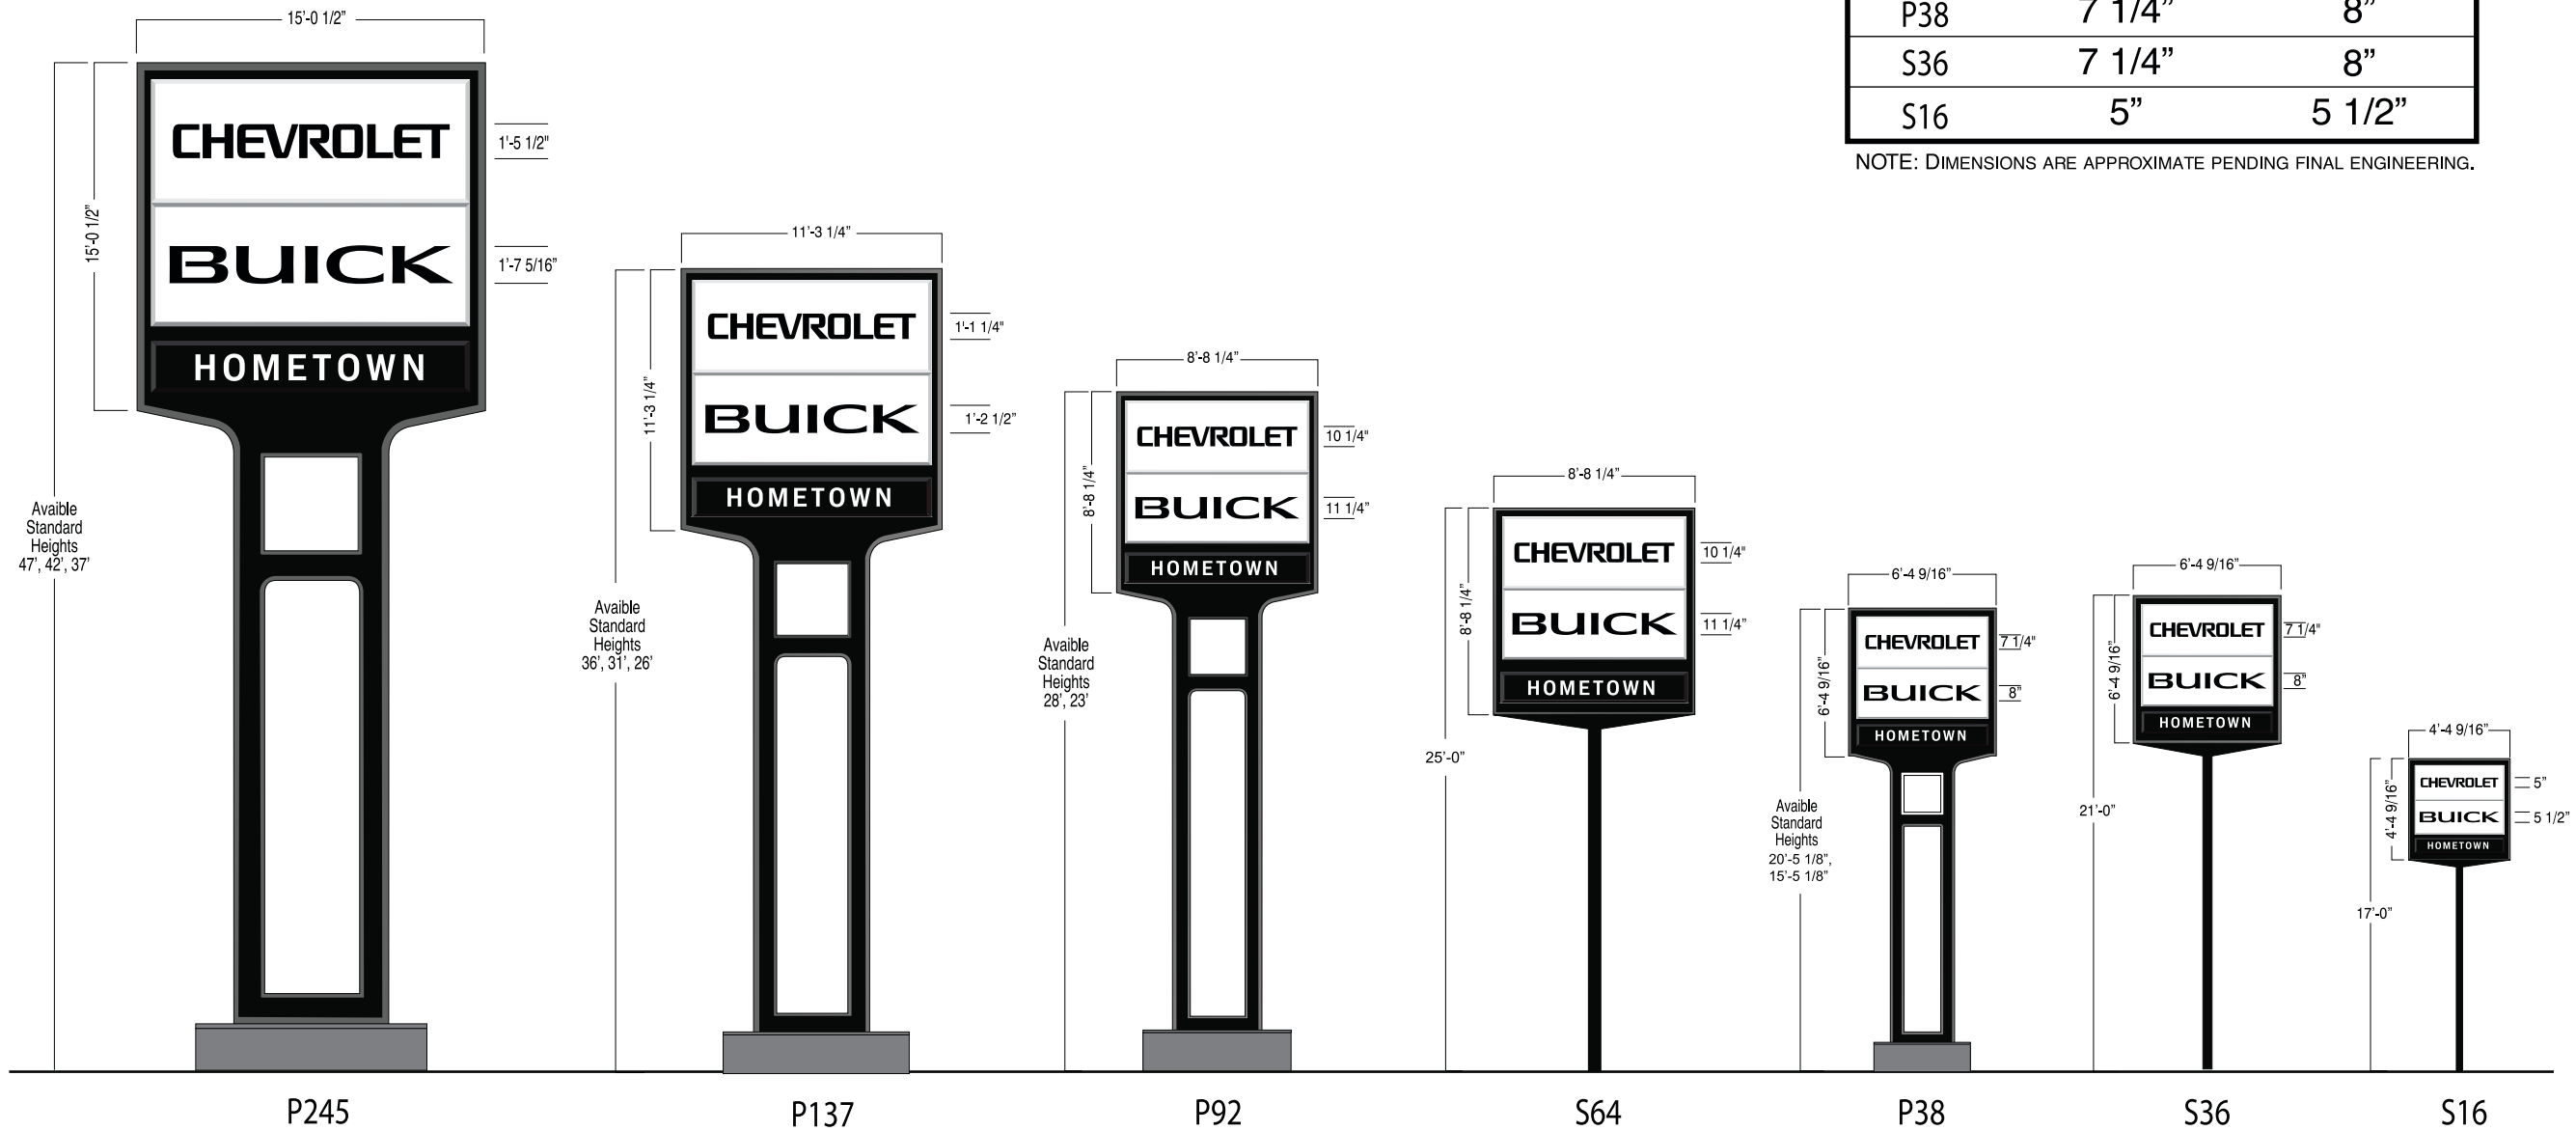

Chevrolet Buick Sign Family

COPY SIZE BY SIGN		
SIGN	CHEVROLET	BUICK
P245	1'-5 1/2"	1'-7 5/16"
P137	1'-1 1/4"	1'-2 1/2"
P92	10 1/4"	11 1/4"
S64	10 1/4"	11 1/4"
P38	7 1/4"	8"
S36	7 1/4"	8"
S16	5"	5 1/2"

NOTE: DIMENSIONS ARE APPROXIMATE PENDING FINAL ENGINEERING.