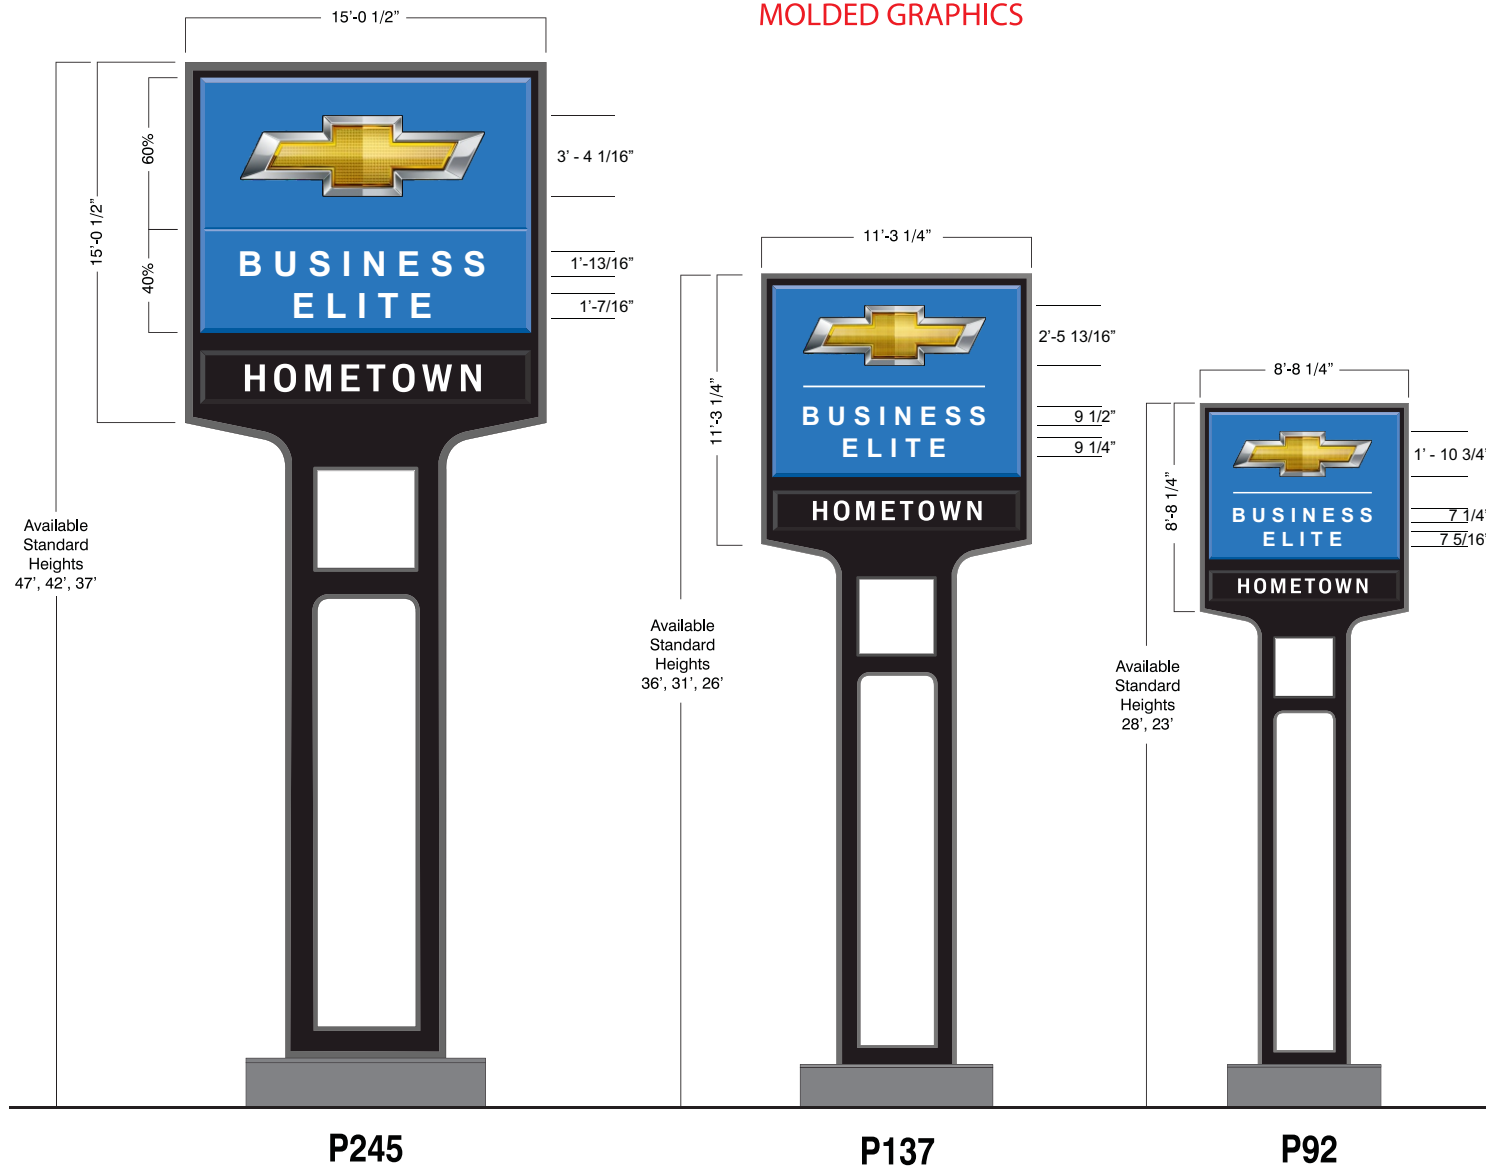

Chevrolet Business Elite Sign Family (Blue Background)

RED INDICATES FLAT GRAPHICS

Graphic Size by Sign			
SIGN		BUSINESS	ELITE
P245	3' - 4 1/16"	1' - 13/16"	1' - 7/16"
P137	2' - 5 13/16"	9 1/2"	9 1/4"
P92	1' - 10 3/4"	7 1/4"	7 1/16"
S64	1' - 10 3/4"	7 1/4"	7 1/16"
P38	1' - 4 5/8"	5 5/16"	5 1/8"
S36	1' - 4 5/8"	5 5/16"	5 1/8"
S16	10 15/16"	3 1/2"	3 3/8"

REFER TO MASTER DRAWINGS FOR PRODUCTION SIZES

MOLDED GRAPHICS

ALL FLAT GRAPHICS