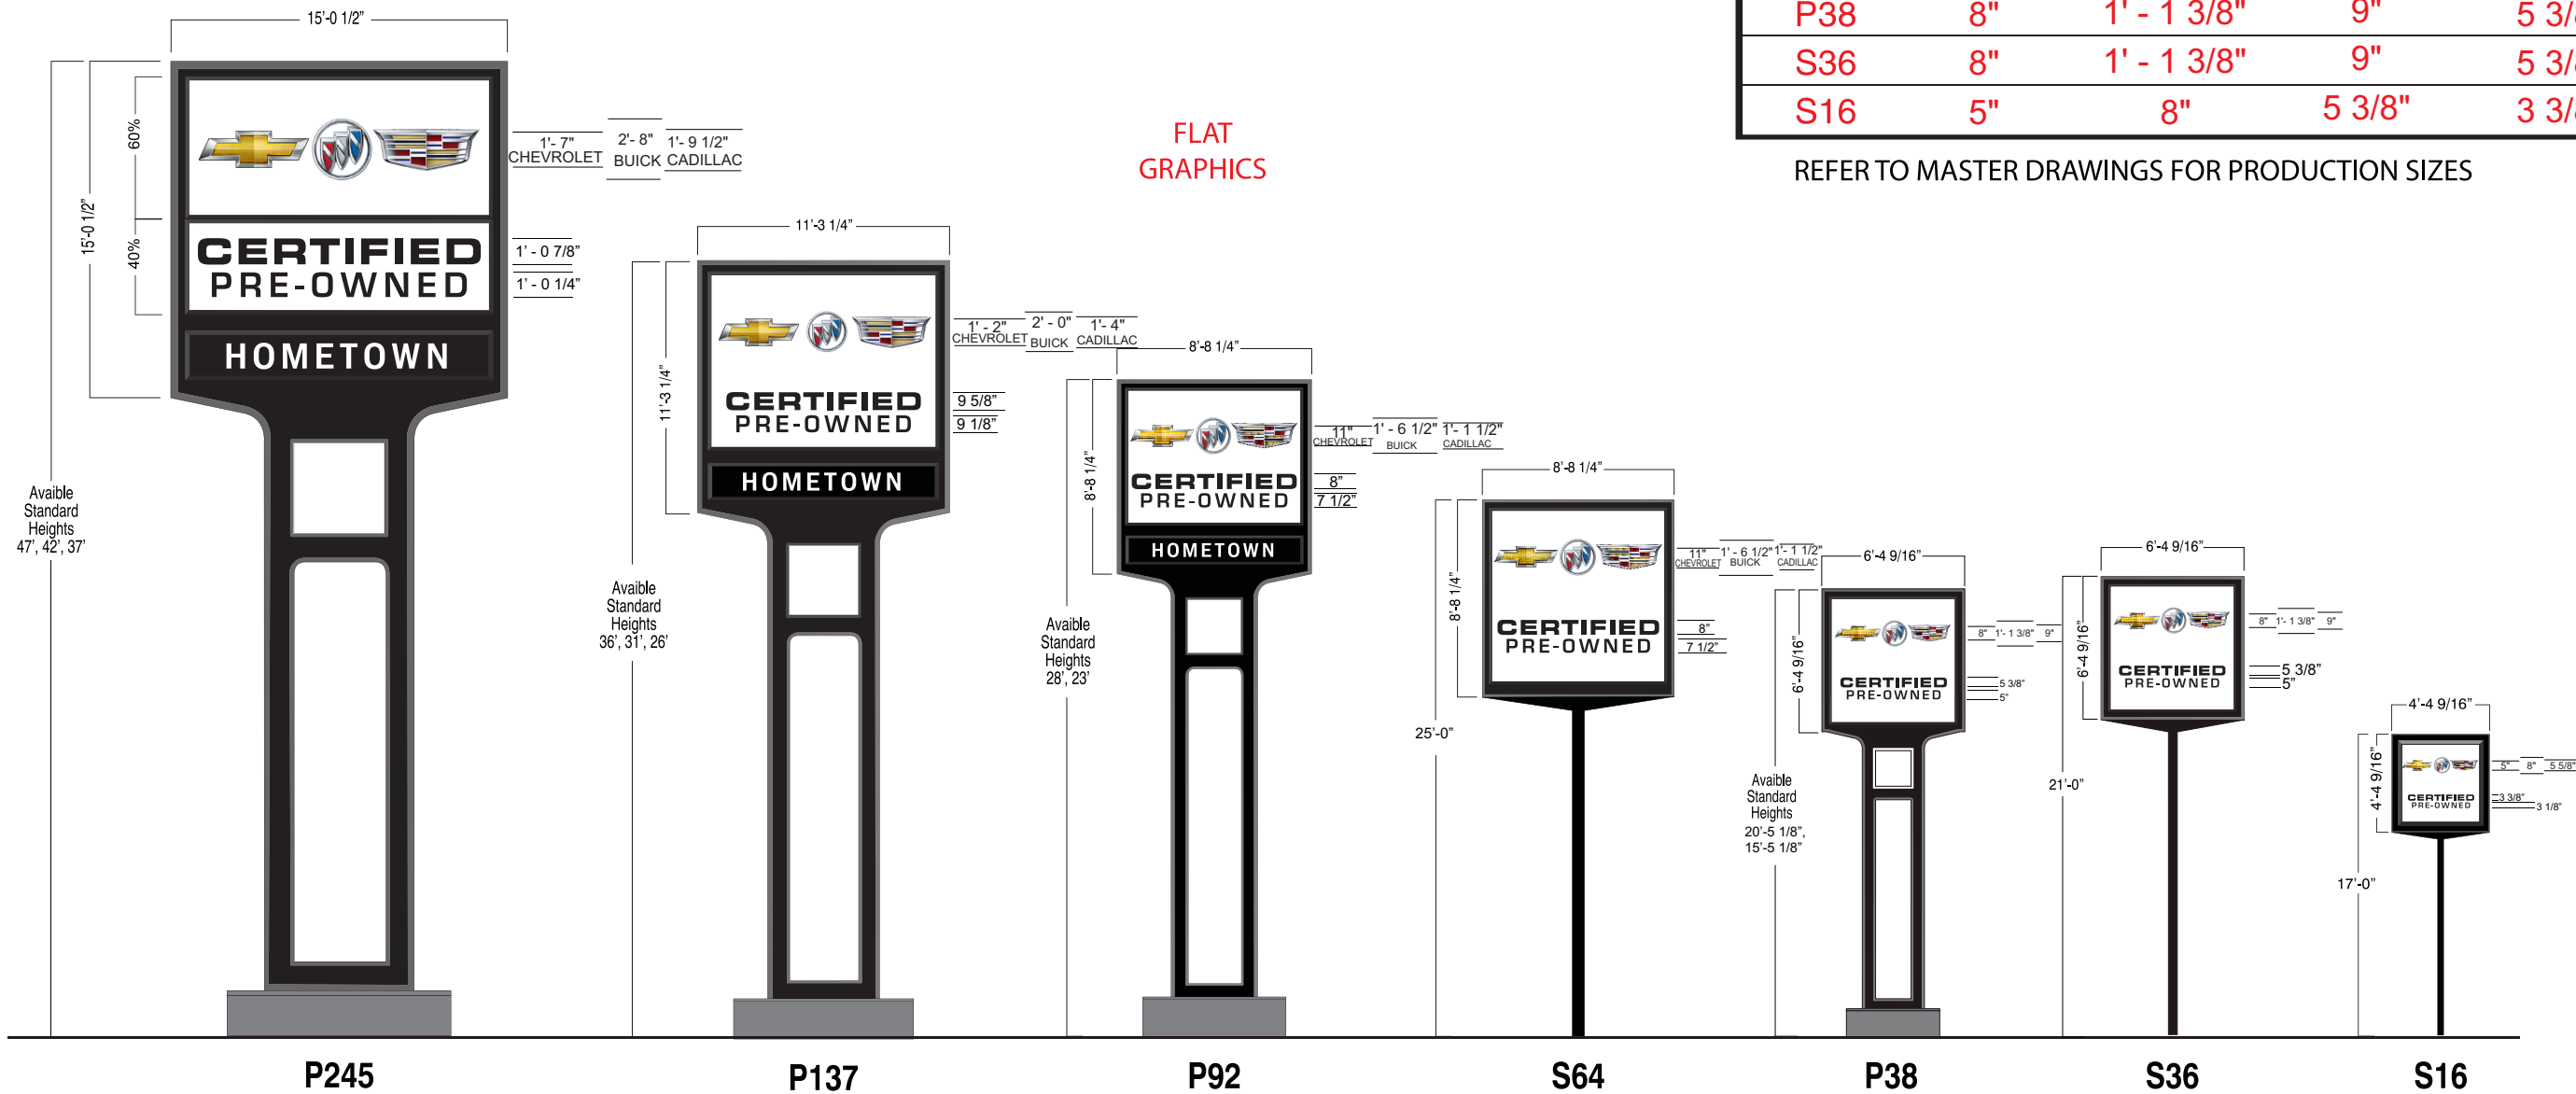

RED INDICATES FLAT GRAPHICS

Certified Pre-Owned Chevrolet Buick Cadillac Sign Family

COPY SIZE BY SIGN					
SIGN				CERTIFIED	PRE-OWNED
P245	1' - 7"	2' - 8"	1' - 9 1/2"	1'-0 7/8"	1'-0 1/4"
P137	1' - 2"	2' - 0"	1' - 4"	9 5/8"	9 1/8"
P92	11"	1' - 6 1/2"	1' - 1 1/2"	8"	7 1/2"
S64	11"	1' - 6 1/2"	1' - 1 1/2"	8"	7 1/2"
P38	8"	1' - 1 3/8"	9"	5 3/8"	5"
S36	8"	1' - 1 3/8"	9"	5 3/8"	5"
S16	5"	8"	5 3/8"	3 3/8"	3 1/8"

REFER TO MASTER DRAWINGS FOR PRODUCTION SIZES