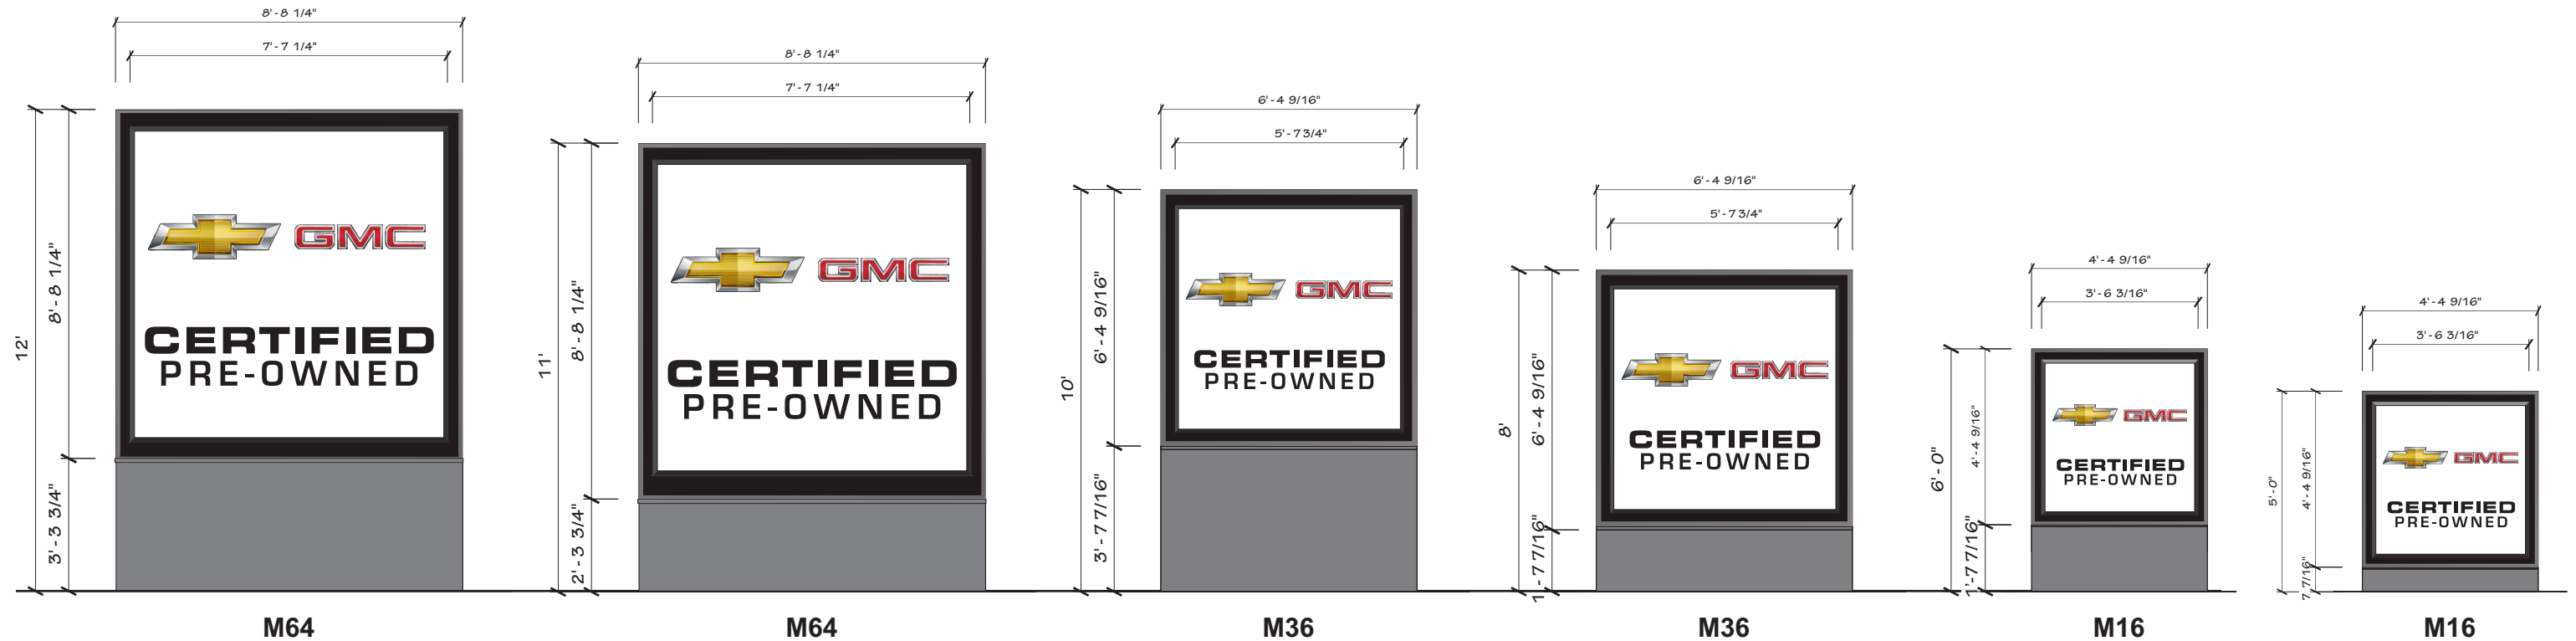

Certified Pre-Owned Chevrolet Buick Sign Family

COPY SIZE BY SIGN				
SIGN			CERTIFIED	PRE-OWNED
P245	1' - 11 1/2"	1' - 3 7/8"	1'-0 7/8"	1'-0 1/4"
P137	1' - 4 3/4"	9 3/16"	9 5/8"	9 1/8"
P92	1' - 1 3/4"	7 5/16"	8"	7 1/2"
S64	1' - 1 3/4"	7 5/16"	8"	7 1/2"
P38	10 1/4"	5 3/8"	5 3/8"	5"
S36	10 1/4"	5 3/8"	5 3/8"	5"
S16	6 1/4"	3 7/16"	3 3/8"	3 1/8"

REFER TO MASTER DRAWINGS FOR PRODUCTION SIZES