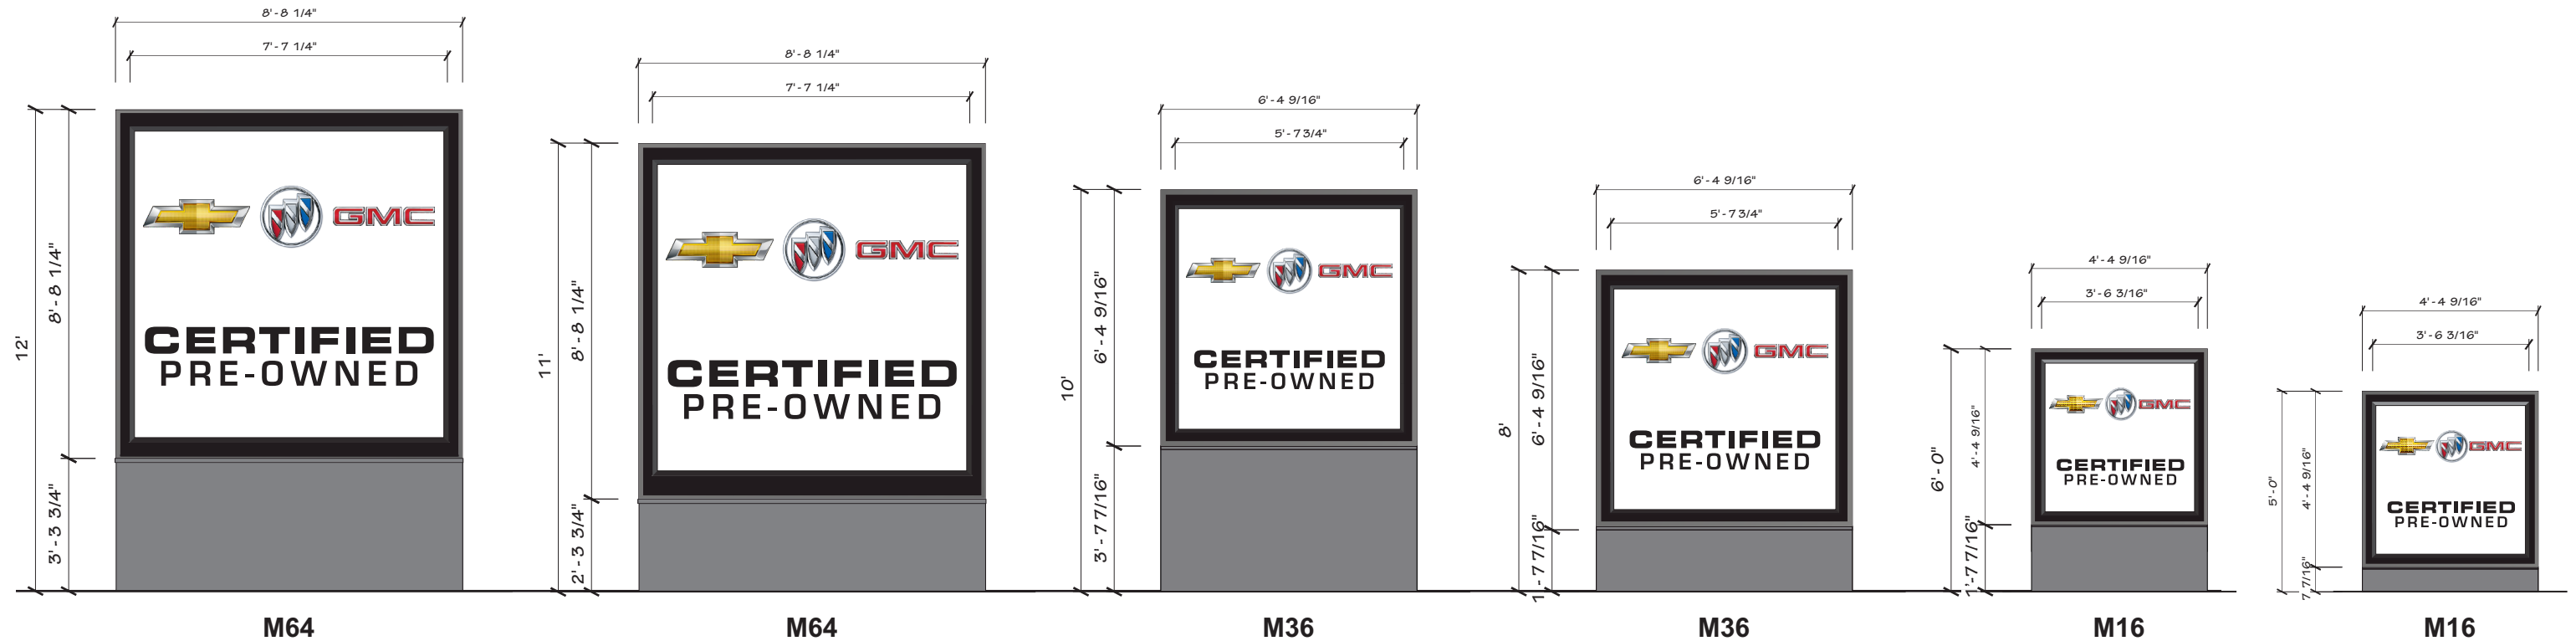

Certified Pre-Owned Chevrolet Buick GMC Sign Family

COPY SIZE BY SIGN					
SIGN				CERTIFIED	PRE-OWNED
P245	1' - 6 3/8"	2' - 7 1/2"	8 15/16"	1'-0 7/8"	1'-0 1/4"
P137	1' - 1 3/4"	1' - 11 3/4"	6 7/8"	9 5/8"	9 1/8"
P92	10 1/4"	1' - 6 1/4"	5 3/8"	8"	7 1/2"
S64	10 1/4"	1' - 6 1/4"	5 3/8"	8"	7 1/2"
P38	7 1/4"	1' - 1 1/4"	3 3/4"	5 3/8"	5"
S36	7 1/4"	1' - 1 1/4"	3 3/4"	5 3/8"	5"
S16	4 3/4"	8 3/8"	2 1/2"	3 3/8"	3 1/8"

REFER TO MASTER DRAWINGS FOR PRODUCTION SIZES