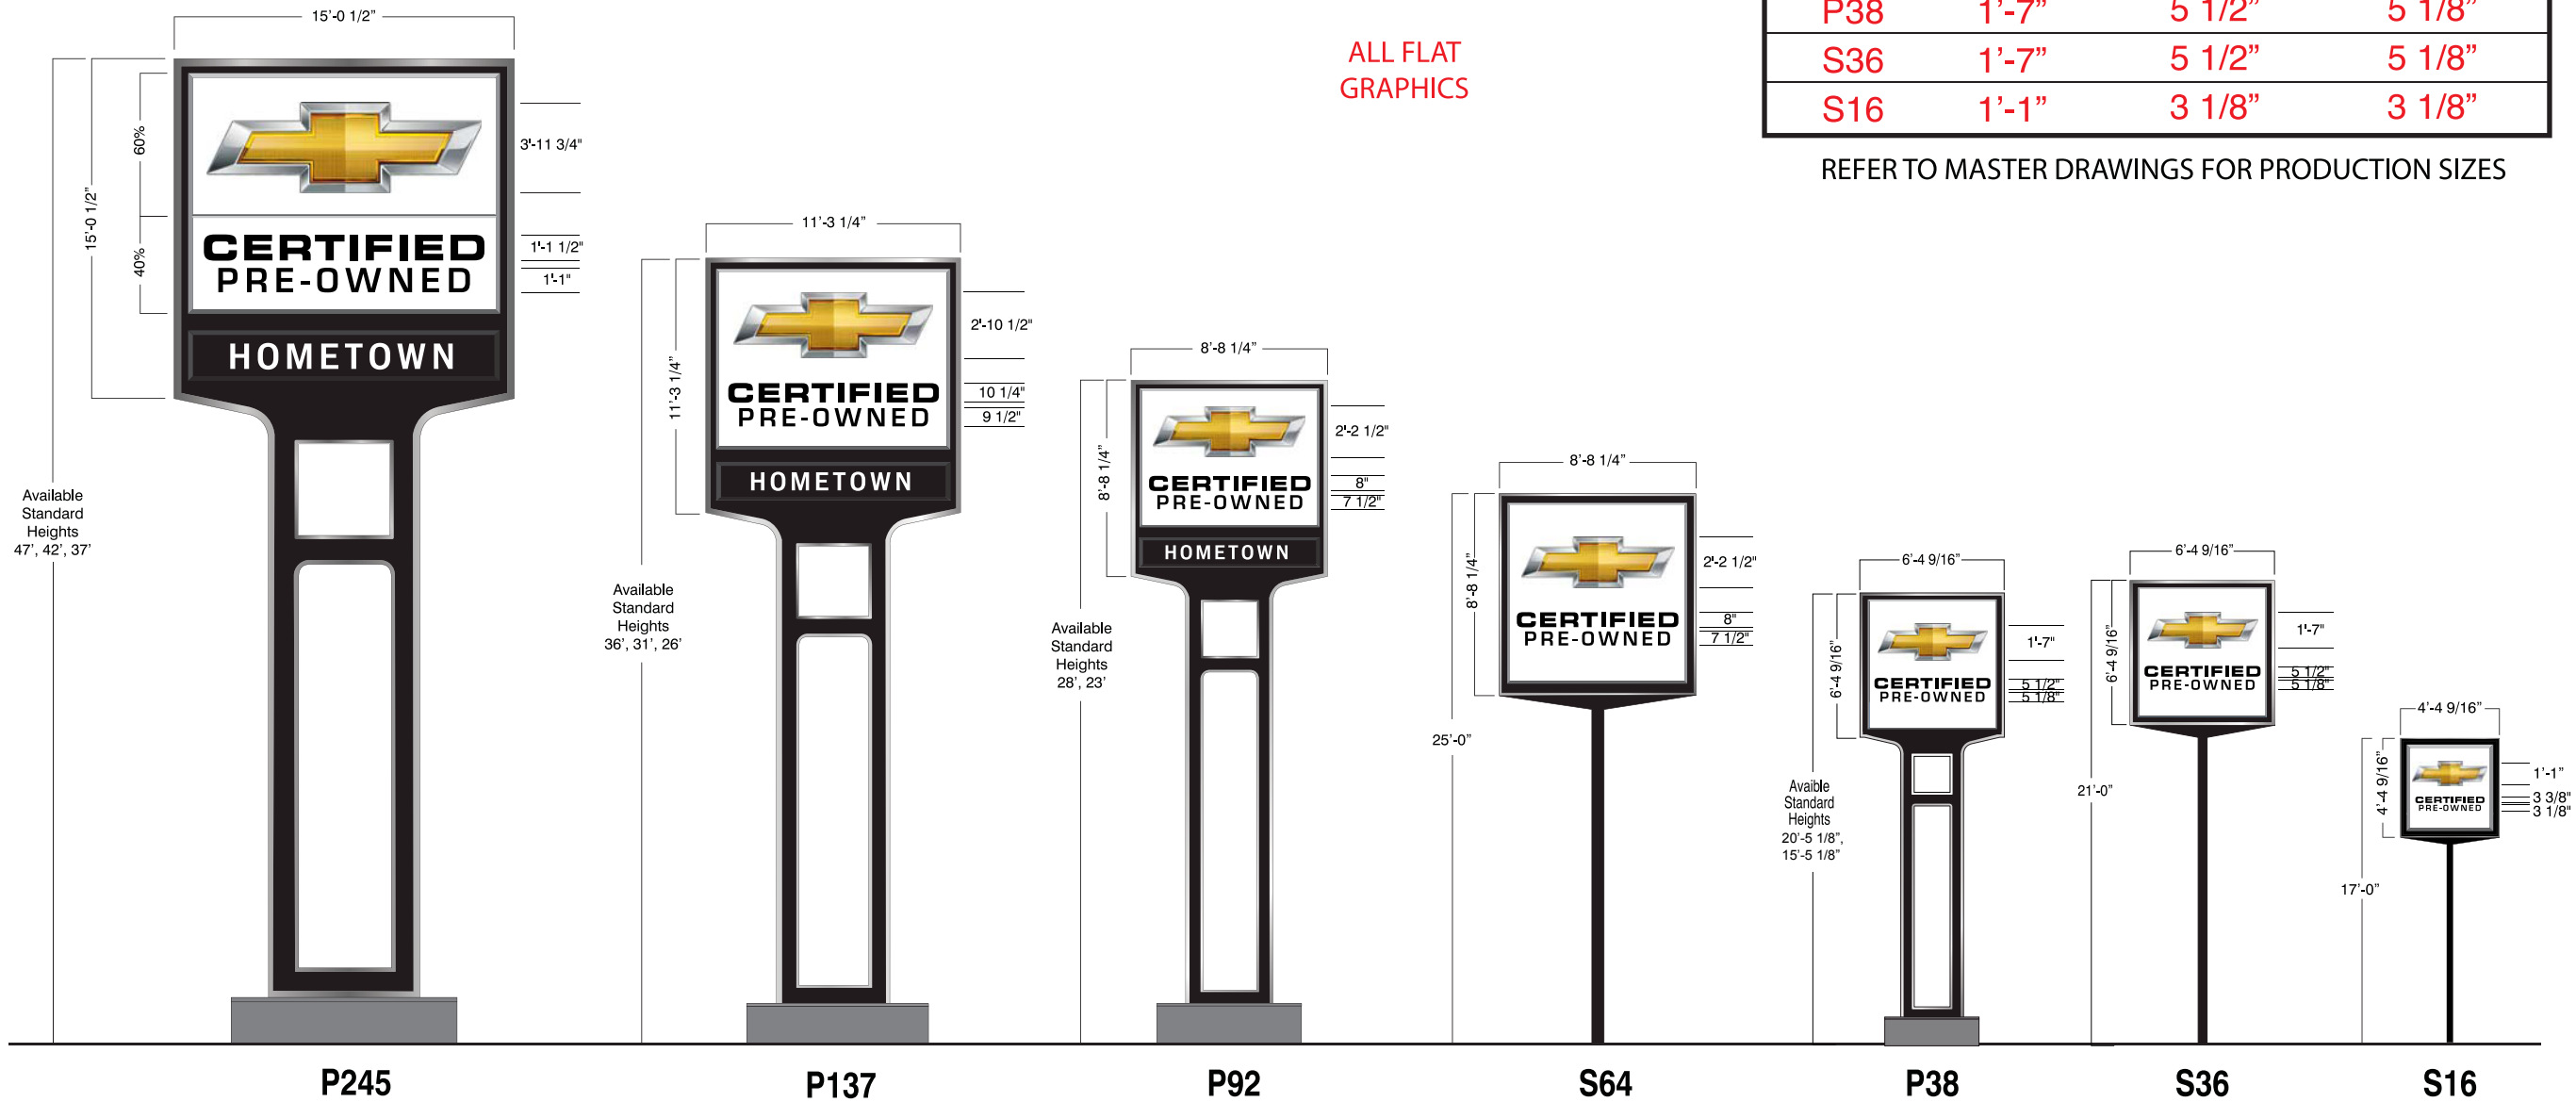

Chevrolet Certified Pre-Owned Sign Family (White)

RED INDICATES FLAT GRAPHICS

Graphic Size by Sign			
SIGN		CERTIFIED	PRE-OWNED
P245	3'-11 3/4"	1'-1 1/2"	1'-1"
P137	2'-10 1/2"	10 1/4"	9 1/2"
P92	2'-2 1/2"	8"	7 1/2"
S64	2'-2 1/2"	8"	7 1/2"
P38	1'-7"	5 1/2"	5 1/8"
S36	1'-7"	5 1/2"	5 1/8"
S16	1'-1"	3 1/8"	3 1/8"

REFER TO MASTER DRAWINGS FOR PRODUCTION SIZES

ALL FLAT GRAPHICS