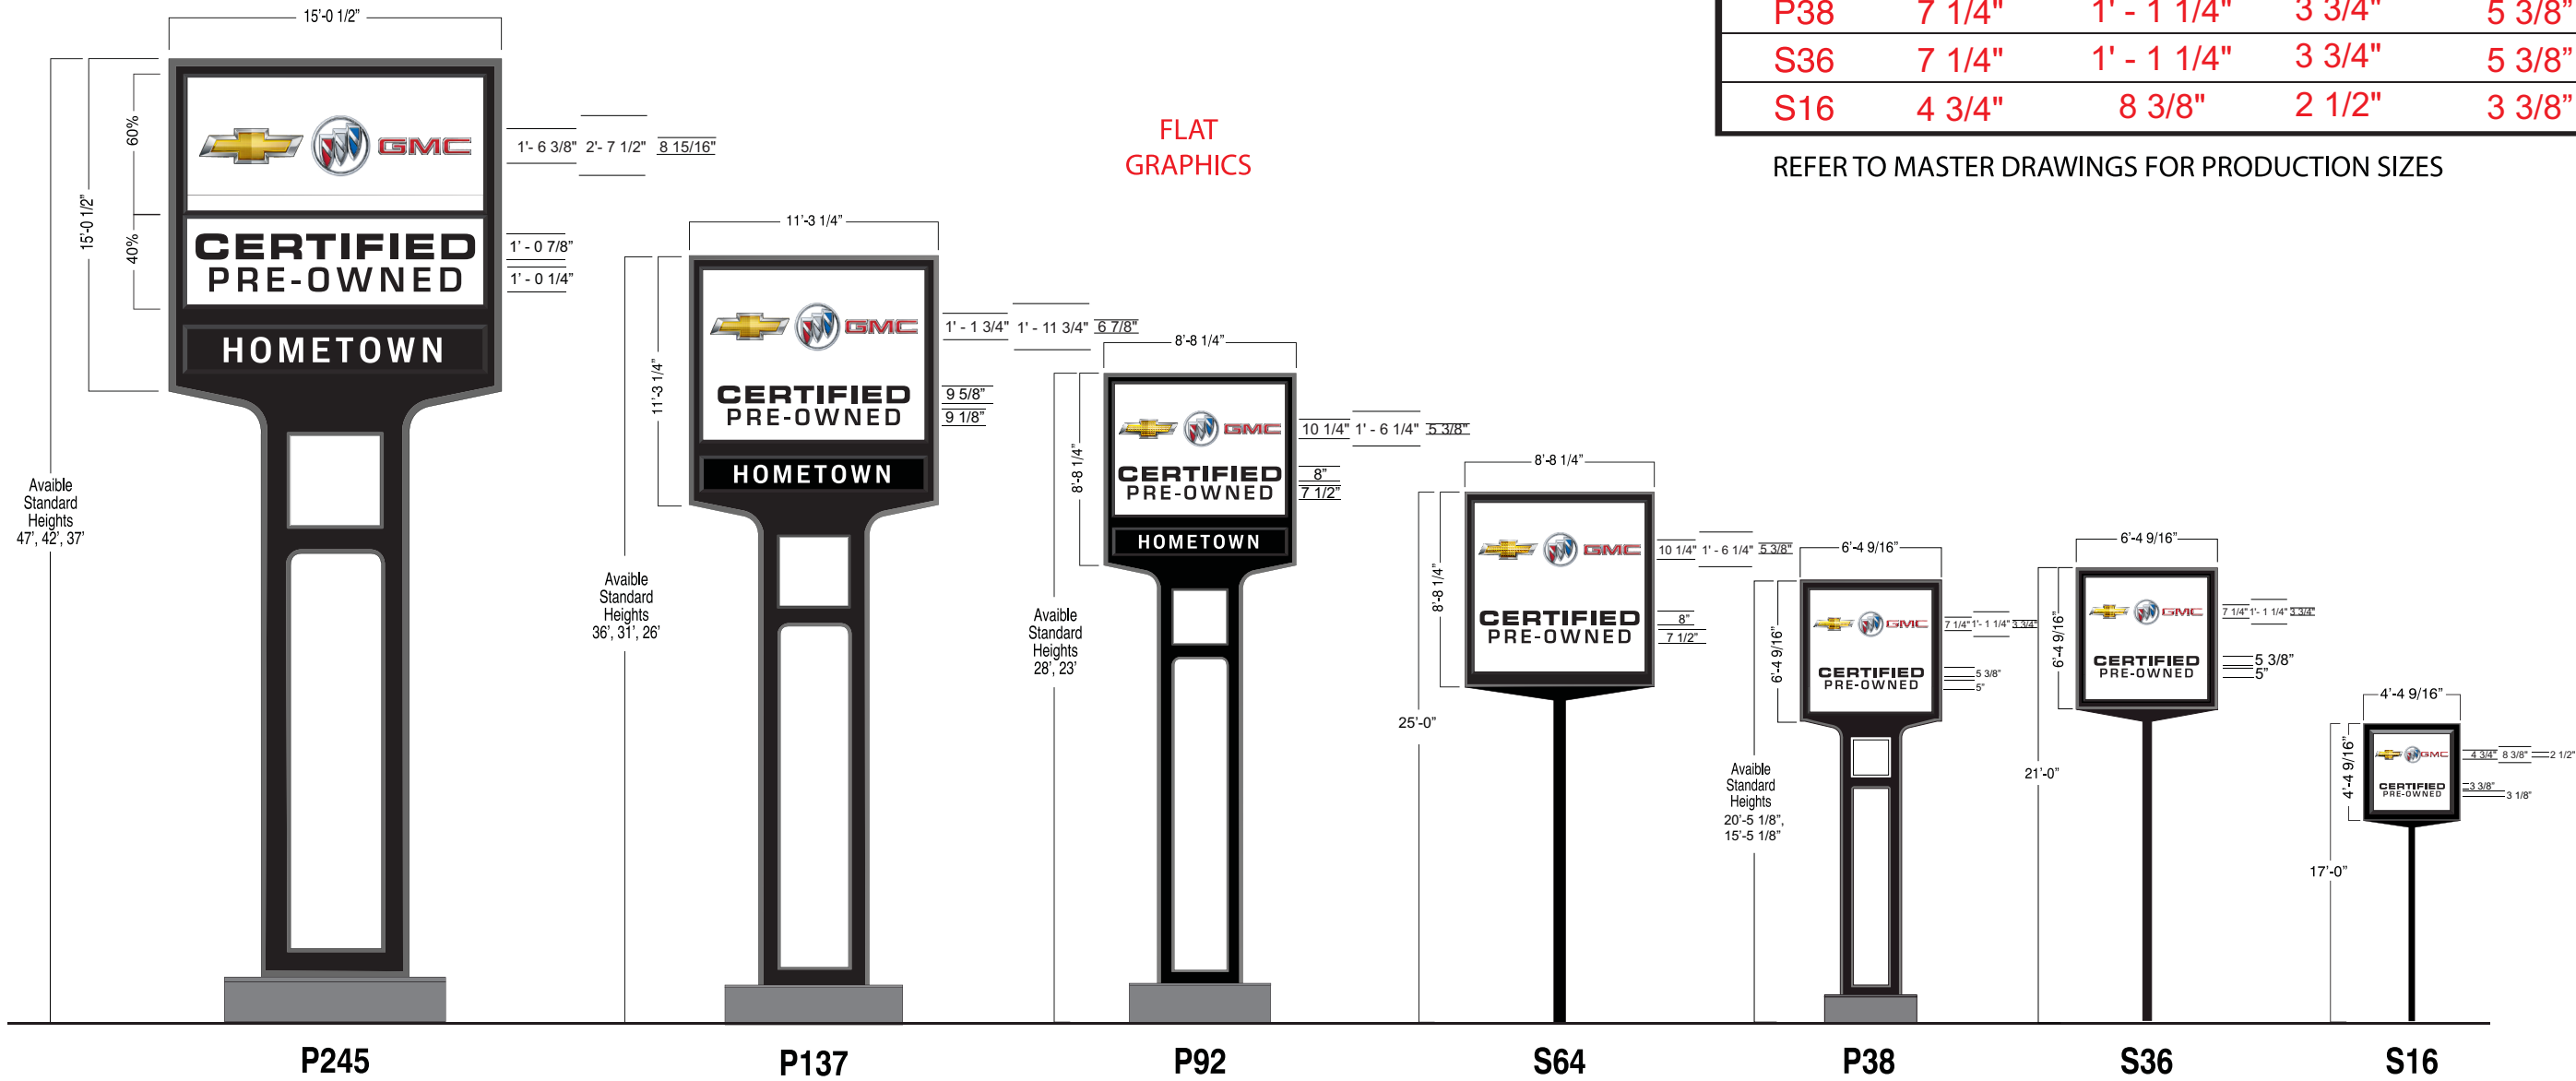

RED INDICATES FLAT GRAPHICS

Certified Pre-Owned Chevrolet Buick GMC Sign Family

COPY SIZE BY SIGN					
SIGN				CERTIFIED	PRE-OWNED
P245	1' - 6 3/8"	2' - 7 1/2"	8 15/16"	1'-0 7/8"	1'-0 1/4"
P137	1' - 1 3/4"	1' - 11 3/4"	6 7/8"	9 5/8"	9 1/8"
P92	10 1/4"	1' - 6 1/4"	5 3/8"	8"	7 1/2"
S64	10 1/4"	1' - 6 1/4"	5 3/8"	8"	7 1/2"
P38	7 1/4"	1' - 1 1/4"	3 3/4"	5 3/8"	5"
S36	7 1/4"	1' - 1 1/4"	3 3/4"	5 3/8"	5"
S16	4 3/4"	8 3/8"	2 1/2"	3 3/8"	3 1/8"

REFER TO MASTER DRAWINGS FOR PRODUCTION SIZES

FLAT GRAPHICS