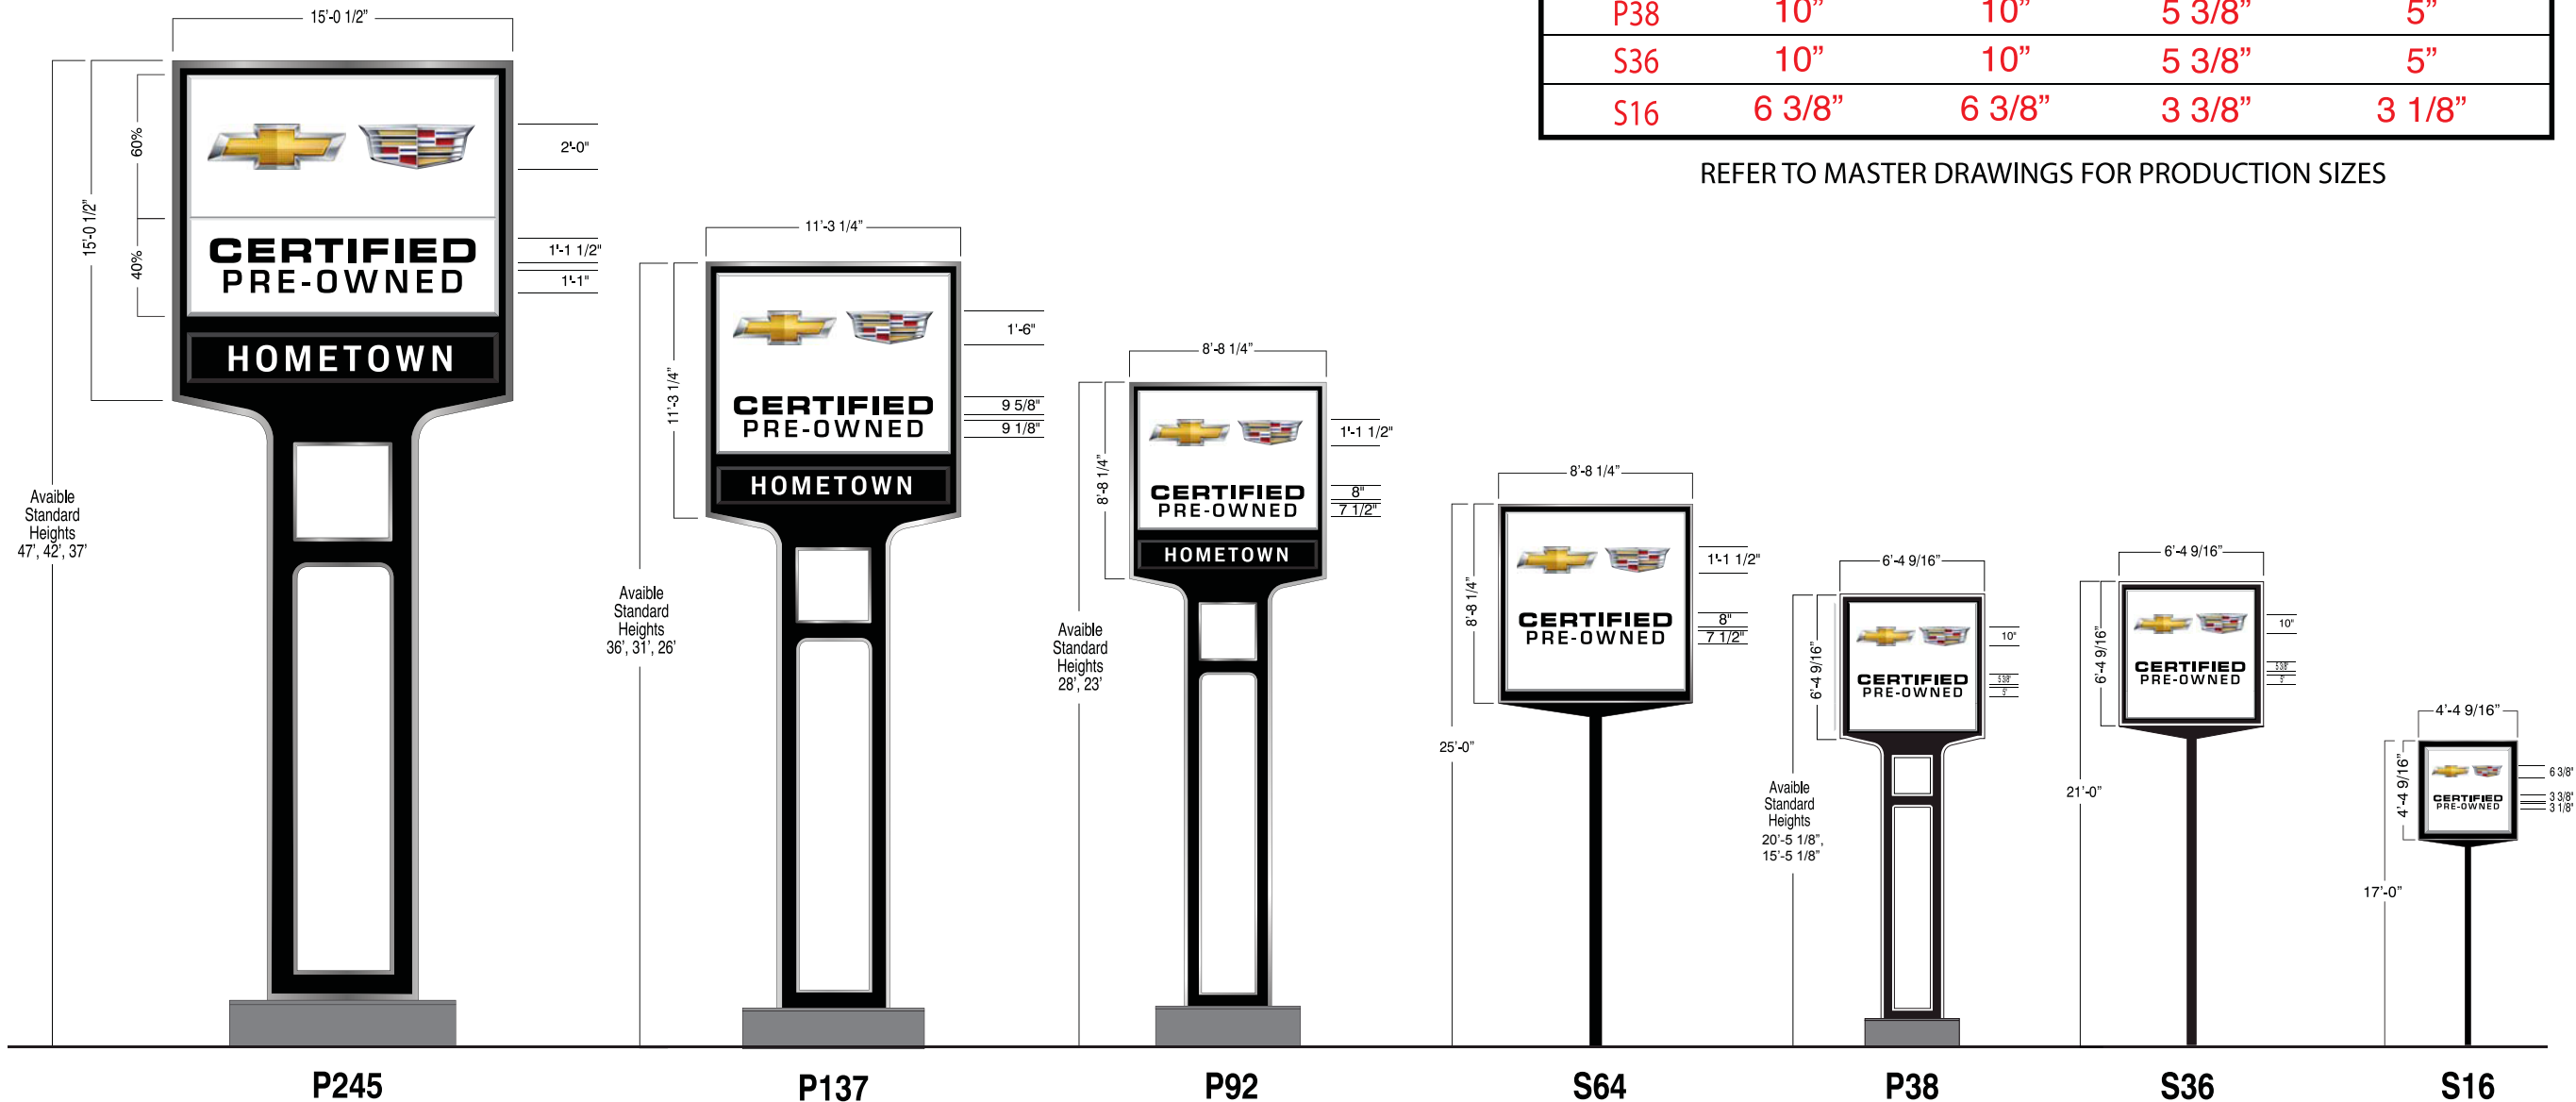

Certified Pre-Owned Chevrolet Cadillac Sign Family

RED INDICATES FLAT GRAPHICS

COPY SIZE BY SIGN				
SIGN			CERTIFIED	PRE-OWNED
P245	2'-0"	2'-0"	1'-1 1/2"	1'-1"
P137	1'-6"	1'-6"	9 5/8"	9 1/8"
P92	1'-2"	1'-1 1/2"	8"	7 1/2"
S64	1'-2"	1'-1 1/2"	8"	7 1/2"
P38	10"	10"	5 3/8"	5"
S36	10"	10"	5 3/8"	5"
S16	6 3/8"	6 3/8"	3 3/8"	3 1/8"

REFER TO MASTER DRAWINGS FOR PRODUCTION SIZES