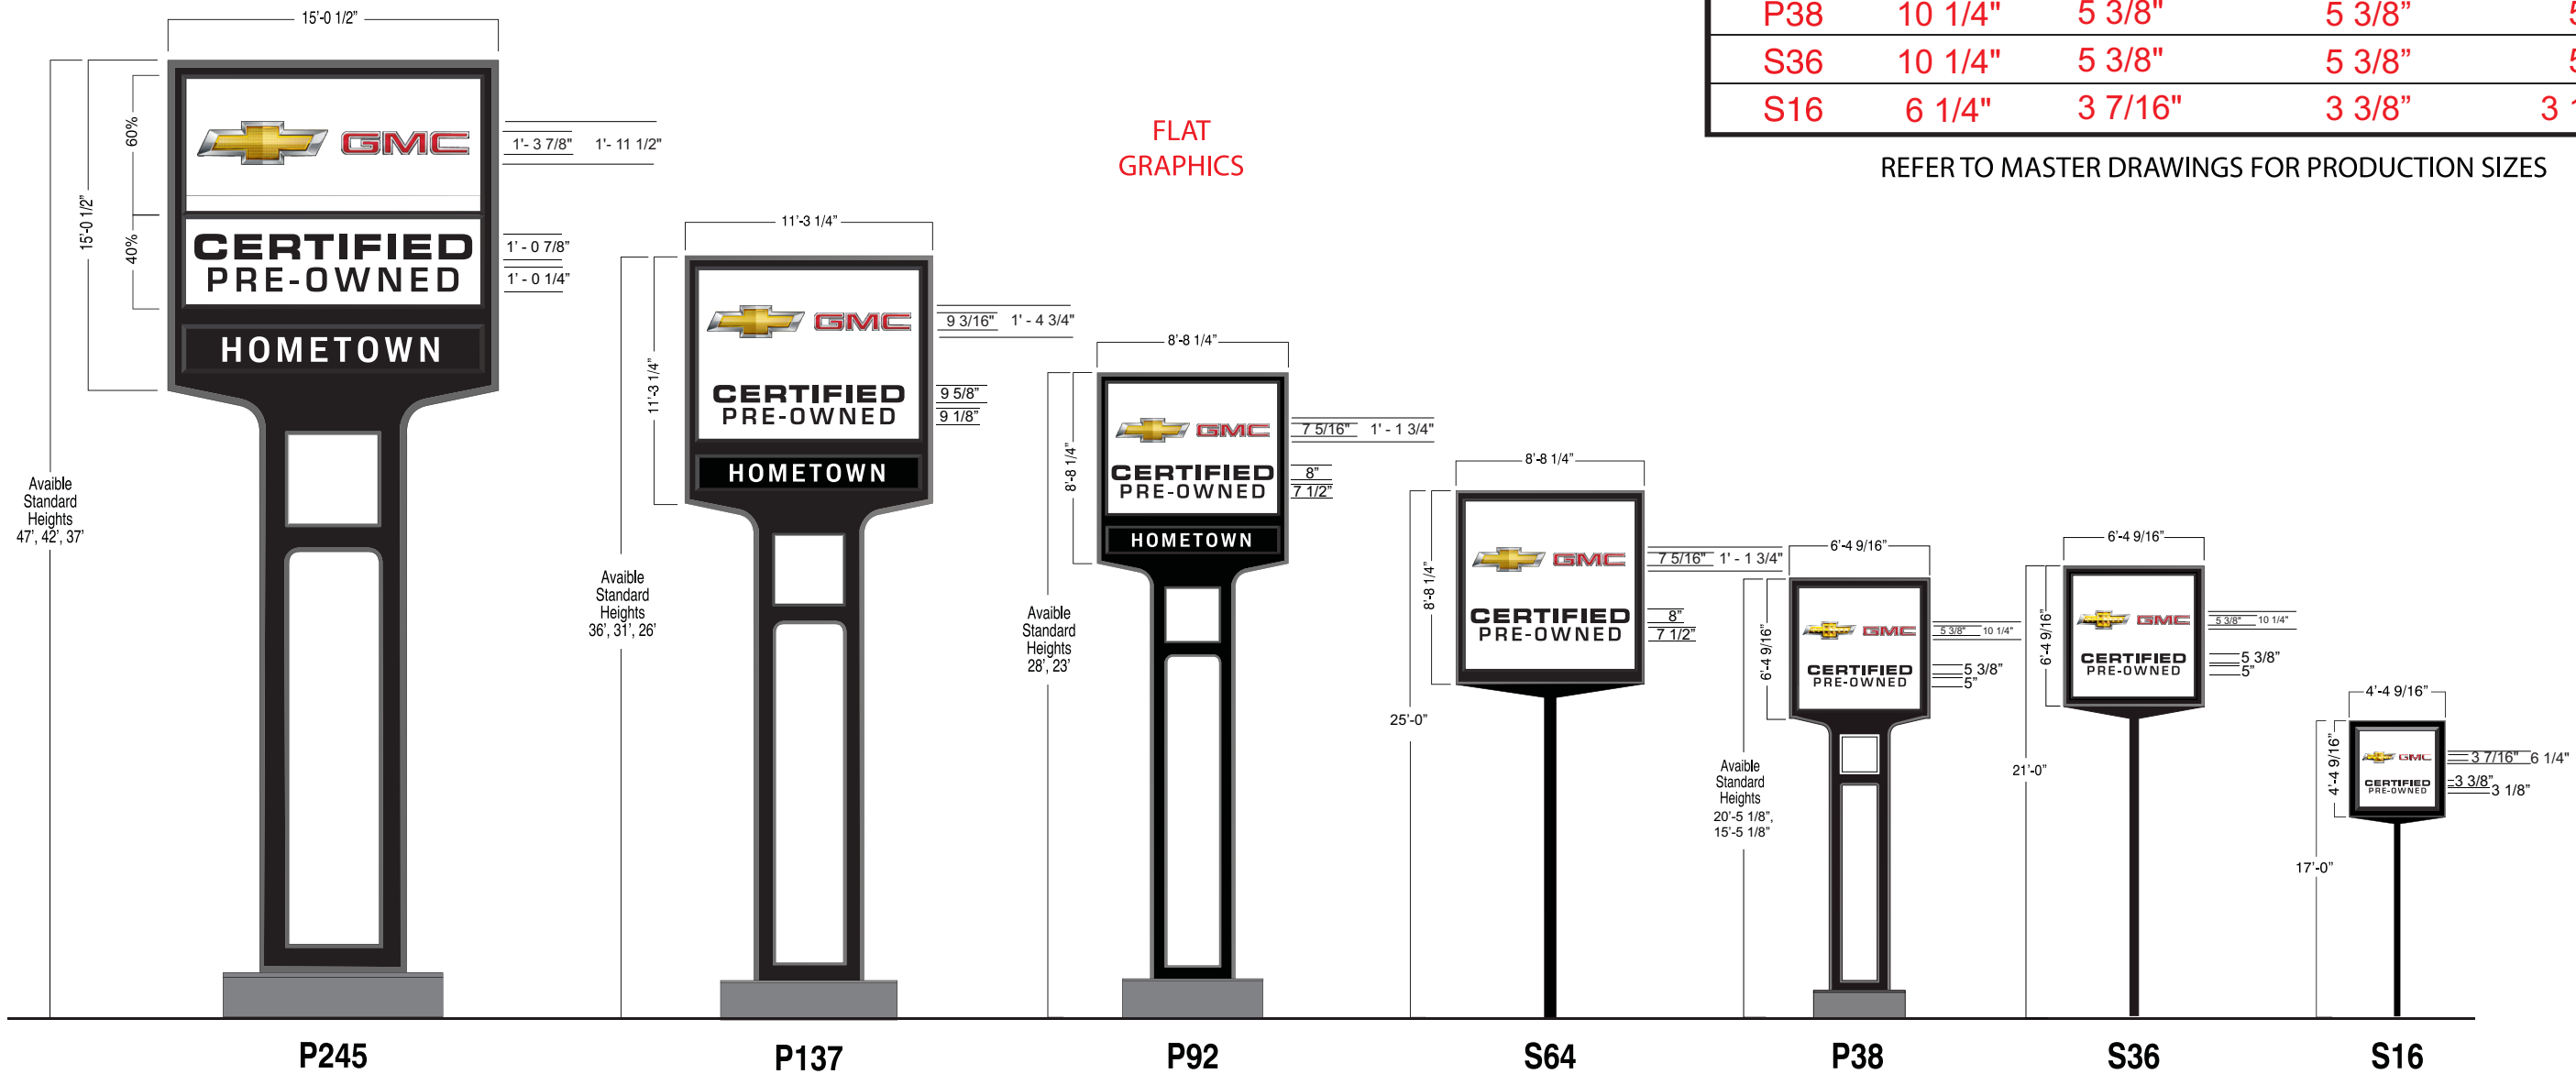

Certified Pre-Owned Chevrolet GMC Sign Family

RED INDICATES FLAT GRAPHICS

COPY SIZE BY SIGN				
SIGN			CERTIFIED	PRE-OWNED
P245	1' - 11 1/2"	1' - 3 7/8"	1'-0 7/8"	1'-0 1/4"
P137	1' - 4 3/4"	9 3/16"	9 5/8"	9 1/8"
P92	1' - 1 3/4"	7 5/16"	8"	7 1/2"
S64	1' - 1 3/4"	7 5/16"	8"	7 1/2"
P38	10 1/4"	5 3/8"	5 3/8"	5"
S36	10 1/4"	5 3/8"	5 3/8"	5"
S16	6 1/4"	3 7/16"	3 3/8"	3 1/8"

REFER TO MASTER DRAWINGS FOR PRODUCTION SIZES