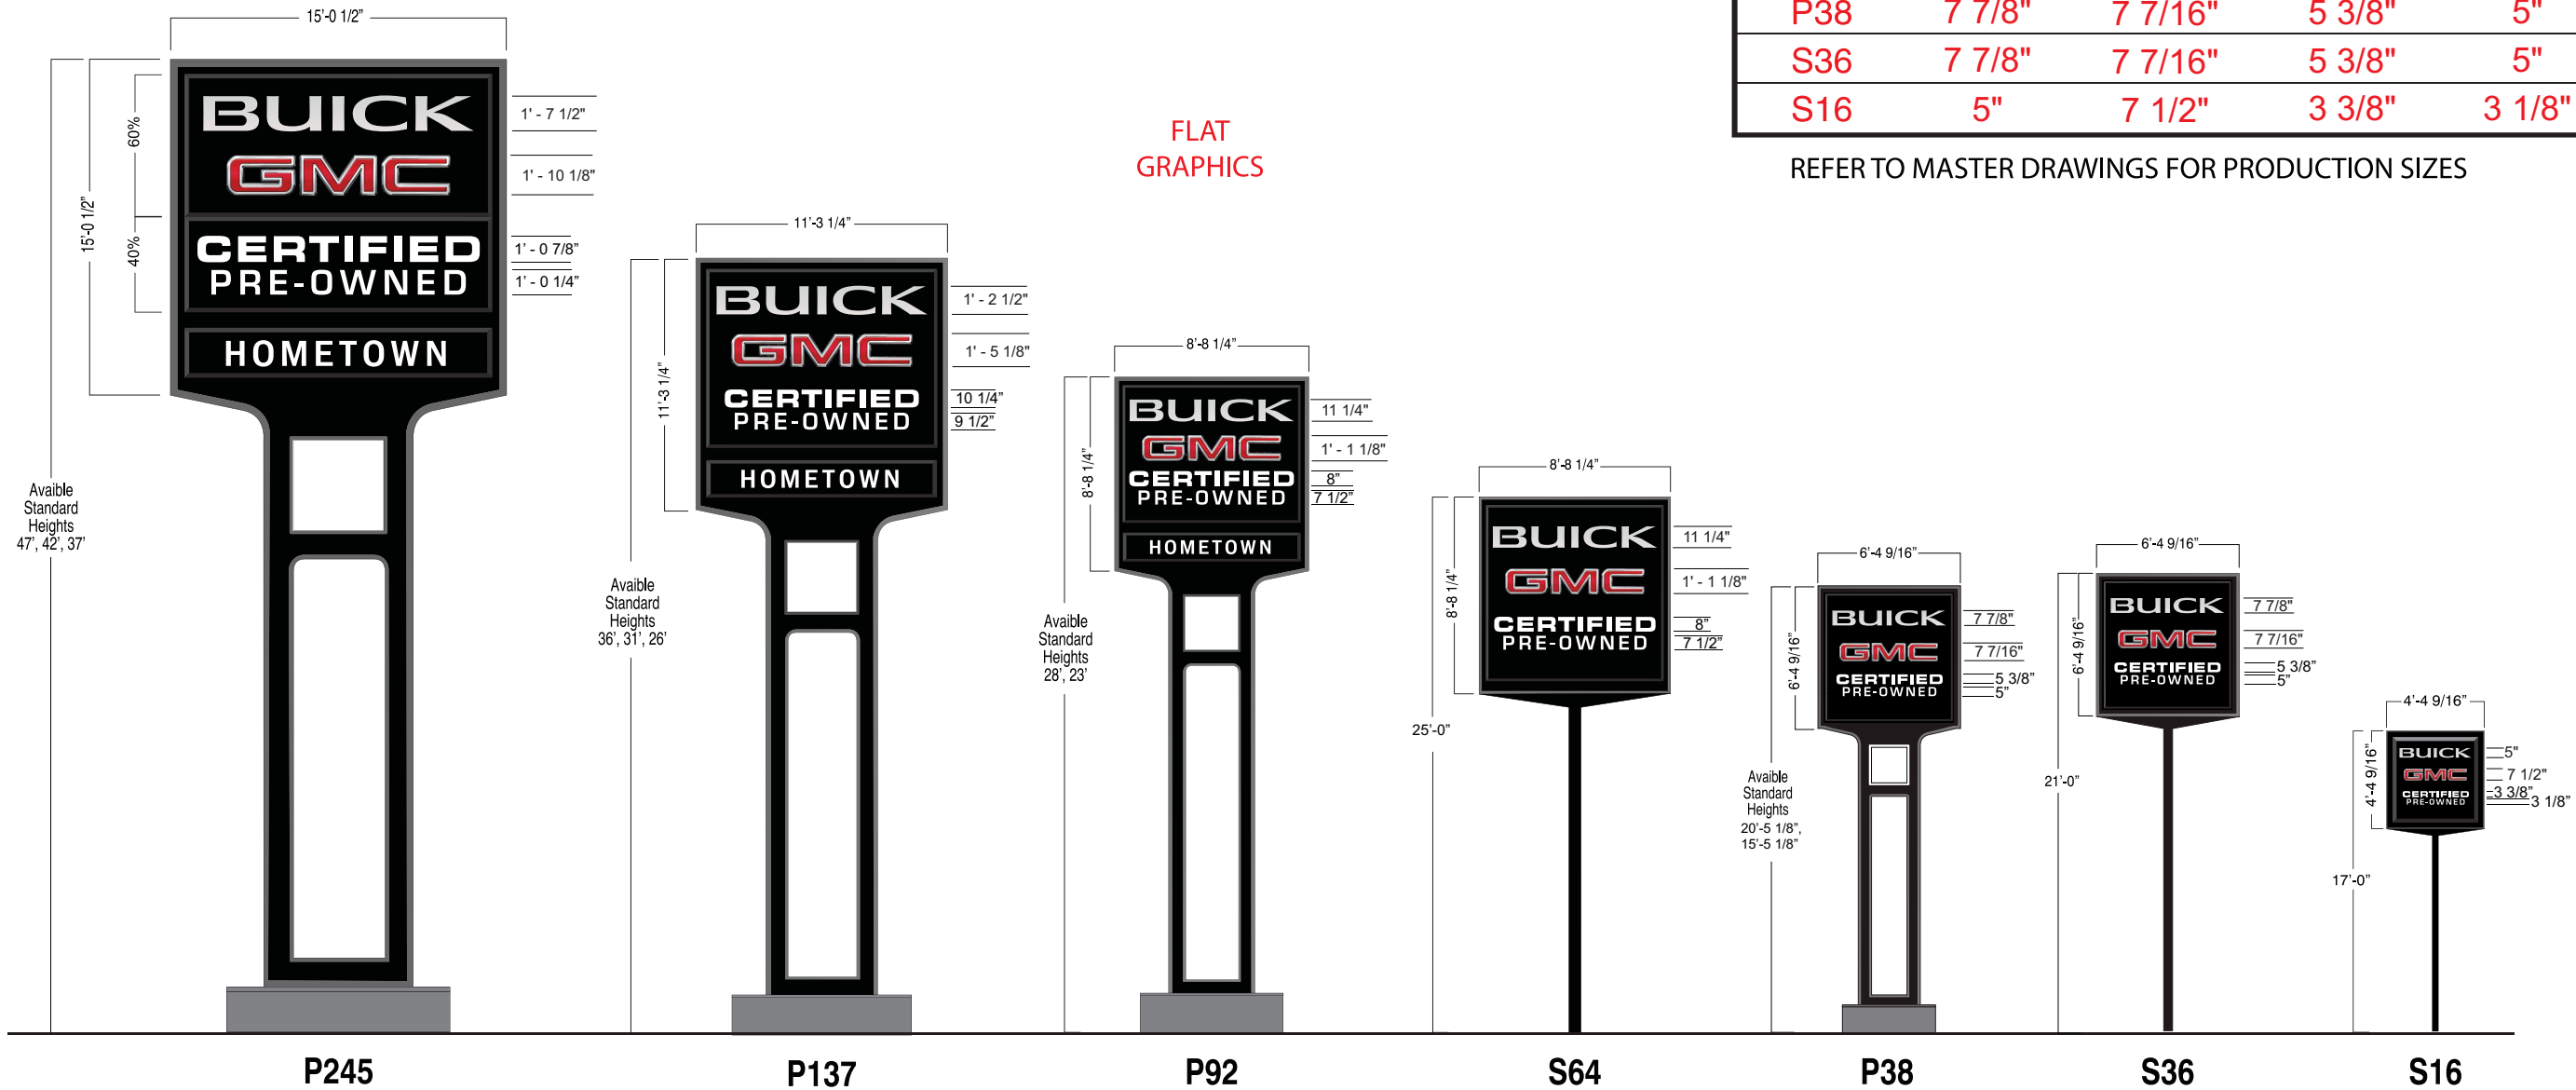

Certified Pre-Owned Buick GMC Sign Family

RED INDICATES FLAT GRAPHICS

COPY SIZE BY SIGN				
SIGN	BUICK	GMC	CERTIFIED	PRE-OWNED
P245	1' - 7 1/2"	1' - 10 1/8"	1'-0 7/8"	1'-0 1/4"
P137	1' - 2 1/2"	1' - 5 1/8"	10 1/4"	9 1/2"
P92	11 1/4"	1' - 1 1/8"	8"	7 1/2"
S64	11 1/4"	1' - 1 1/8"	8"	7 1/2"
P38	7 7/8"	7 7/16"	5 3/8"	5"
S36	7 7/8"	7 7/16"	5 3/8"	5"
S16	5"	7 1/2"	3 3/8"	3 1/8"

REFER TO MASTER DRAWINGS FOR PRODUCTION SIZES