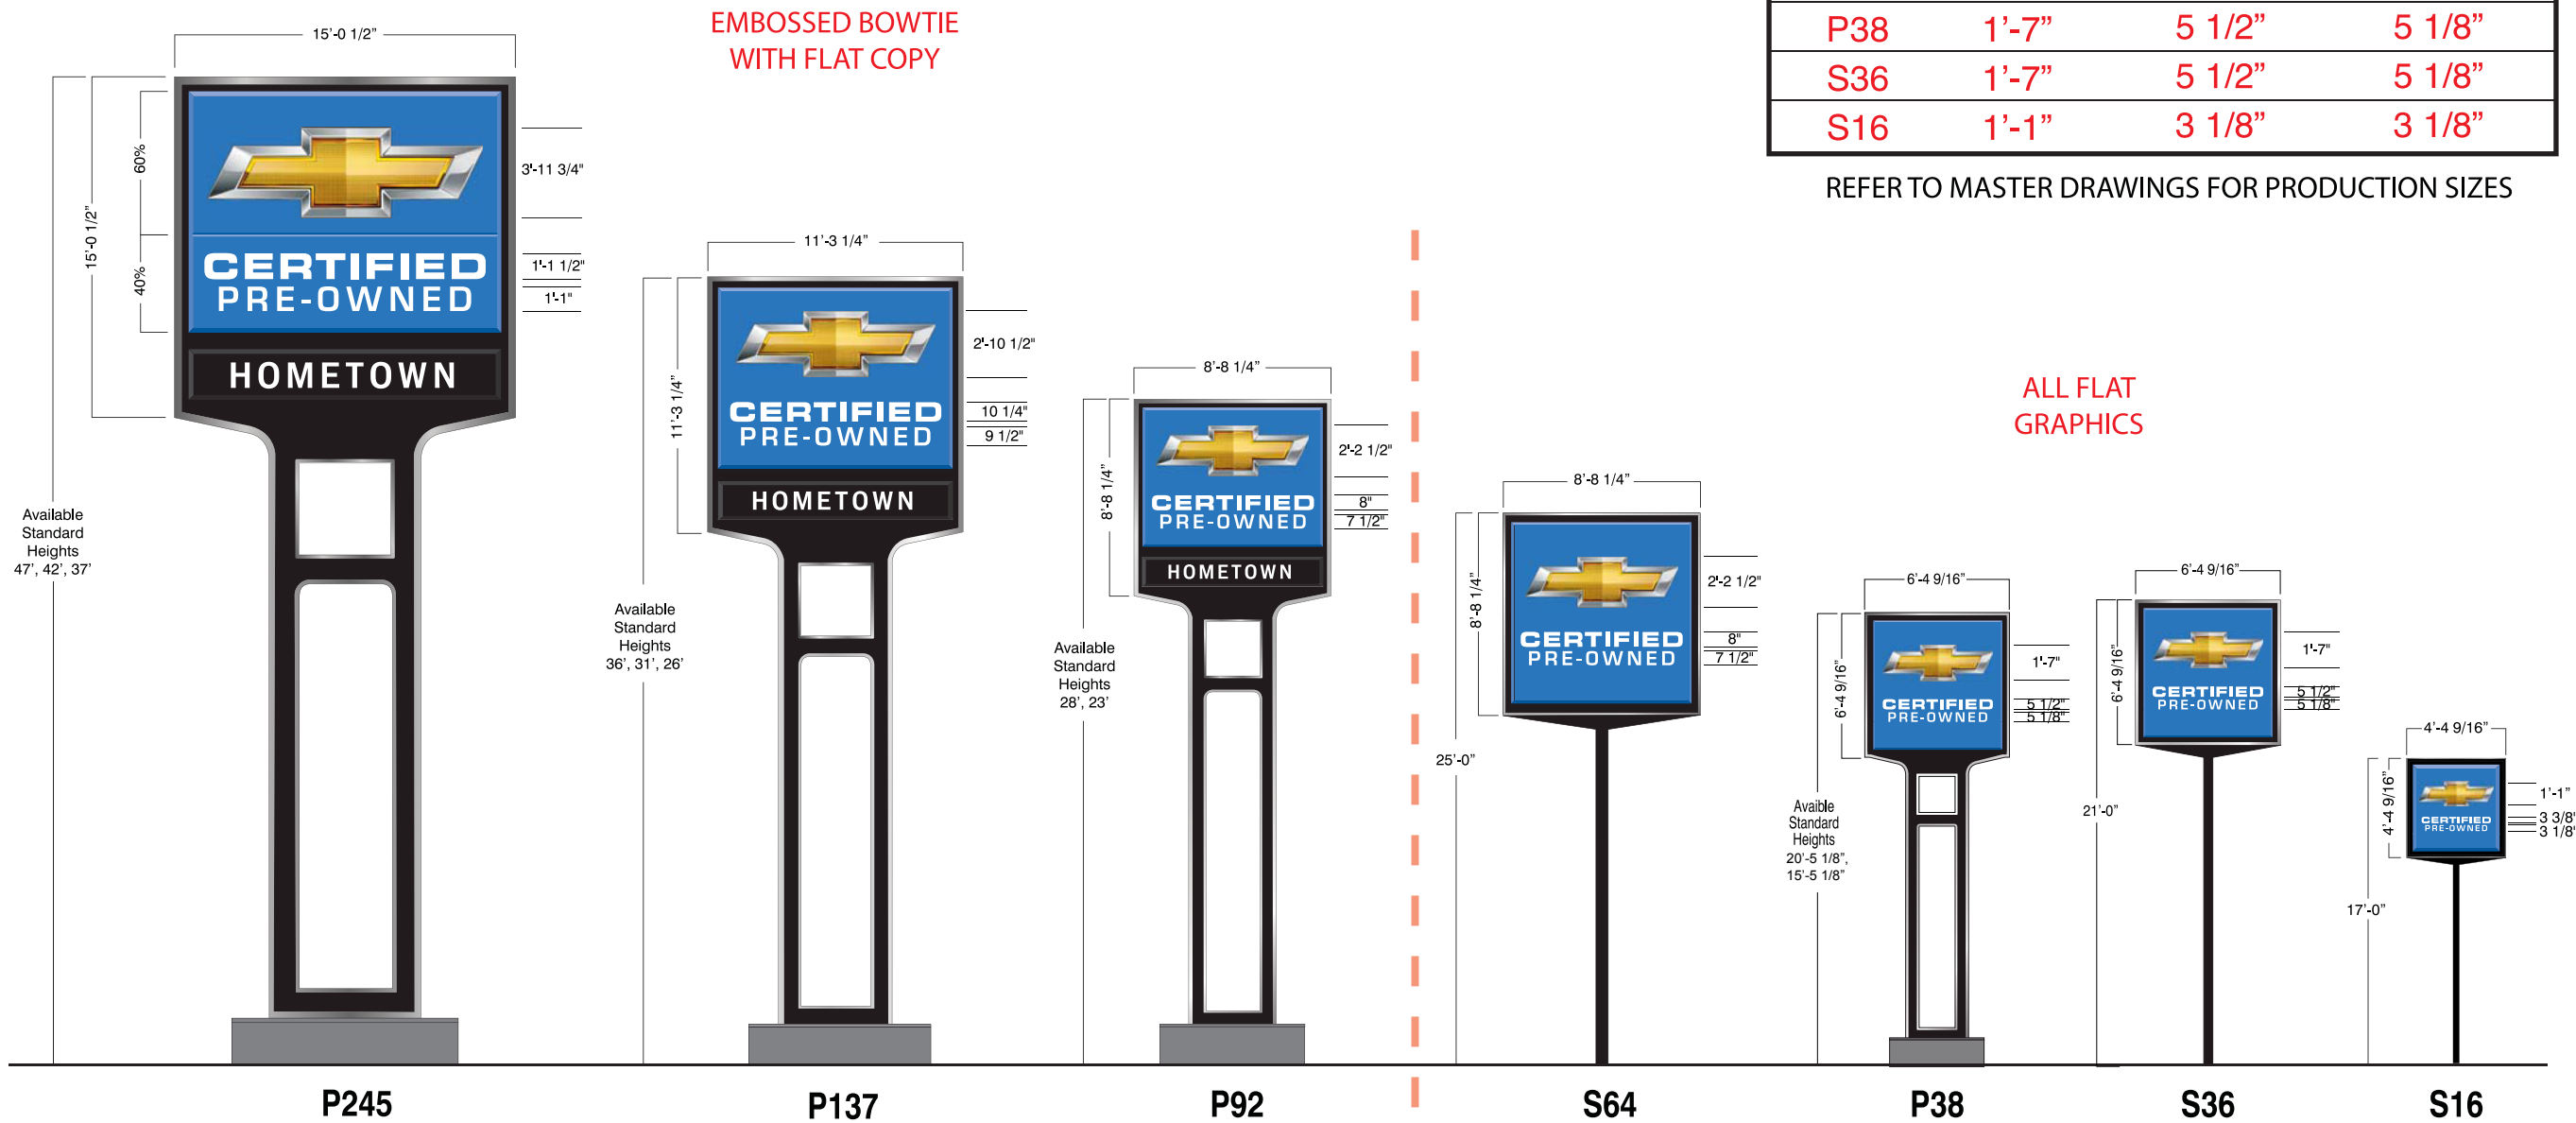

Chevrolet Certified Pre-Owned Sign Family

RED INDICATES FLAT GRAPHICS

SIGN		CERTIFIED	PRE-OWNED
P245	3'-11 3/4"	1'-1 1/2"	1'-1"
P137	2'-10 1/2"	10 1/4"	9 1/2"
P92	2'-2 1/2"	8"	7 1/2"
S64	2'-2 1/2"	8"	7 1/2"
P38	1'-7"	5 1/2"	5 1/8"
S36	1'-7"	5 1/2"	5 1/8"
S16	1'-1"	3 1/8"	3 1/8"

REFER TO MASTER DRAWINGS FOR PRODUCTION SIZES

**Dealership must be image compliant to qualify for blue panels

Chevrolet Certified Pre-Owned Sign Family (White)

RED INDICATES FLAT GRAPHICS

Graphic Size by Sign			
SIGN		CERTIFIED	PRE-OWNED
P245	3'-11 3/4"	1'-1 1/2"	1'-1"
P137	2'-10 1/2"	10 1/4"	9 1/2"
P92	2'-2 1/2"	8"	7 1/2"
S64	2'-2 1/2"	8"	7 1/2"
P38	1'-7"	5 1/2"	5 1/8"
S36	1'-7"	5 1/2"	5 1/8"
S16	1'-1"	3 1/8"	3 1/8"