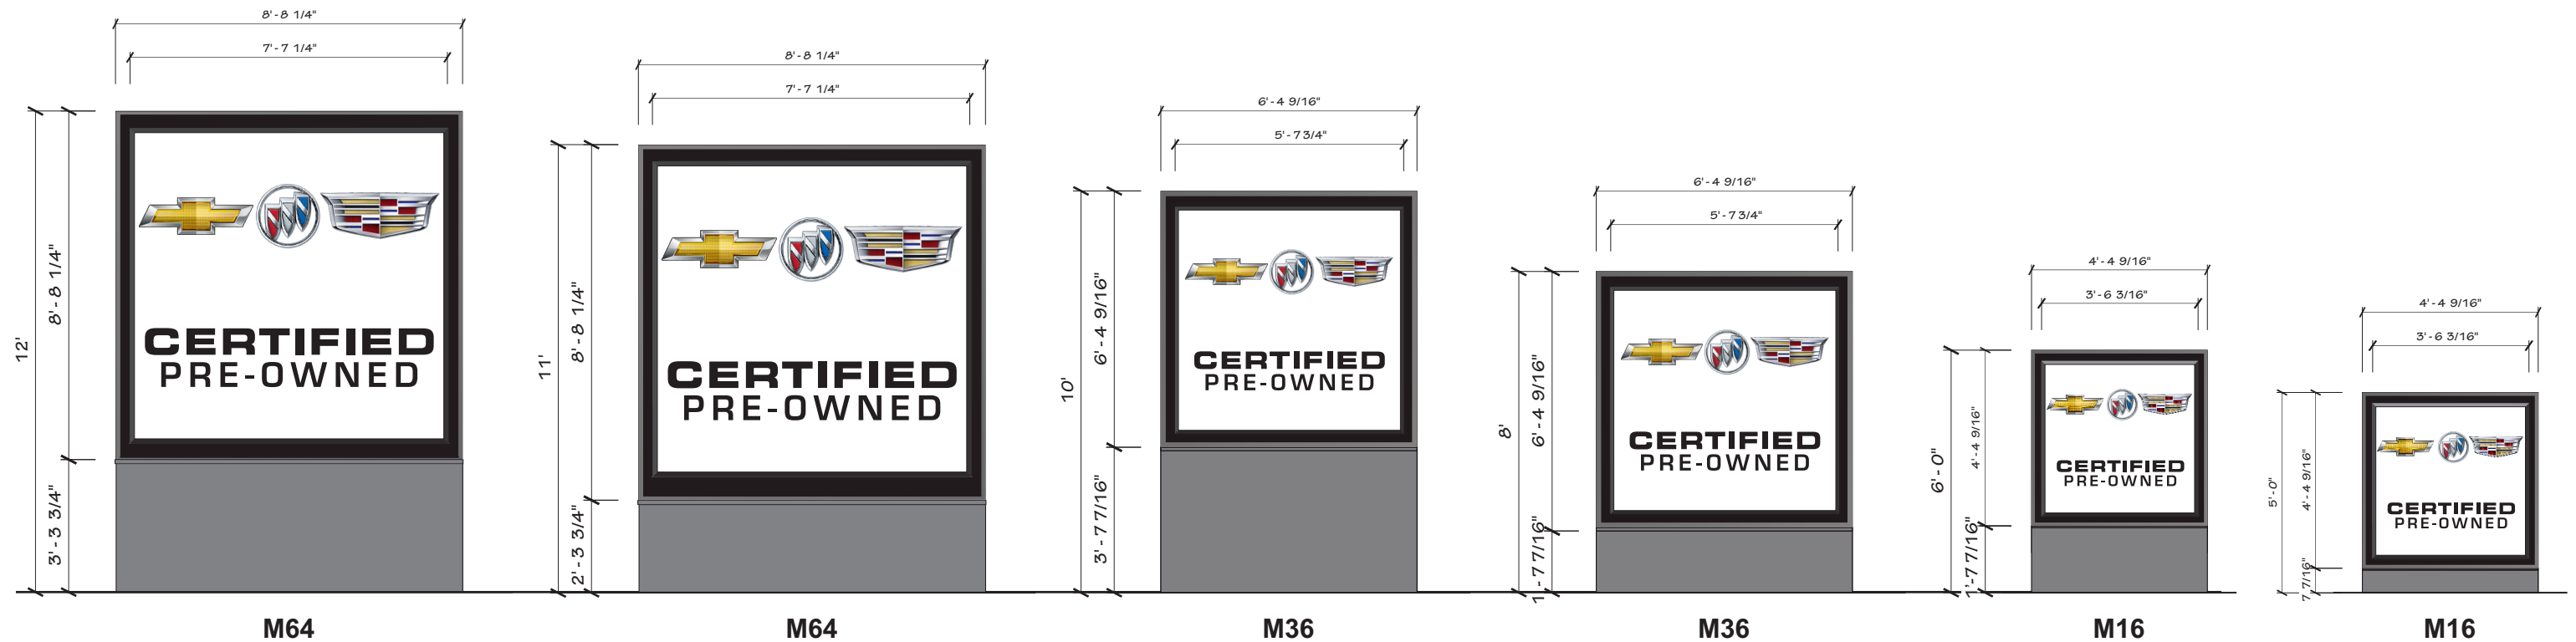

Certified Pre-Owned Chevrolet Buick Cadillac Sign Family

COPY SIZE BY SIGN					
SIGN				CERTIFIED	PRE-OWNED
P245	1' - 7"	2' - 8"	1' - 9 1/2"	1'-0 7/8"	1'-0 1/4"
P137	1' - 2"	2' - 0"	1' - 4"	9 5/8"	9 1/8"
P92	11"	1' - 6 1/2"	1' - 1 1/2"	8"	7 1/2"
S64	11"	1' - 6 1/2"	1' - 1 1/2"	8"	7 1/2"
P38	8"	1' - 1 3/8"	9"	5 3/8"	5"
S36	8"	1' - 1 3/8"	9"	5 3/8"	5"
S16	5"	8"	5 3/8"	3 3/8"	3 1/8"

REFER TO MASTER DRAWINGS FOR PRODUCTION SIZES