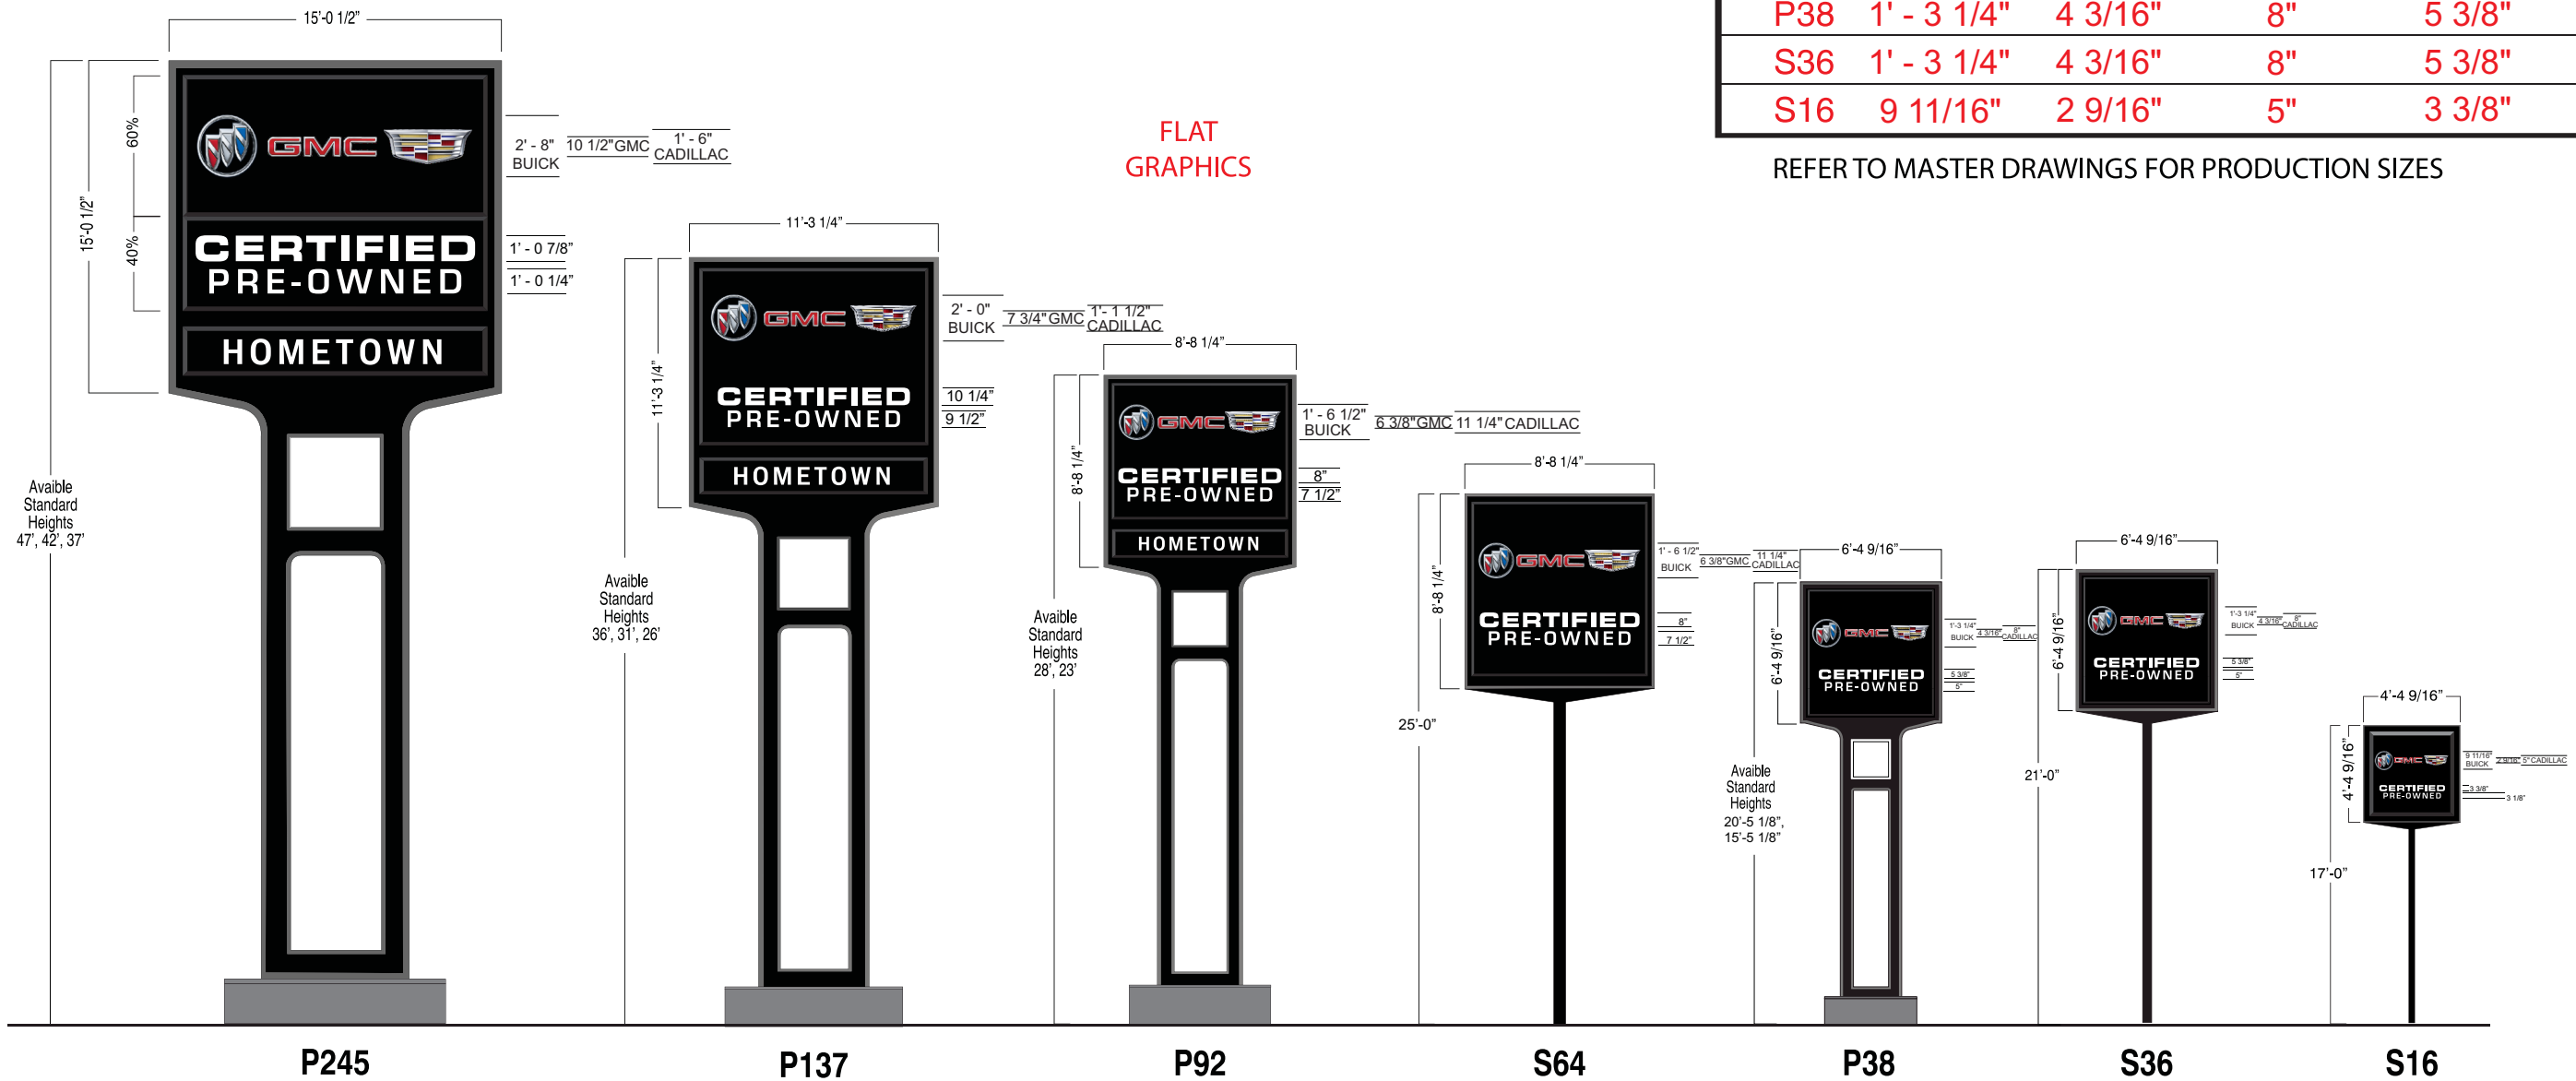

RED INDICATES FLAT GRAPHICS

Certified Pre-Owned Buick GMC Cadillac Sign Family

COPY SIZE BY SIGN					
SIGN				CERTIFIED	PRE-OWNED
P245	2' - 8"	10 1/2"	1' - 6"	1'-0 7/8"	1'-0 1/4"
P137	2' - 0"	7 3/4"	1' - 1 1/2"	10 1/4"	9 1/2"
P92	1' - 6 1/2"	6 3/8"	11 1/4"	8"	7 1/2"
S64	1' - 6 1/2"	6 3/8"	11 1/4"	8"	7 1/2"
P38	1' - 3 1/4"	4 3/16"	8"	5 3/8"	5"
S36	1' - 3 1/4"	4 3/16"	8"	5 3/8"	5"
S16	9 11/16"	2 9/16"	5"	3 3/8"	3 1/8"

REFER TO MASTER DRAWINGS FOR PRODUCTION SIZES