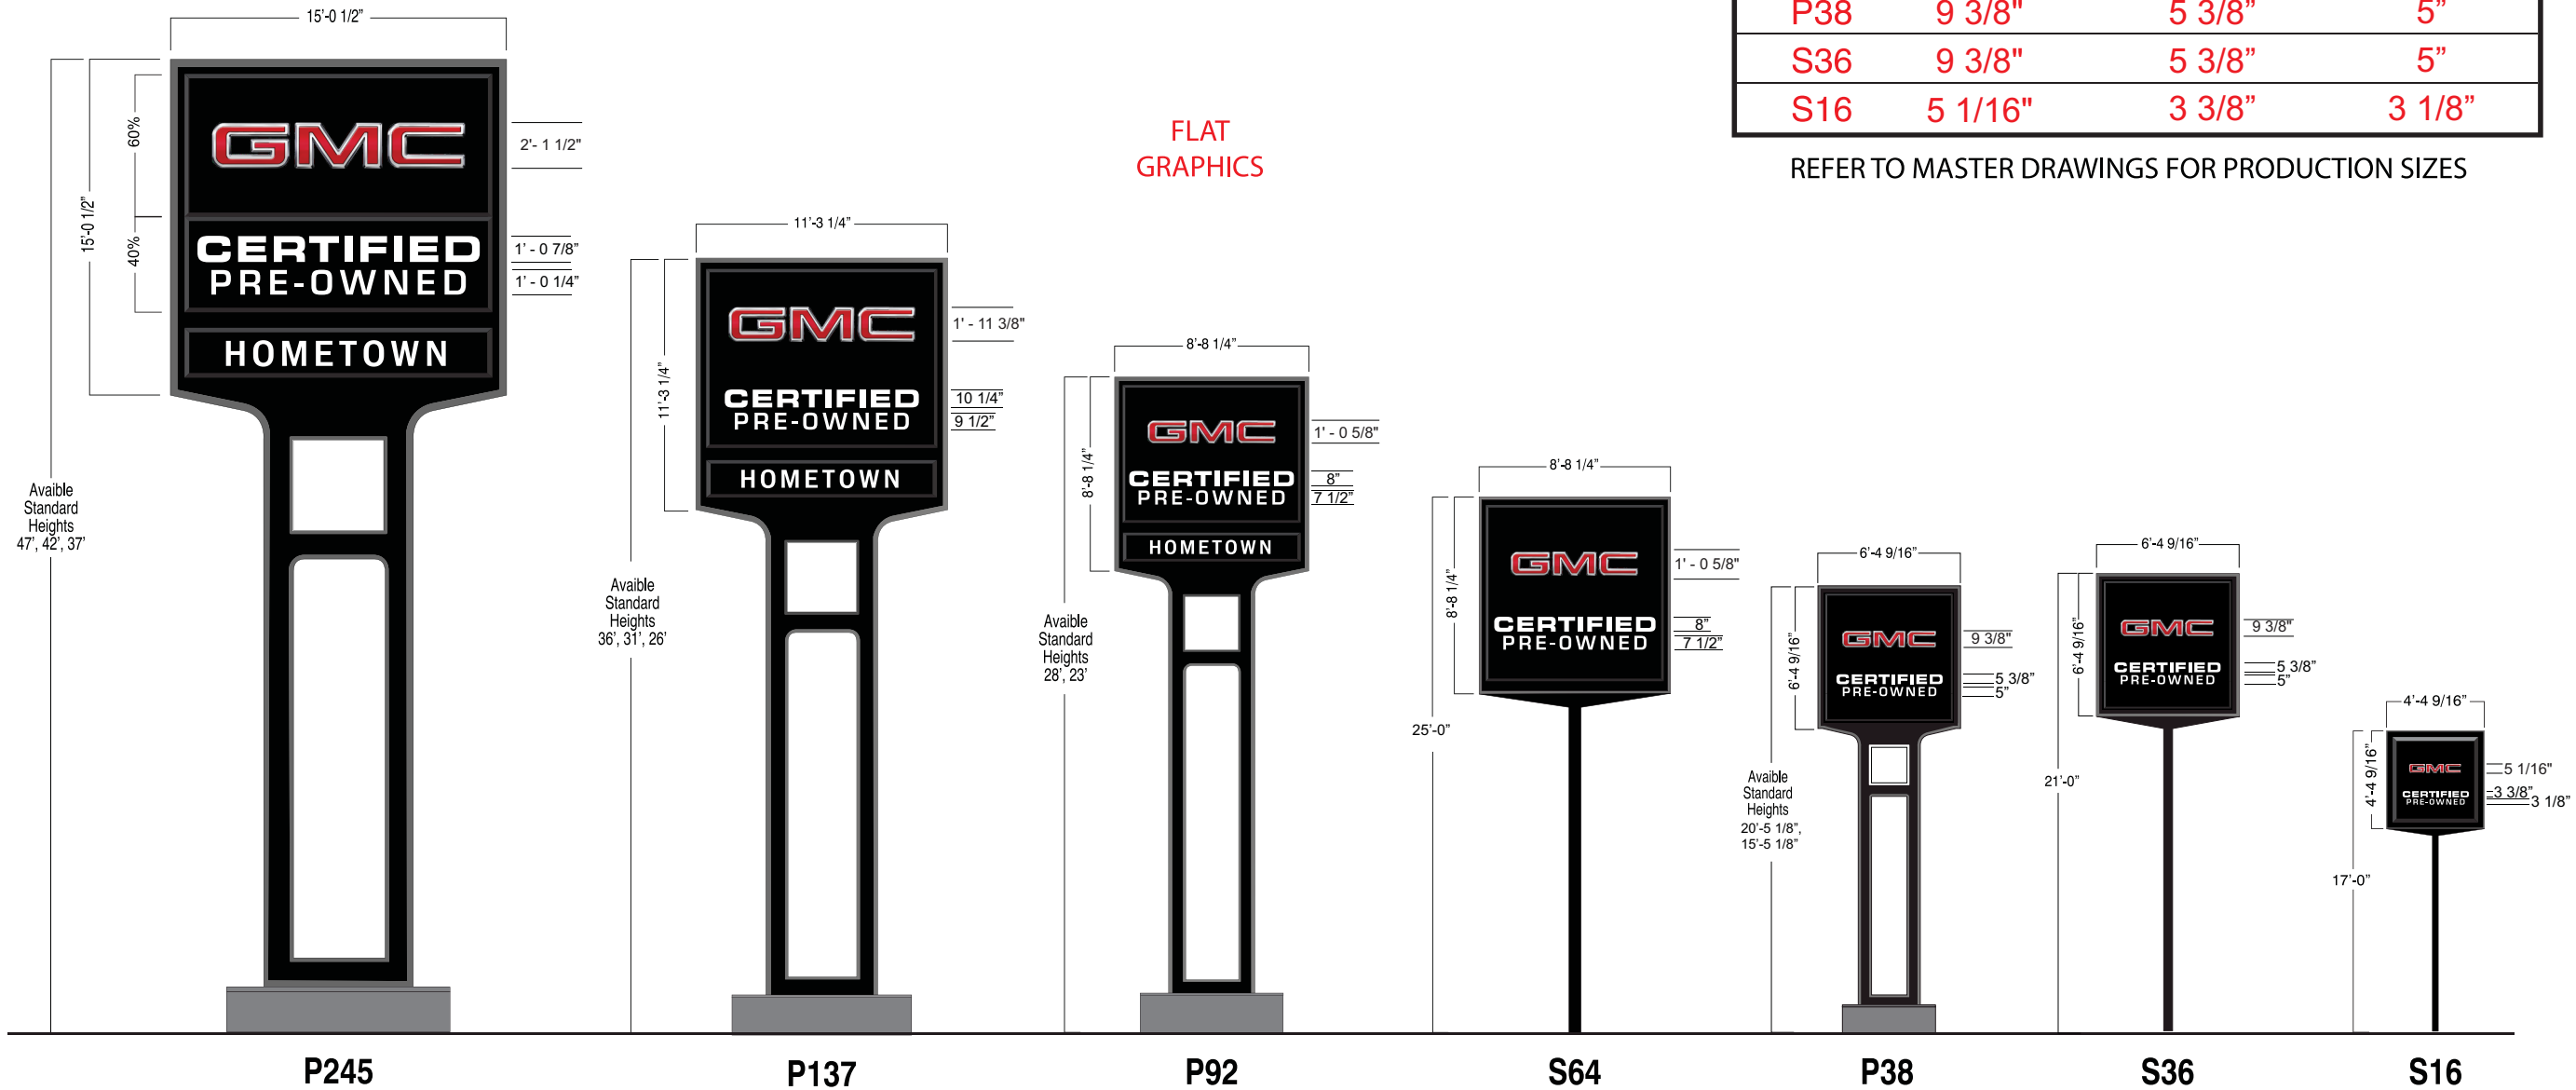

Certified Pre-Owned GMC Sign Family

RED INDICATES FLAT GRAPHICS

COPY SIZE BY SIGN			
SIGN	GMC	CERTIFIED	PRE-OWNED
P245	2' - 1 1/2"	1'-0 7/8"	1'-0 1/4"
P137	1' - 11 3/8"	10 1/4"	9 1/2"
P92	1' - 0 5/8"	8"	7 1/2"
S64	1' - 0 5/8"	8"	7 1/2"
P38	9 3/8"	5 3/8"	5"
S36	9 3/8"	5 3/8"	5"
S16	5 1/16"	3 3/8"	3 1/8"

REFER TO MASTER DRAWINGS FOR PRODUCTION SIZES