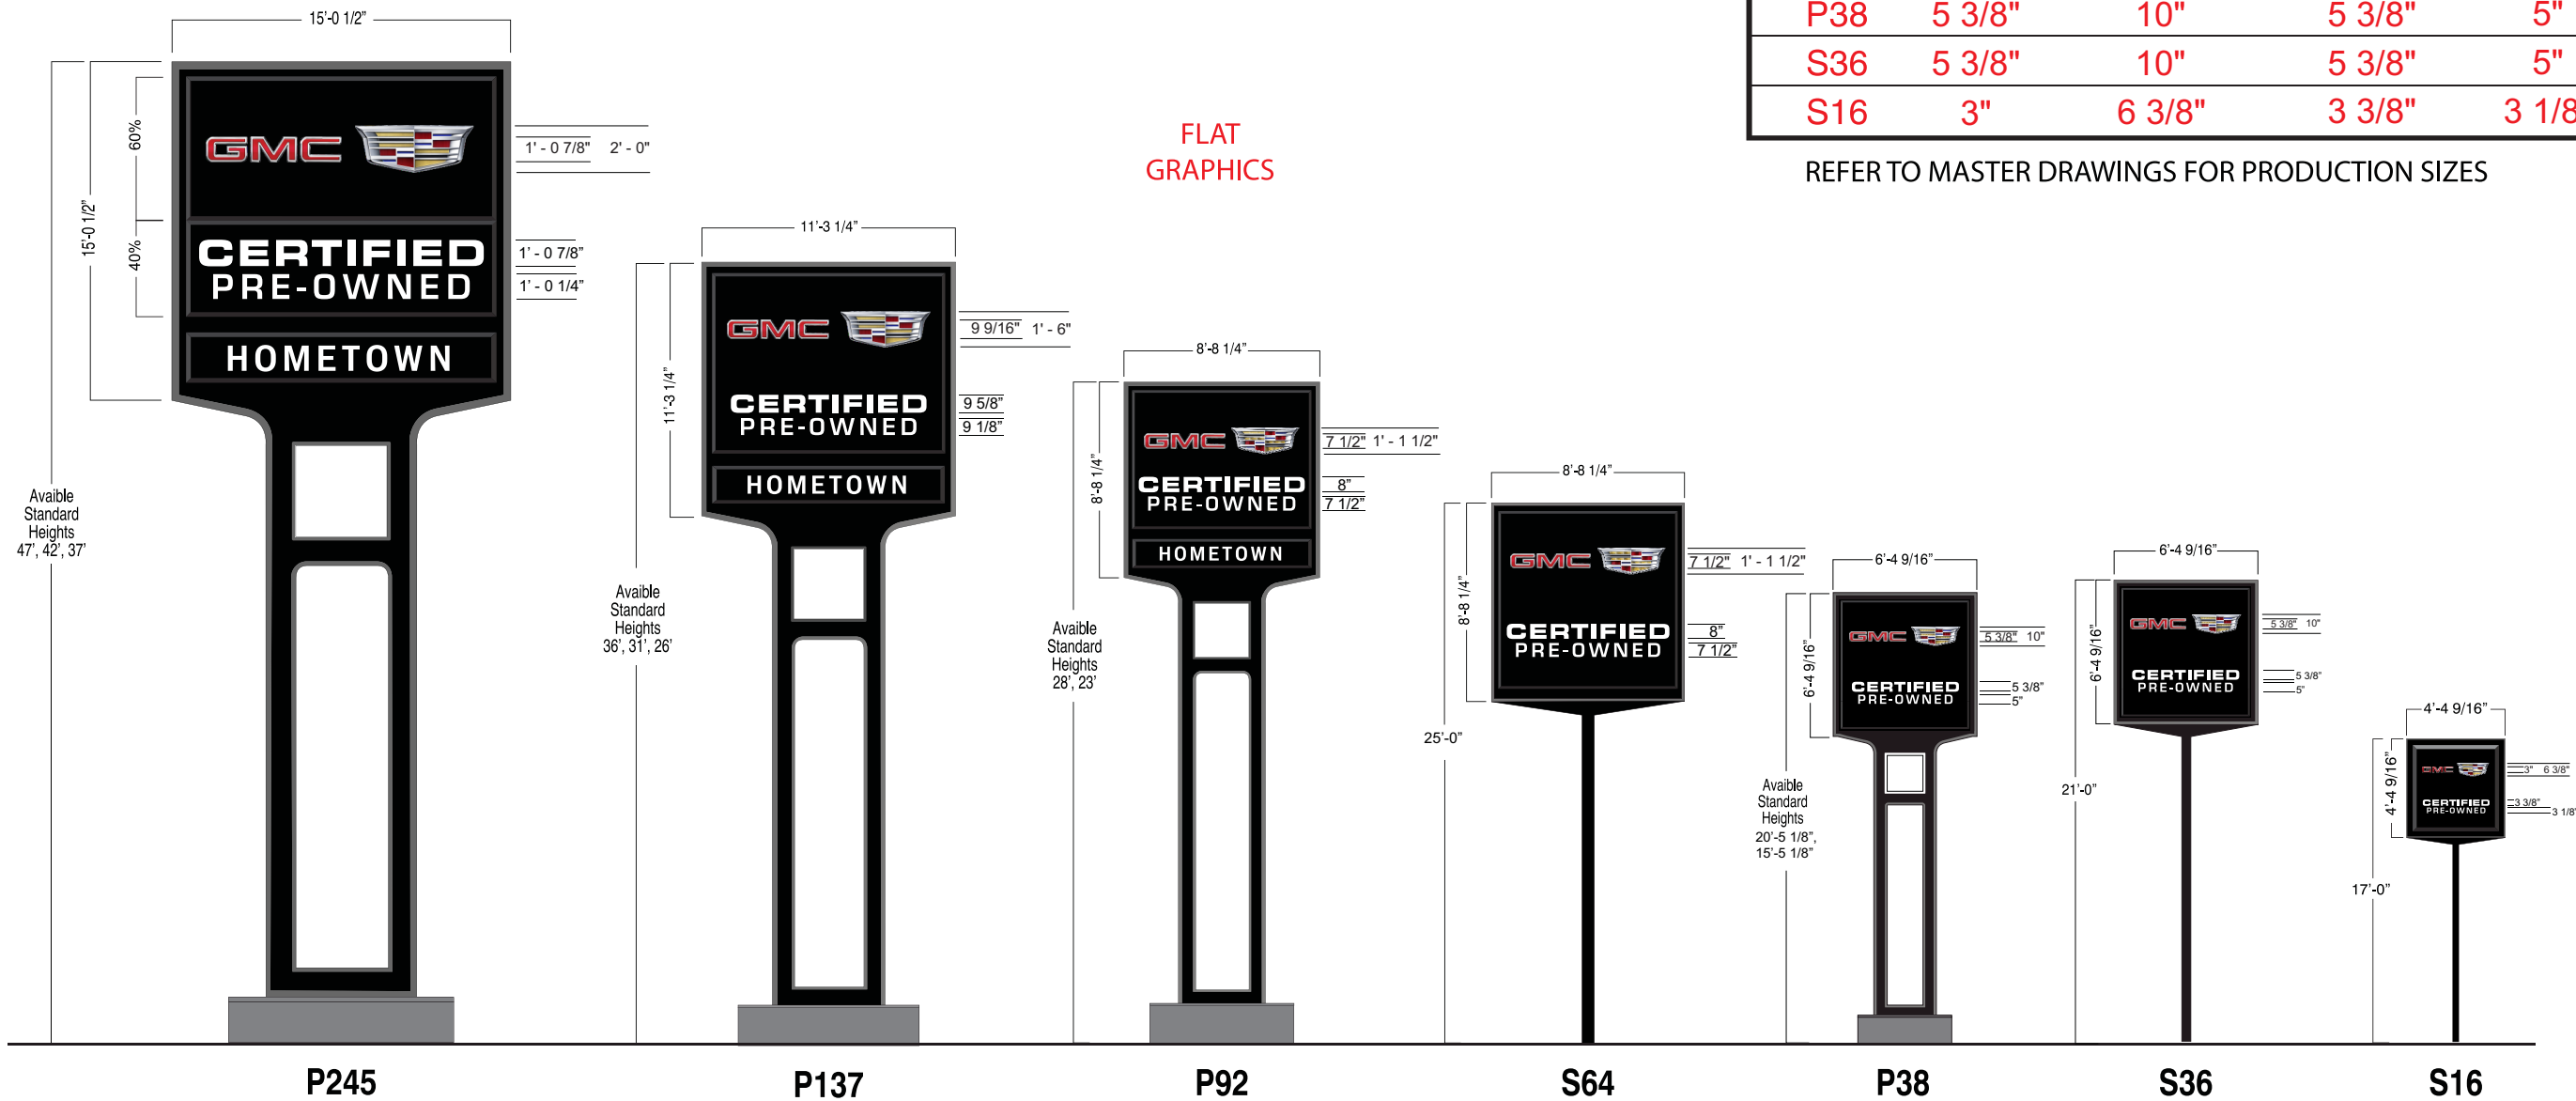

Certified Pre-Owned GMC Cadillac Sign Family

RED INDICATES FLAT GRAPHICS

COPY SIZE BY SIGN				
SIGN	GMC		CERTIFIED	PRE-OWNED
P245	1' - 0 7/8"	2' - 0"	1' - 0 7/8"	1' - 0 1/4"
P137	9 9/16"	1' - 6"	9 5/8"	9 1/8"
P92	7 1/2"	1' - 1 1/2"	8"	7 1/2"
S64	7 1/2"	1' - 1 1/2"	8"	7 1/2"
P38	5 3/8"	10"	5 3/8"	5"
S36	5 3/8"	10"	5 3/8"	5"
S16	3"	6 3/8"	3 3/8"	3 1/8"

REFER TO MASTER DRAWINGS FOR PRODUCTION SIZES