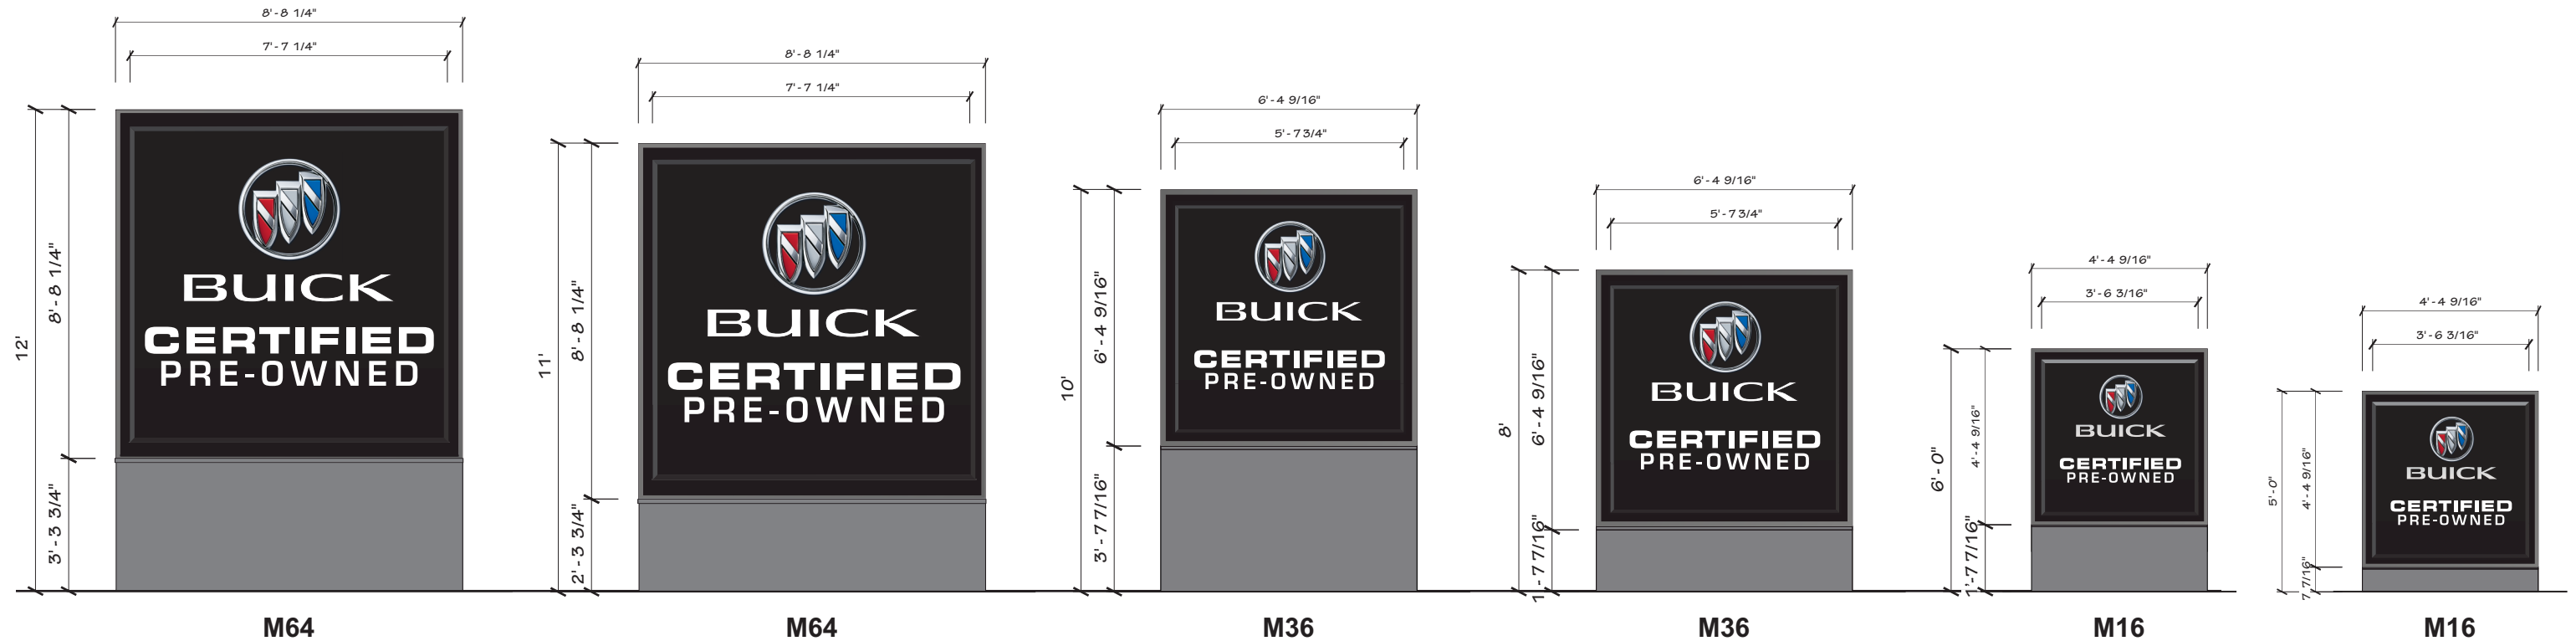

Certified Pre-Owned Buick Sign Family

COPY SIZE BY SIGN			
SIGN		CERTIFIED	PRE-OWNED
P245	5' - 4 1/4"	1' - 0 7/8"	1' - 0 1/4"
P137	4' - 0 7/8"	9 5/8"	9 1/8"
P92	3' - 4 1/4"	8"	7 1/2"
S64	3' - 4 1/4"	8"	7 1/2"
P38	2' - 5 7/8"	5 3/8"	5"
S36	2' - 5 7/8"	5 3/8"	5"
S16	1' - 5 3/4"	3 3/8"	3 1/8"

REFER TO MASTER DRAWINGS FOR PRODUCTION SIZES