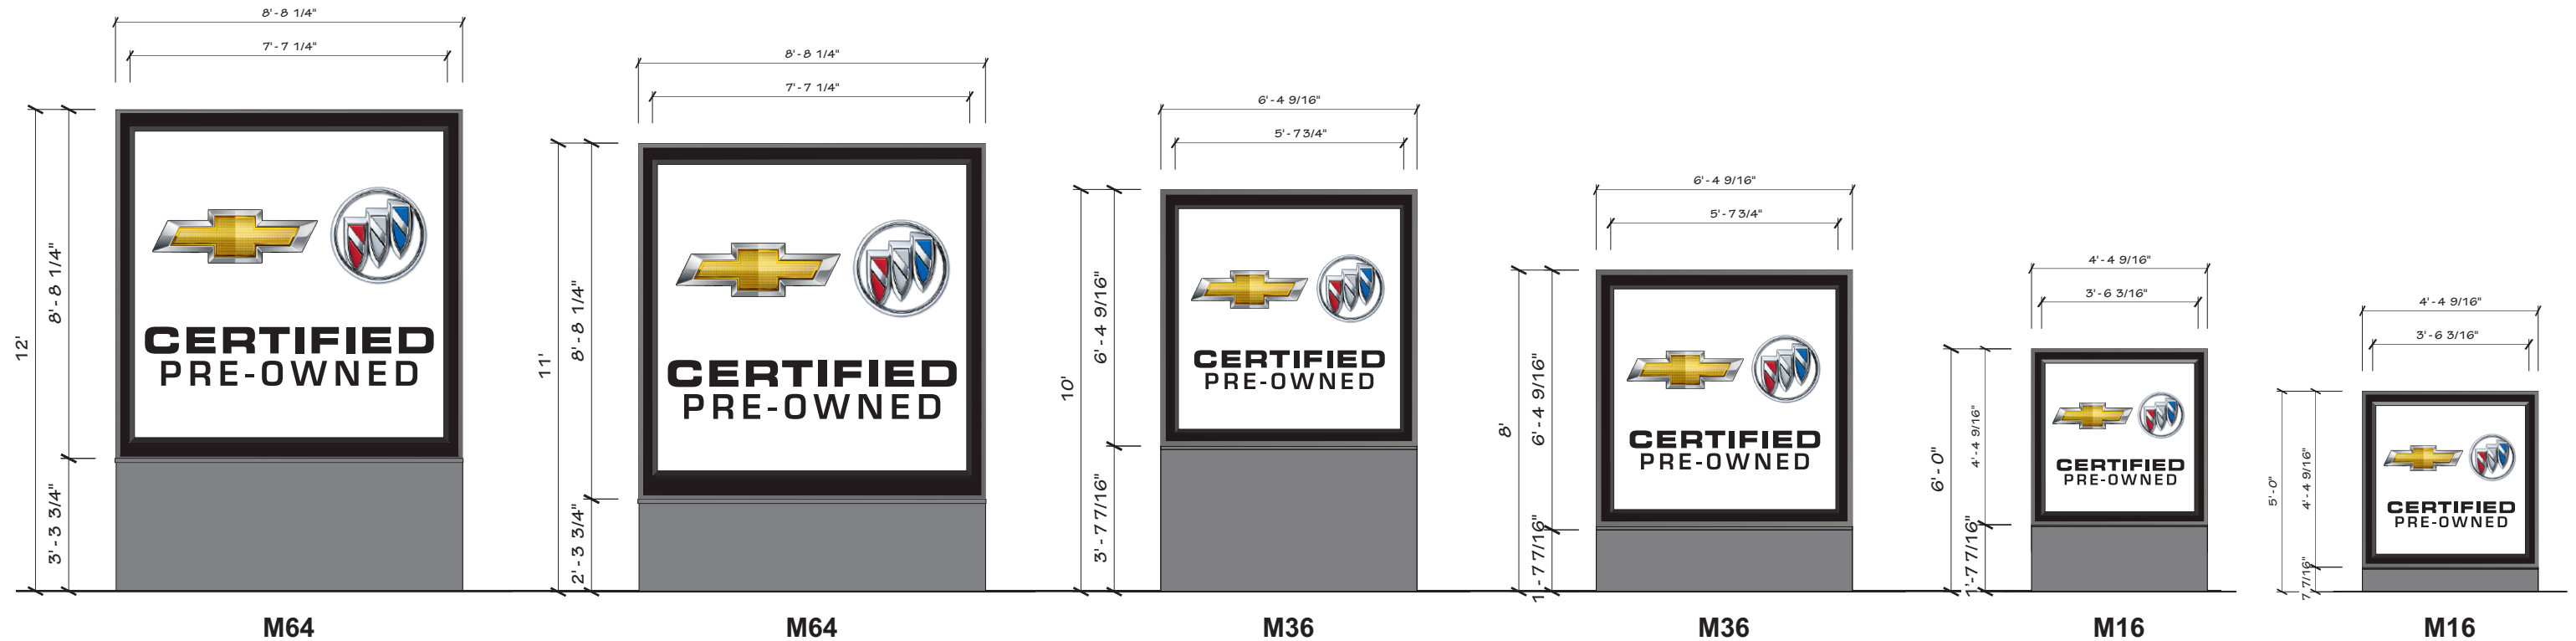

Certified Pre-Owned Chevrolet Buick Sign Family

COPY SIZE BY SIGN				
SIGN			CERTIFIED	PRE-OWNED
P245	2' - 3 1/4"	4' - 0 7/8"	1'-0 7/8"	1'-0 1/4"
P137	1' - 8 3/4"	3' - 1 5/8"	9 5/8"	9 1/8"
P92	1' - 3 3/4"	2' - 3 3/8"	8"	7 1/2"
S64	1' - 3 3/4"	2' - 3 3/8"	8"	7 1/2"
P38	11 1/2"	1' - 7 7/8"	5 3/8"	5"
S36	11 1/2"	1' - 7 7/8"	5 3/8"	5"
S16	7 1/4"	1' - 0 1/2"	3 3/8"	3 1/8"

REFER TO MASTER DRAWINGS FOR PRODUCTION SIZES