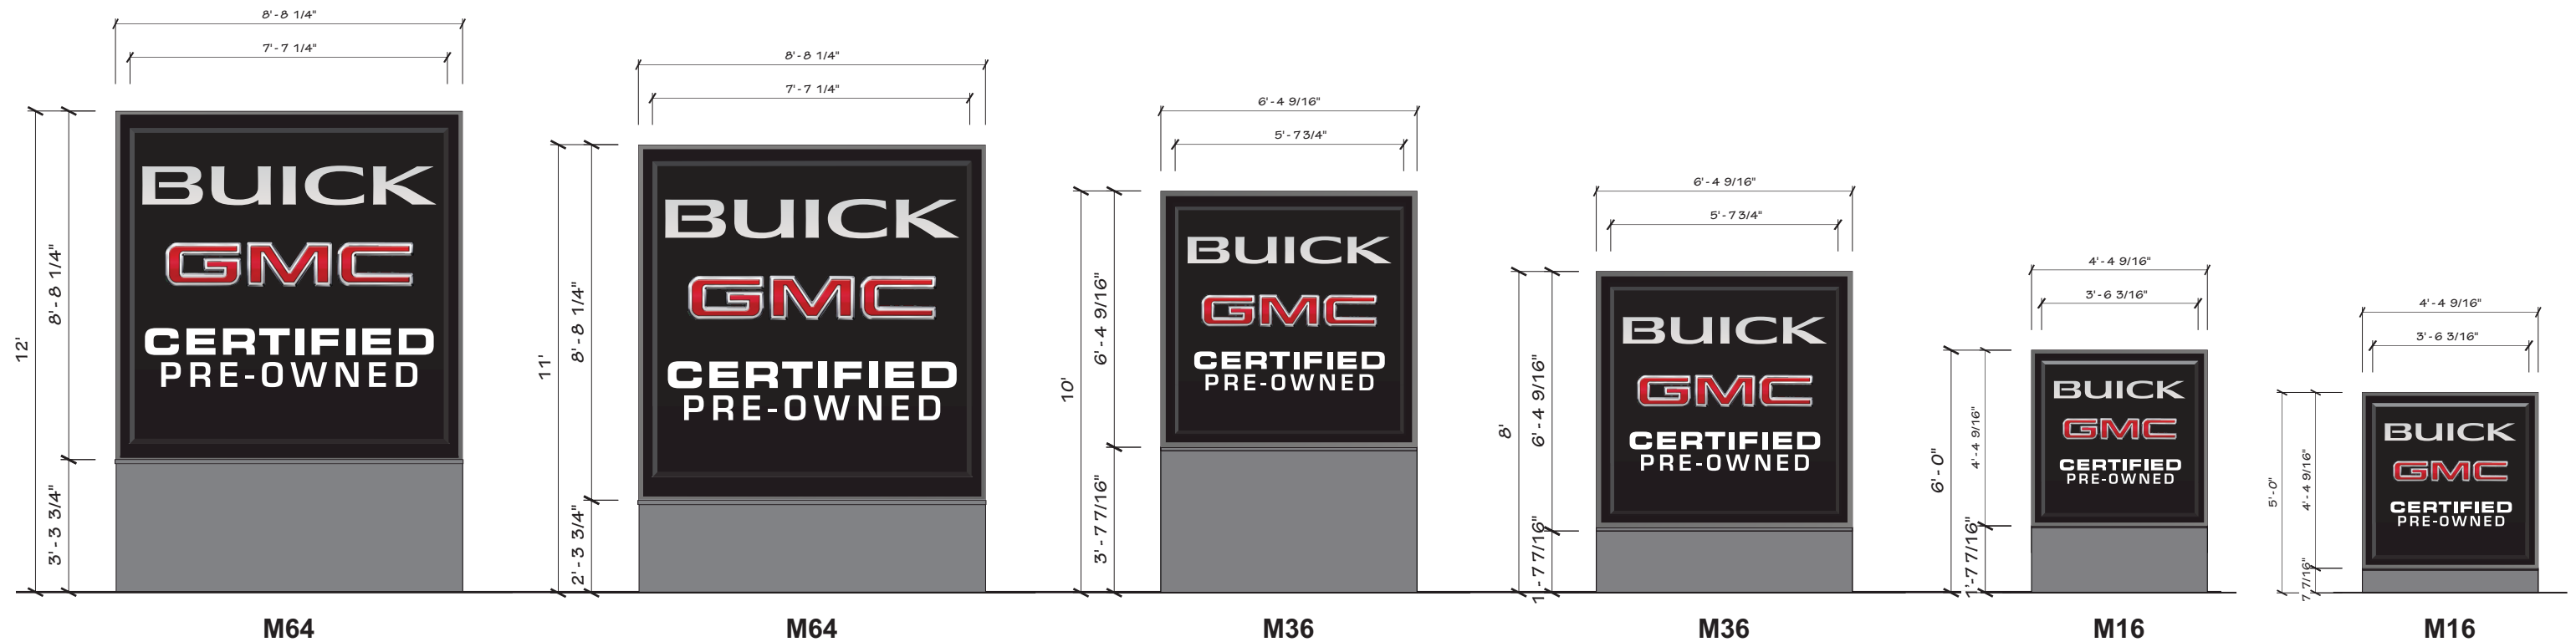

Certified Pre-Owned Buick GMC Sign Family

COPY SIZE BY SIGN				
SIGN	BUICK	GMC	CERTIFIED	PRE-OWNED
P245	1' - 7 1/2"	1' - 10 1/8"	1'-0 7/8"	1'-0 1/4"
P137	1' - 2 1/2"	1' - 5 1/8"	10 1/4"	9 1/2"
P92	11 1/4"	1' - 1 1/8"	8"	7 1/2"
S64	11 1/4"	1' - 1 1/8"	8"	7 1/2"
P38	7 7/8"	7 7/16"	5 3/8"	5"
S36	7 7/8"	7 7/16"	5 3/8"	5"
S16	5"	7 1/2"	3 3/8"	3 1/8"

REFER TO MASTER DRAWINGS FOR PRODUCTION SIZES