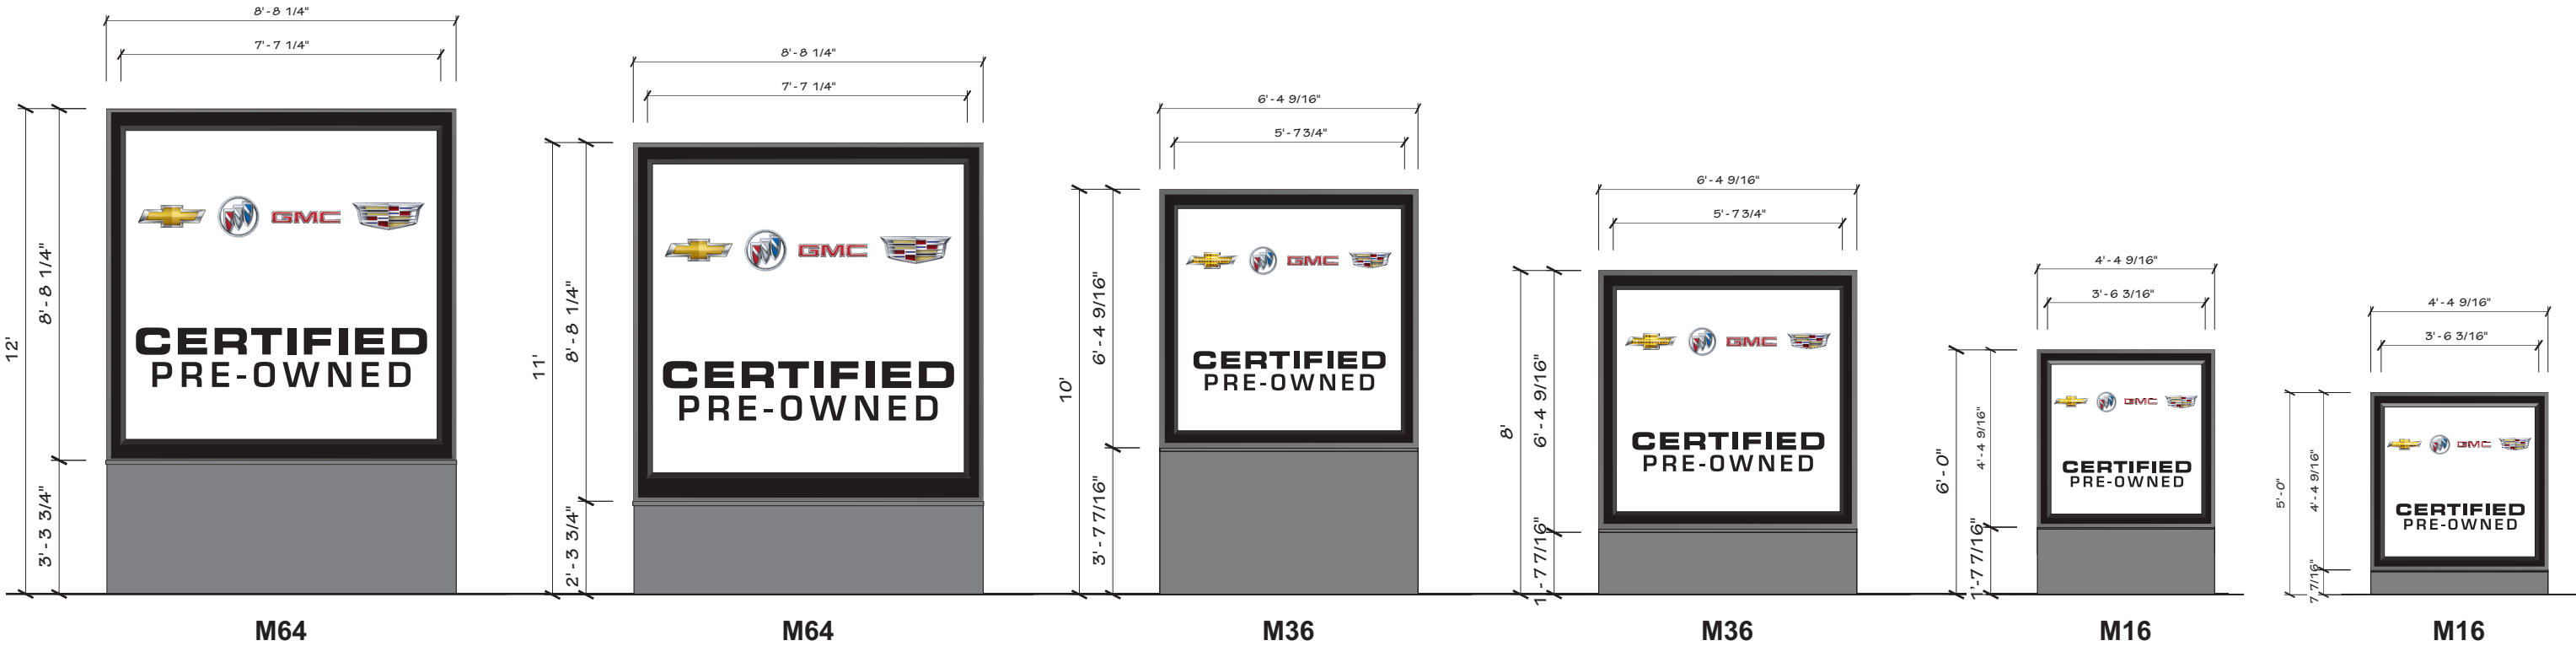

Certified Pre-Owned Chevrolet Buick GMC Cadillac Sign Family

COPY SIZE BY SIGN						
SIGN					CERTIFIED	PRE-OWNED
P245	11"	1'- 8 3/8"	6 3/8"	1'- 1 1/2"	1'-0 7/8"	1'-0 1/4"
P137	8"	1'- 3 1/4"	6"	10"	9 5/8"	9 1/8"
P92	6 3/8"	11 3/4"	3 9/16"	8"	8"	7 1/2"
S64	6 3/8"	11 3/4"	3 9/16"	8"	8"	7 1/2"
P38	5"	8"	2 11/16"	5"	5 3/8"	5"
S36	5"	8"	2 11/16"	5"	5 3/8"	5"
S16	3"	5"	1 5/8"	3 3/8"	3 3/8"	3 1/8"

REFER TO MASTER DRAWINGS FOR PRODUCTION SIZES