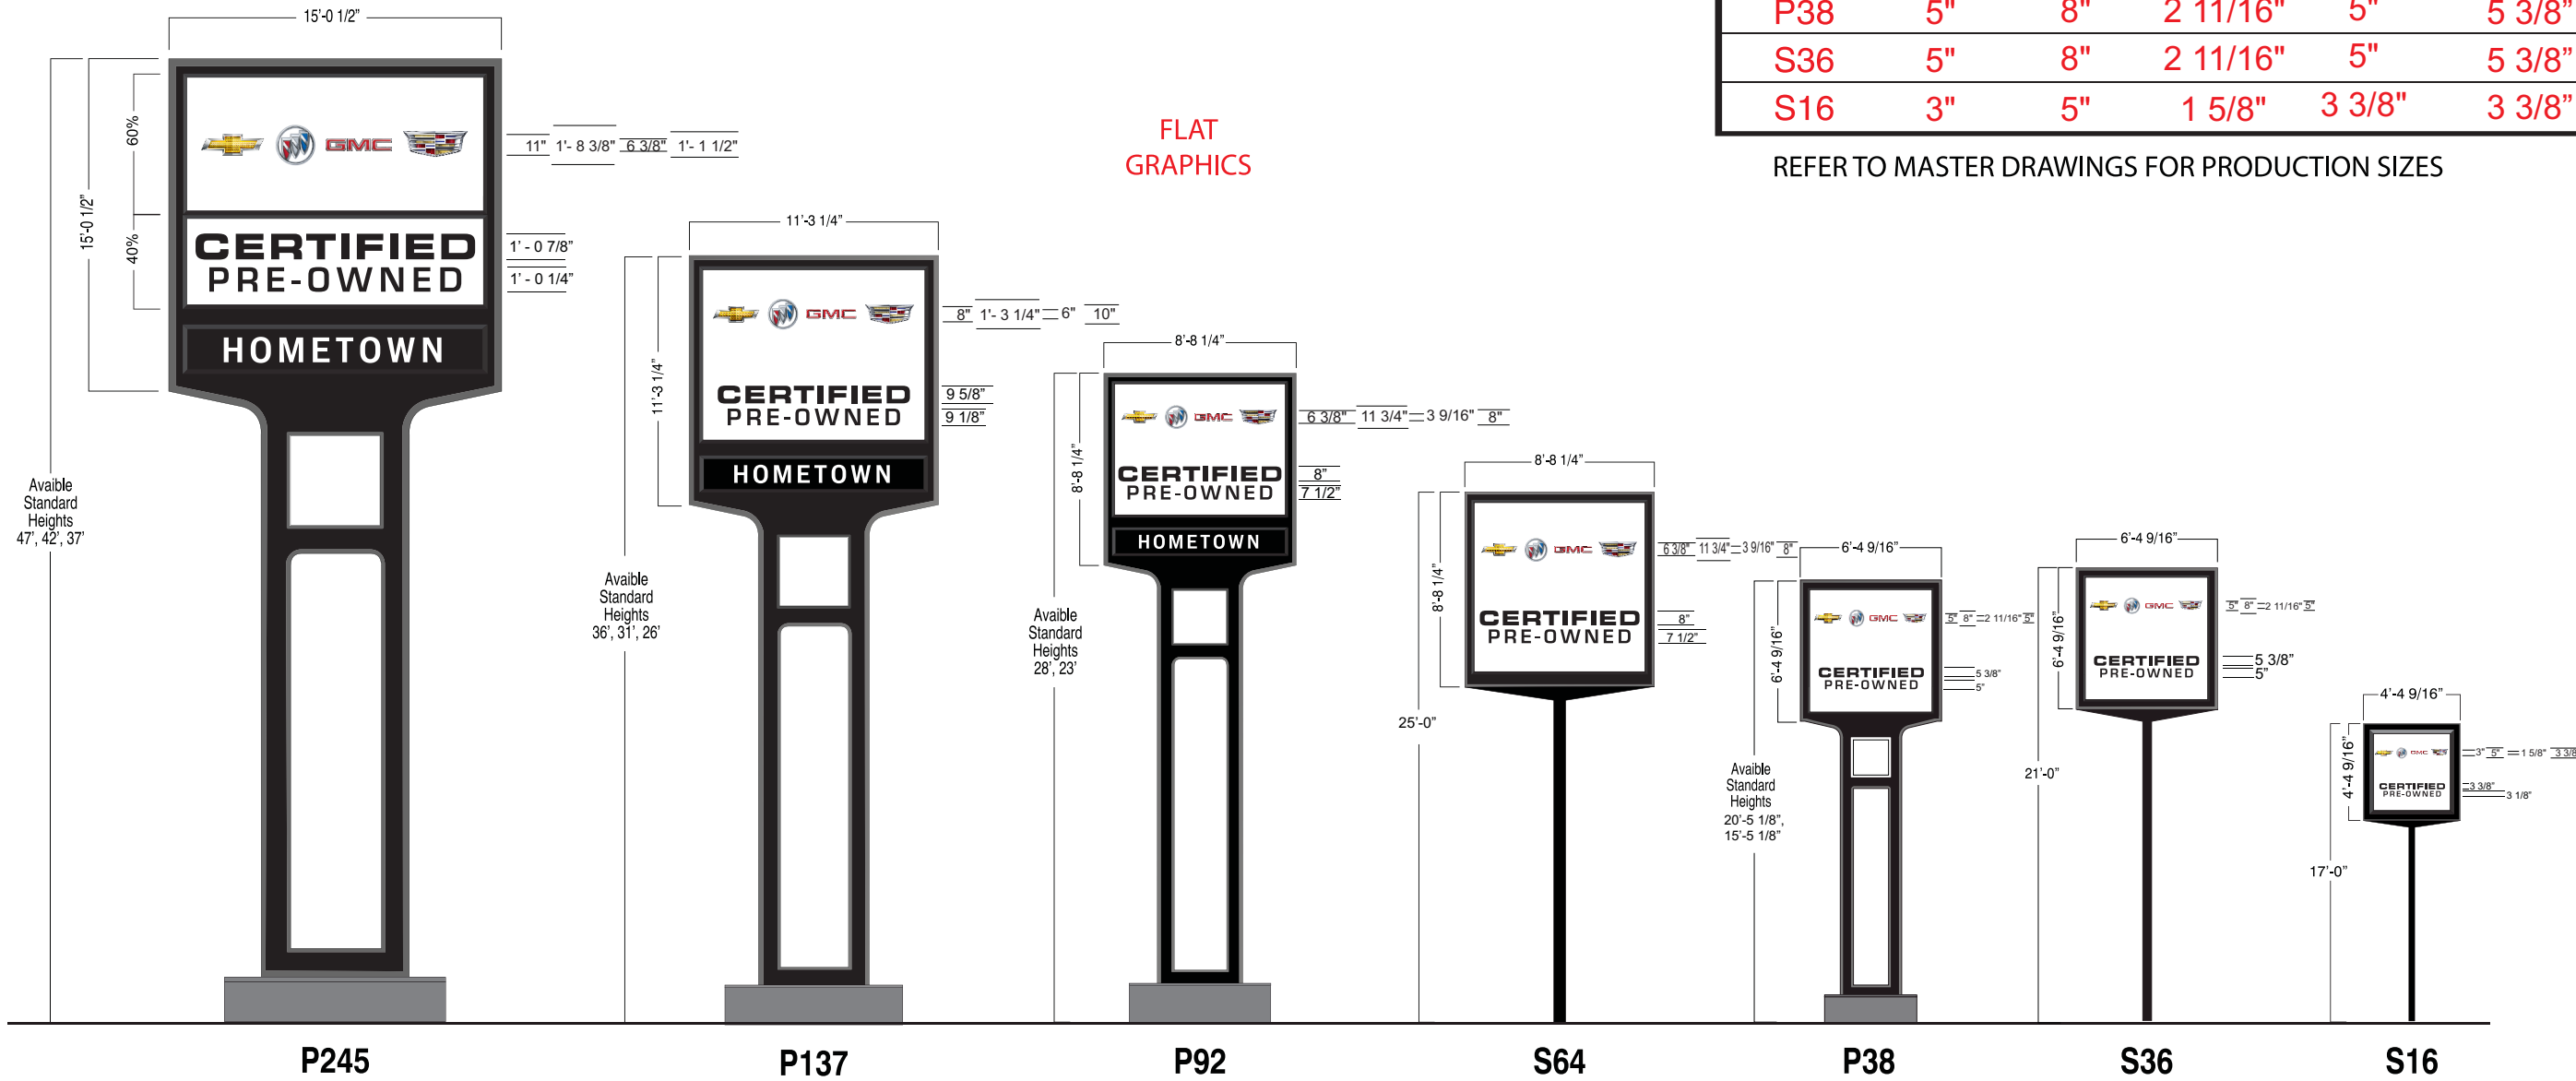

RED INDICATES FLAT GRAPHICS

Certified Pre-Owned Chevrolet Buick GMC Cadillac Sign Family

COPY SIZE BY SIGN						
SIGN					CERTIFIED	PRE-OWNED
P245	11"	1'- 8 3/8"	6 3/8"	1'- 1 1/2"	1'-0 7/8"	1'-0 1/4"
P137	8"	1'- 3 1/4"	6"	10"	9 5/8"	9 1/8"
P92	6 3/8"	11 3/4"	3 9/16"	8"	8"	7 1/2"
S64	6 3/8"	11 3/4"	3 9/16"	8"	8"	7 1/2"
P38	5"	8"	2 11/16"	5"	5 3/8"	5"
S36	5"	8"	2 11/16"	5"	5 3/8"	5"
S16	3"	5"	1 5/8"	3 3/8"	3 3/8"	3 1/8"

REFER TO MASTER DRAWINGS FOR PRODUCTION SIZES

FLAT GRAPHICS

2655 International Parkway
Virginia Beach, VA 23452

Phone: 757.301.7008
Fax: 866.418.9462

Call Toll-Free
844.511.7565

This document is the sole property of AGI, and all design, manufacturing, reproduction, use and sale rights regarding the same are expressly forbidden. It is submitted under a confidential relationship, for a special purpose, and the recipient, by accepting this document assumes custody and agrees that this document will not be copied or reproduced in whole or in part, nor its contents revealed in any manner or to any purpose for which it was tendered, nor any special features peculiar to this design be incorporated in other projects.