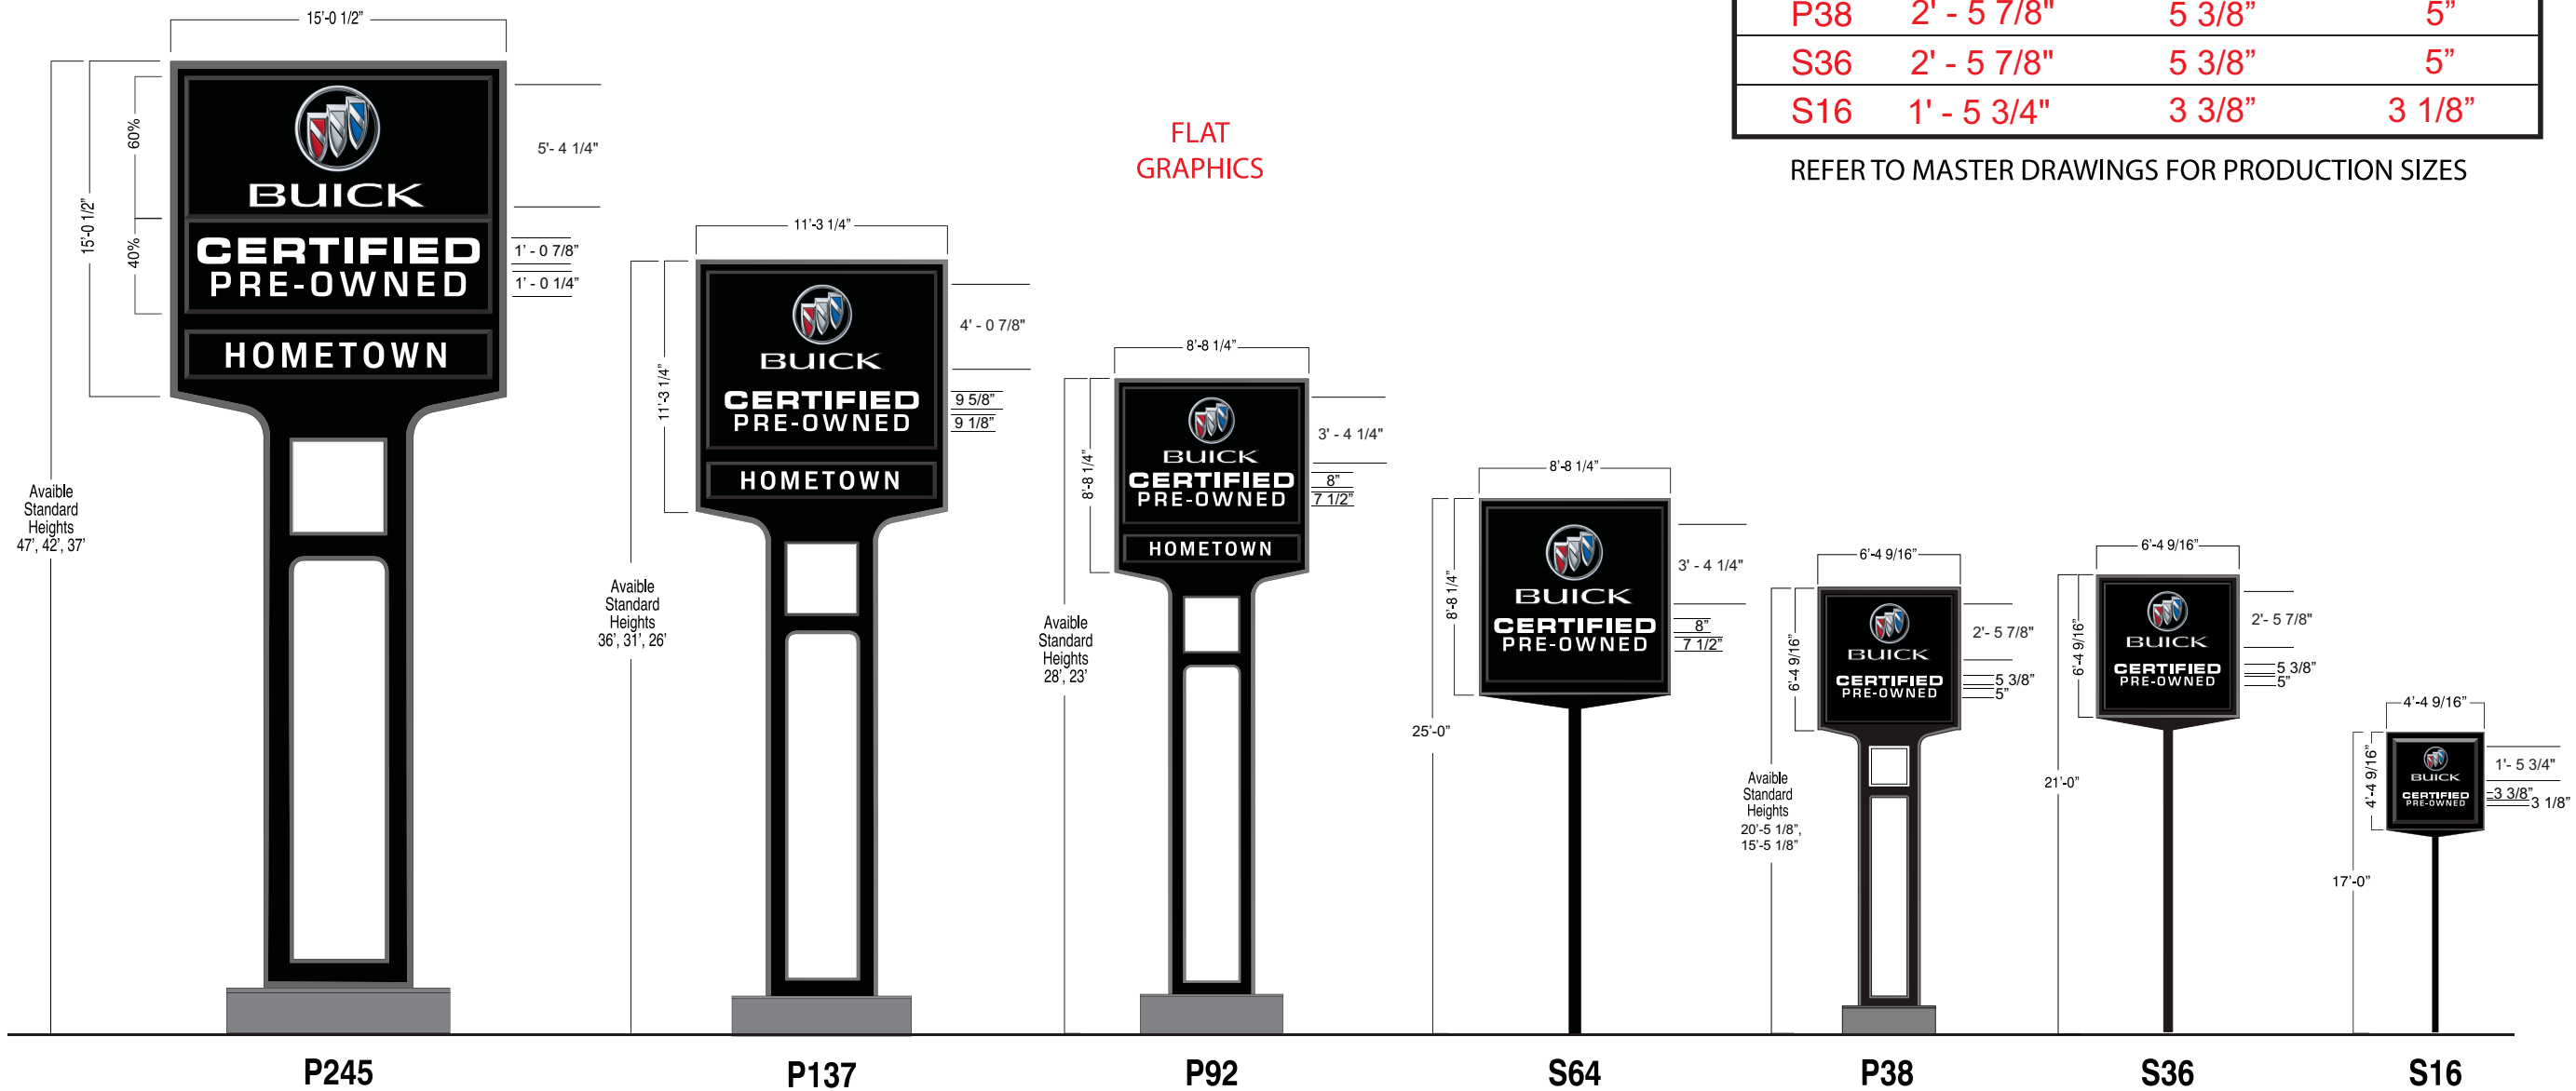

Certified Pre-Owned Buick Sign Family

RED INDICATES FLAT GRAPHICS

COPY SIZE BY SIGN			
SIGN		CERTIFIED	PRE-OWNED
P245	5' - 4 1/4"	1' - 0 7/8"	1' - 0 1/4"
P137	4' - 0 7/8"	9 5/8"	9 1/8"
P92	3' - 4 1/4"	8"	7 1/2"
S64	3' - 4 1/4"	8"	7 1/2"
P38	2' - 5 7/8"	5 3/8"	5"
S36	2' - 5 7/8"	5 3/8"	5"
S16	1' - 5 3/4"	3 3/8"	3 1/8"

REFER TO MASTER DRAWINGS FOR PRODUCTION SIZES