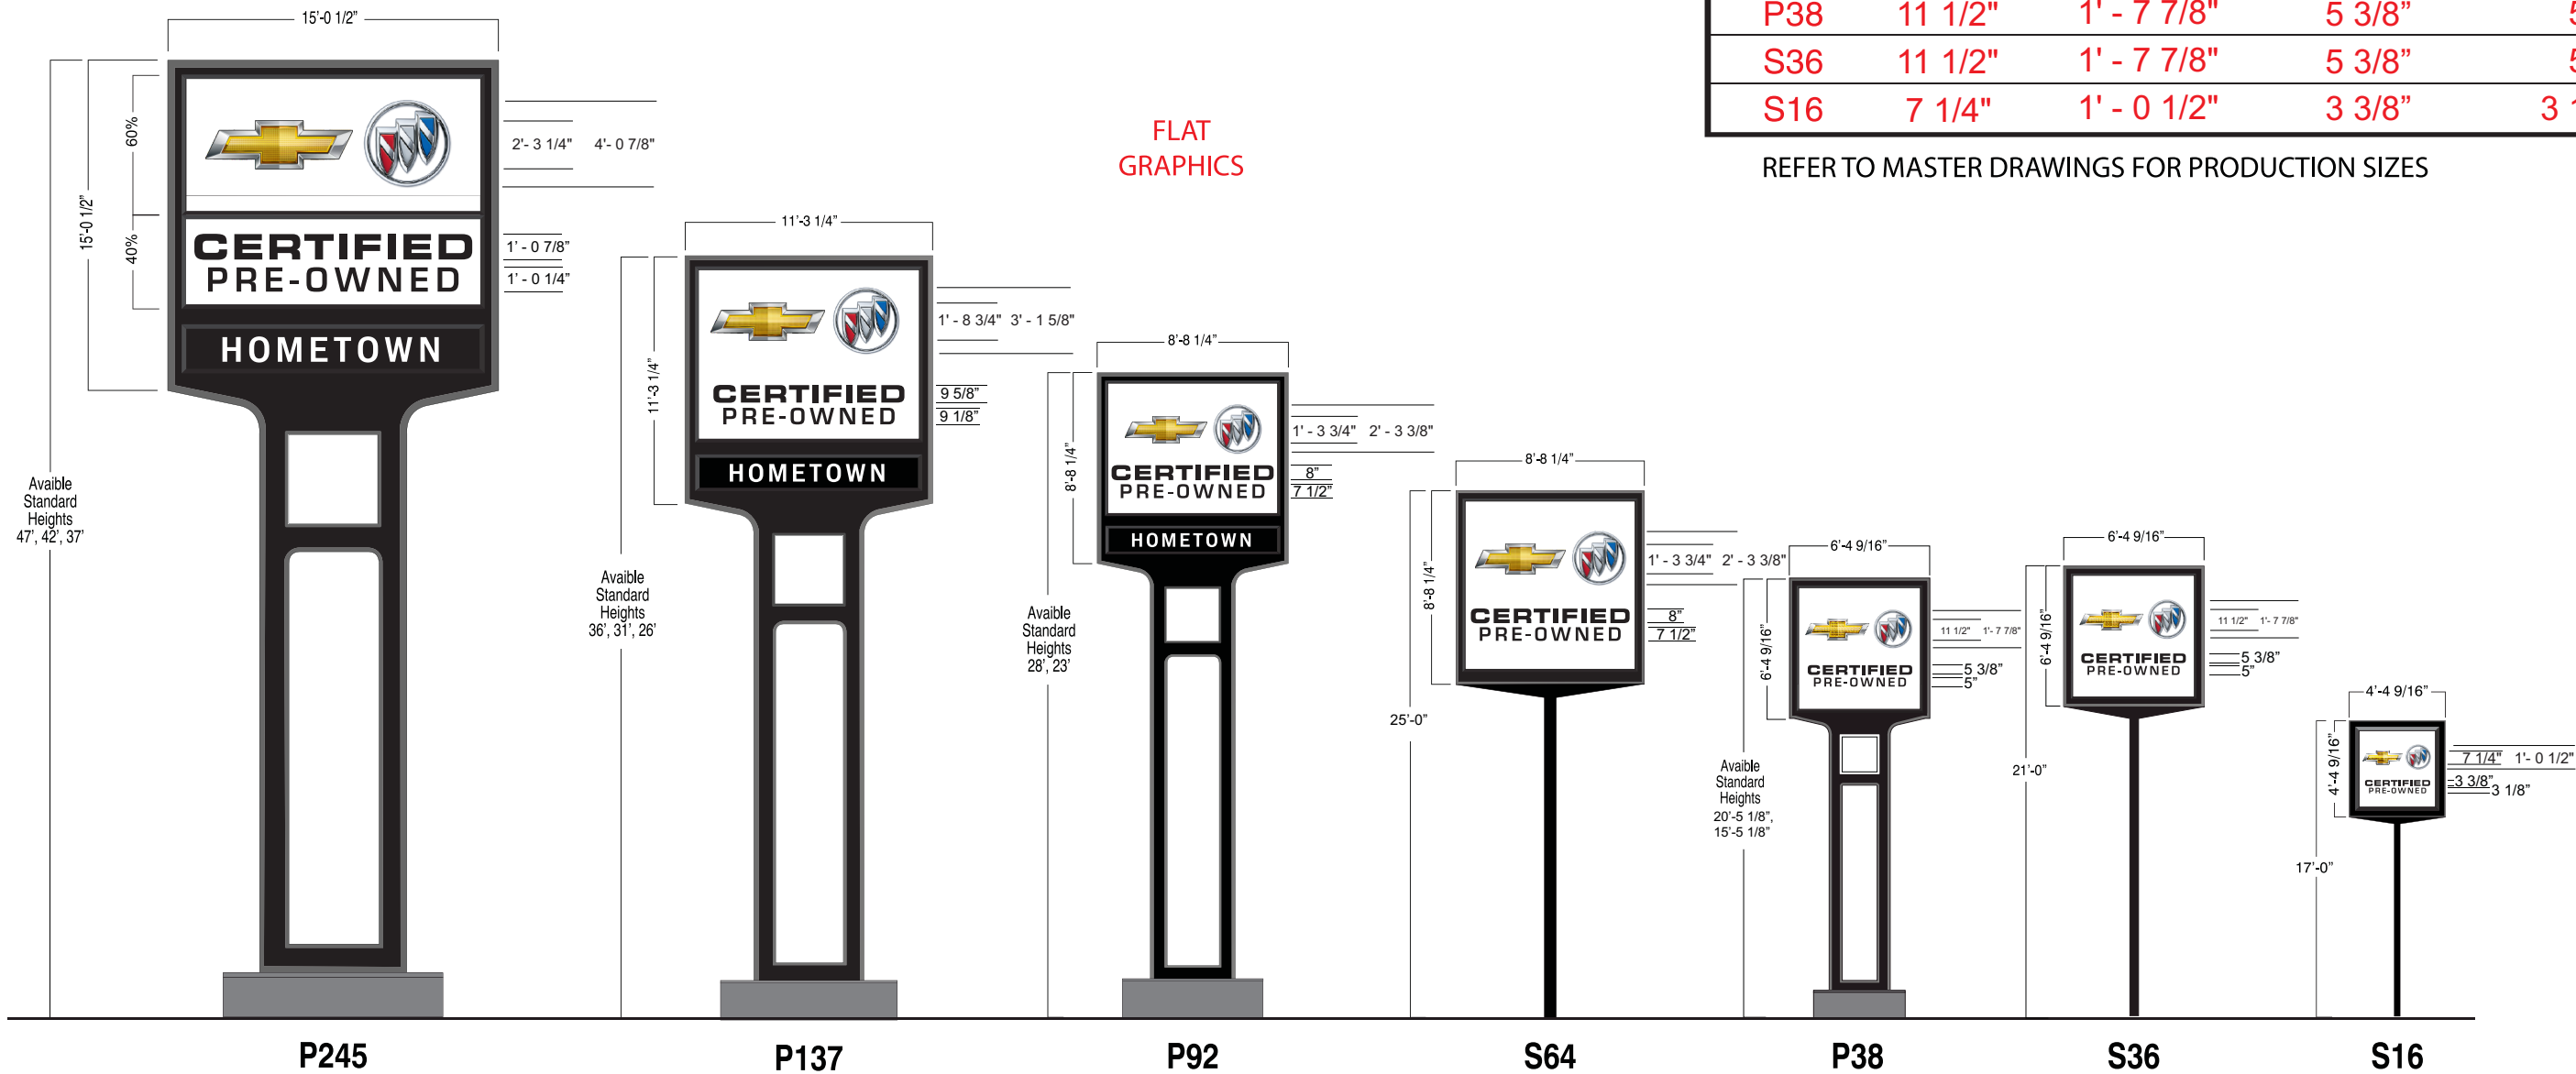

Certified Pre-Owned Chevrolet Buick Sign Family

RED INDICATES FLAT GRAPHICS

COPY SIZE BY SIGN				
SIGN			CERTIFIED	PRE-OWNED
P245	2' - 3 1/4"	4' - 0 7/8"	1'-0 7/8"	1'-0 1/4"
P137	1' - 8 3/4"	3' - 1 5/8"	9 5/8"	9 1/8"
P92	1' - 3 3/4"	2' - 3 3/8"	8"	7 1/2"
S64	1' - 3 3/4"	2' - 3 3/8"	8"	7 1/2"
P38	11 1/2"	1' - 7 7/8"	5 3/8"	5"
S36	11 1/2"	1' - 7 7/8"	5 3/8"	5"
S16	7 1/4"	1' - 0 1/2"	3 3/8"	3 1/8"

REFER TO MASTER DRAWINGS FOR PRODUCTION SIZES