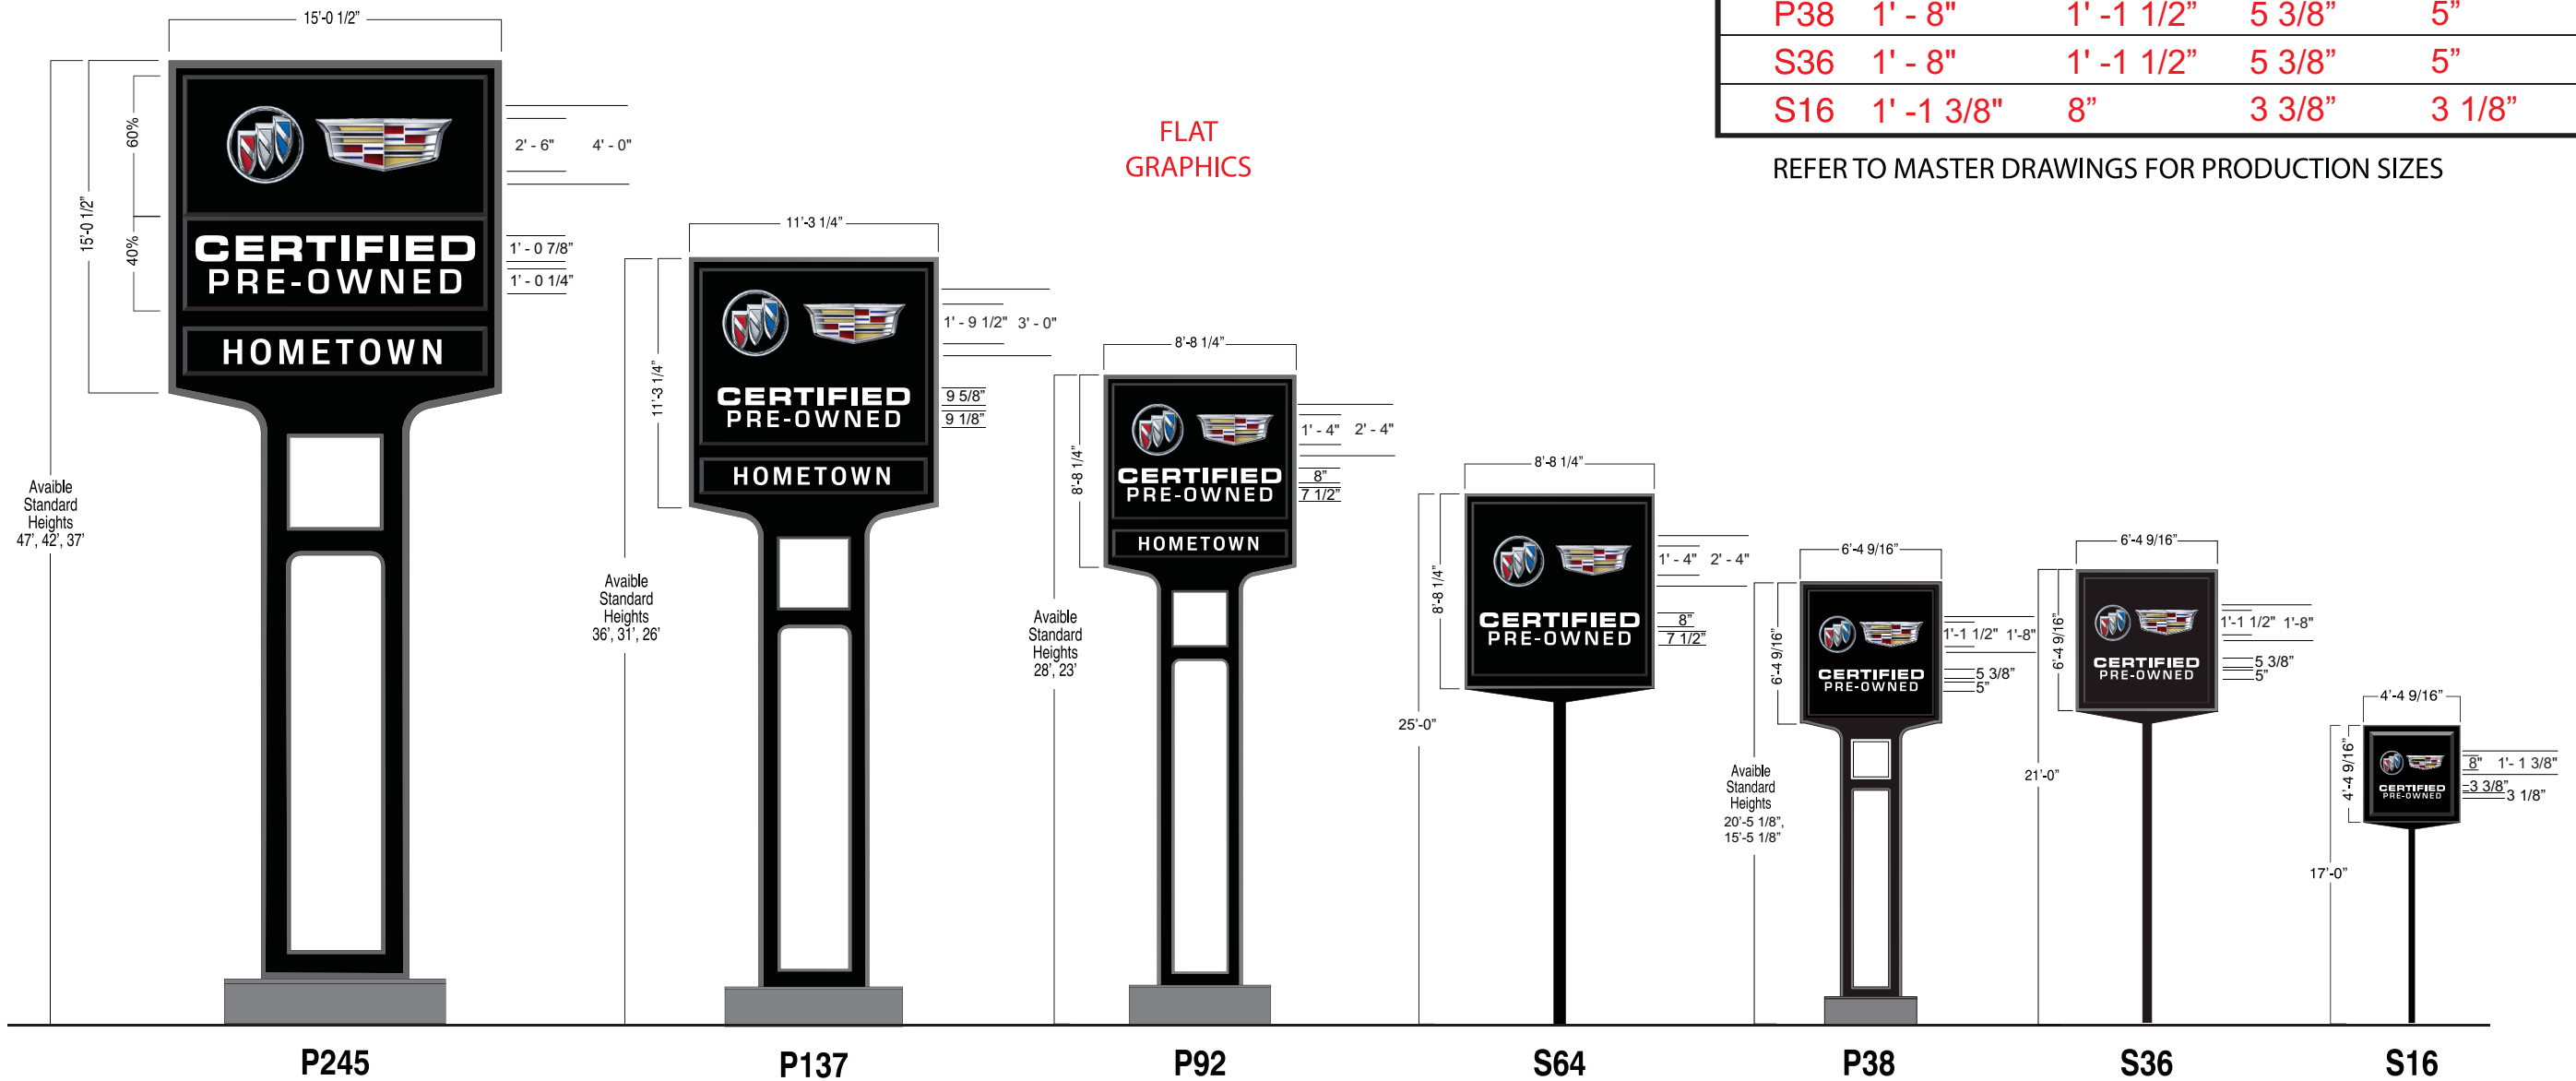

Certified Pre-Owned Buick Cadillac Sign Family

RED INDICATES FLAT GRAPHICS

COPY SIZE BY SIGN				
SIGN			CERTIFIED	PRE-OWNED
P245	4' - 0"	2' - 6"	1'-0 7/8"	1'-0 1/4"
P137	3' - 0"	1' - 9 1/2"	9 5/8"	9 1/8"
P92	2' - 4"	1' - 4"	8"	7 1/2"
S64	2' - 4"	1' - 4"	8"	7 1/2"
P38	1' - 8"	1' - 1 1/2"	5 3/8"	5"
S36	1' - 8"	1' - 1 1/2"	5 3/8"	5"
S16	1' - 1 3/8"	8"	3 3/8"	3 1/8"

REFER TO MASTER DRAWINGS FOR PRODUCTION SIZES