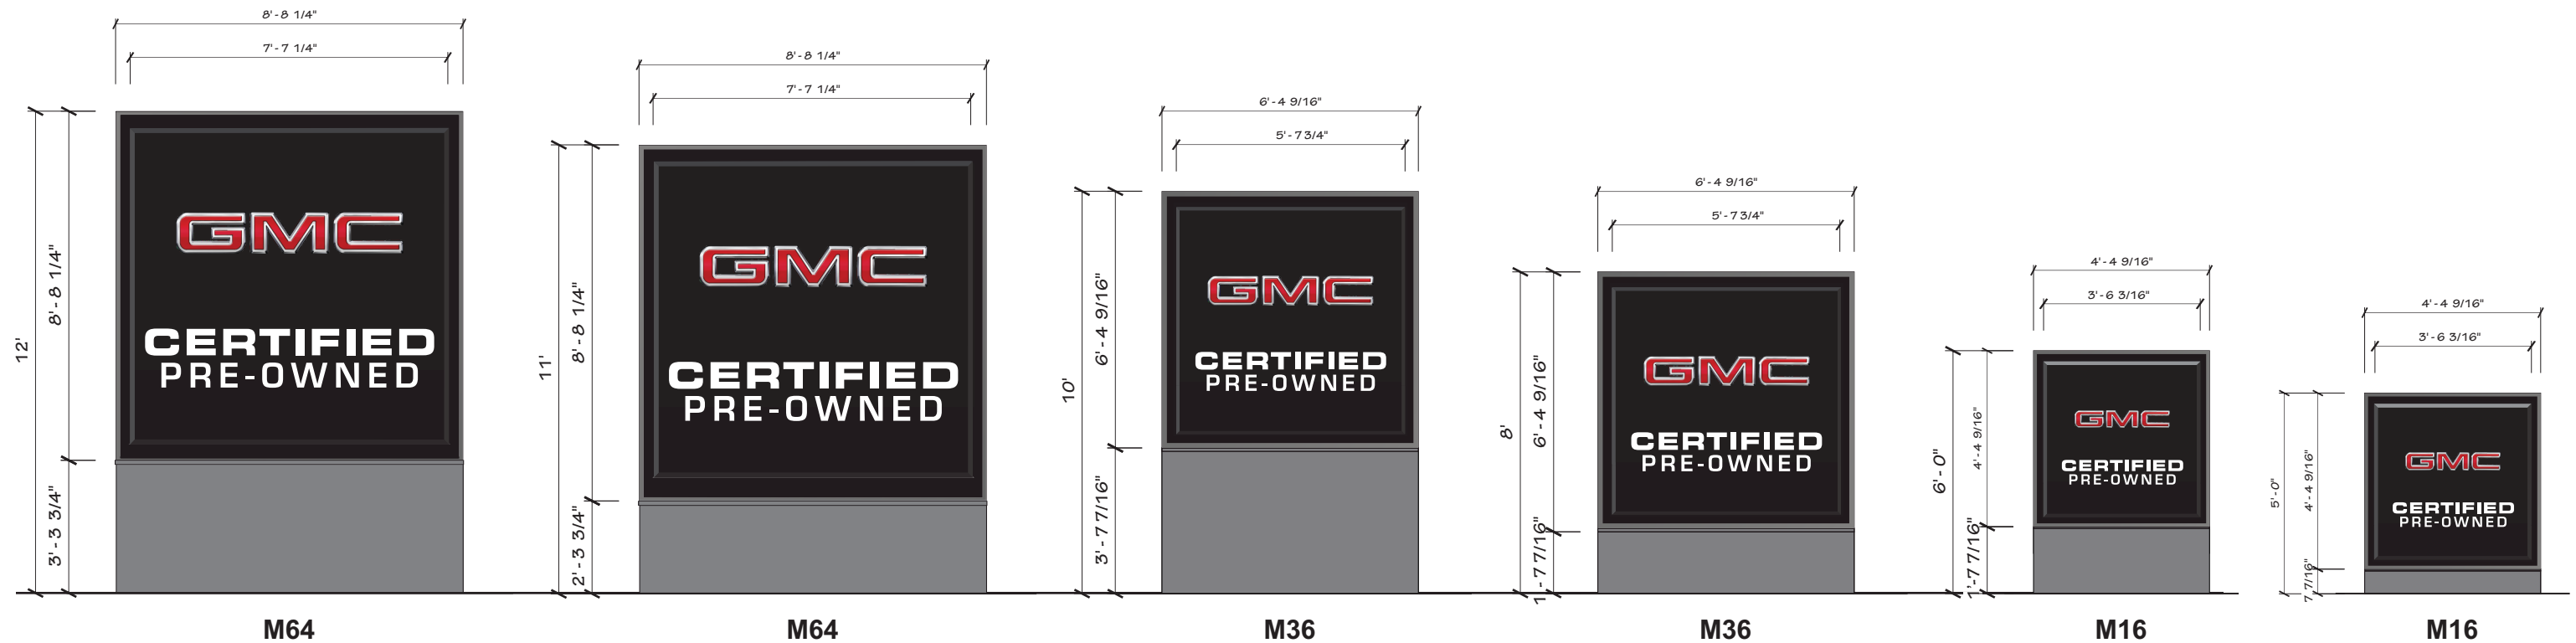

Certified Pre-Owned GMC Sign Family

COPY SIZE BY SIGN			
SIGN	GMC	CERTIFIED	PRE-OWNED
P245	2' - 1 1/2"	1'-0 7/8"	1'-0 1/4"
P137	1' - 11 3/8"	10 1/4"	9 1/2"
P92	1' - 0 5/8"	8"	7 1/2"
S64	1' - 0 5/8"	8"	7 1/2"
P38	9 3/8"	5 3/8"	5"
S36	9 3/8"	5 3/8"	5"
S16	5 1/16"	3 3/8"	3 1/8"

REFER TO MASTER DRAWINGS FOR PRODUCTION SIZES