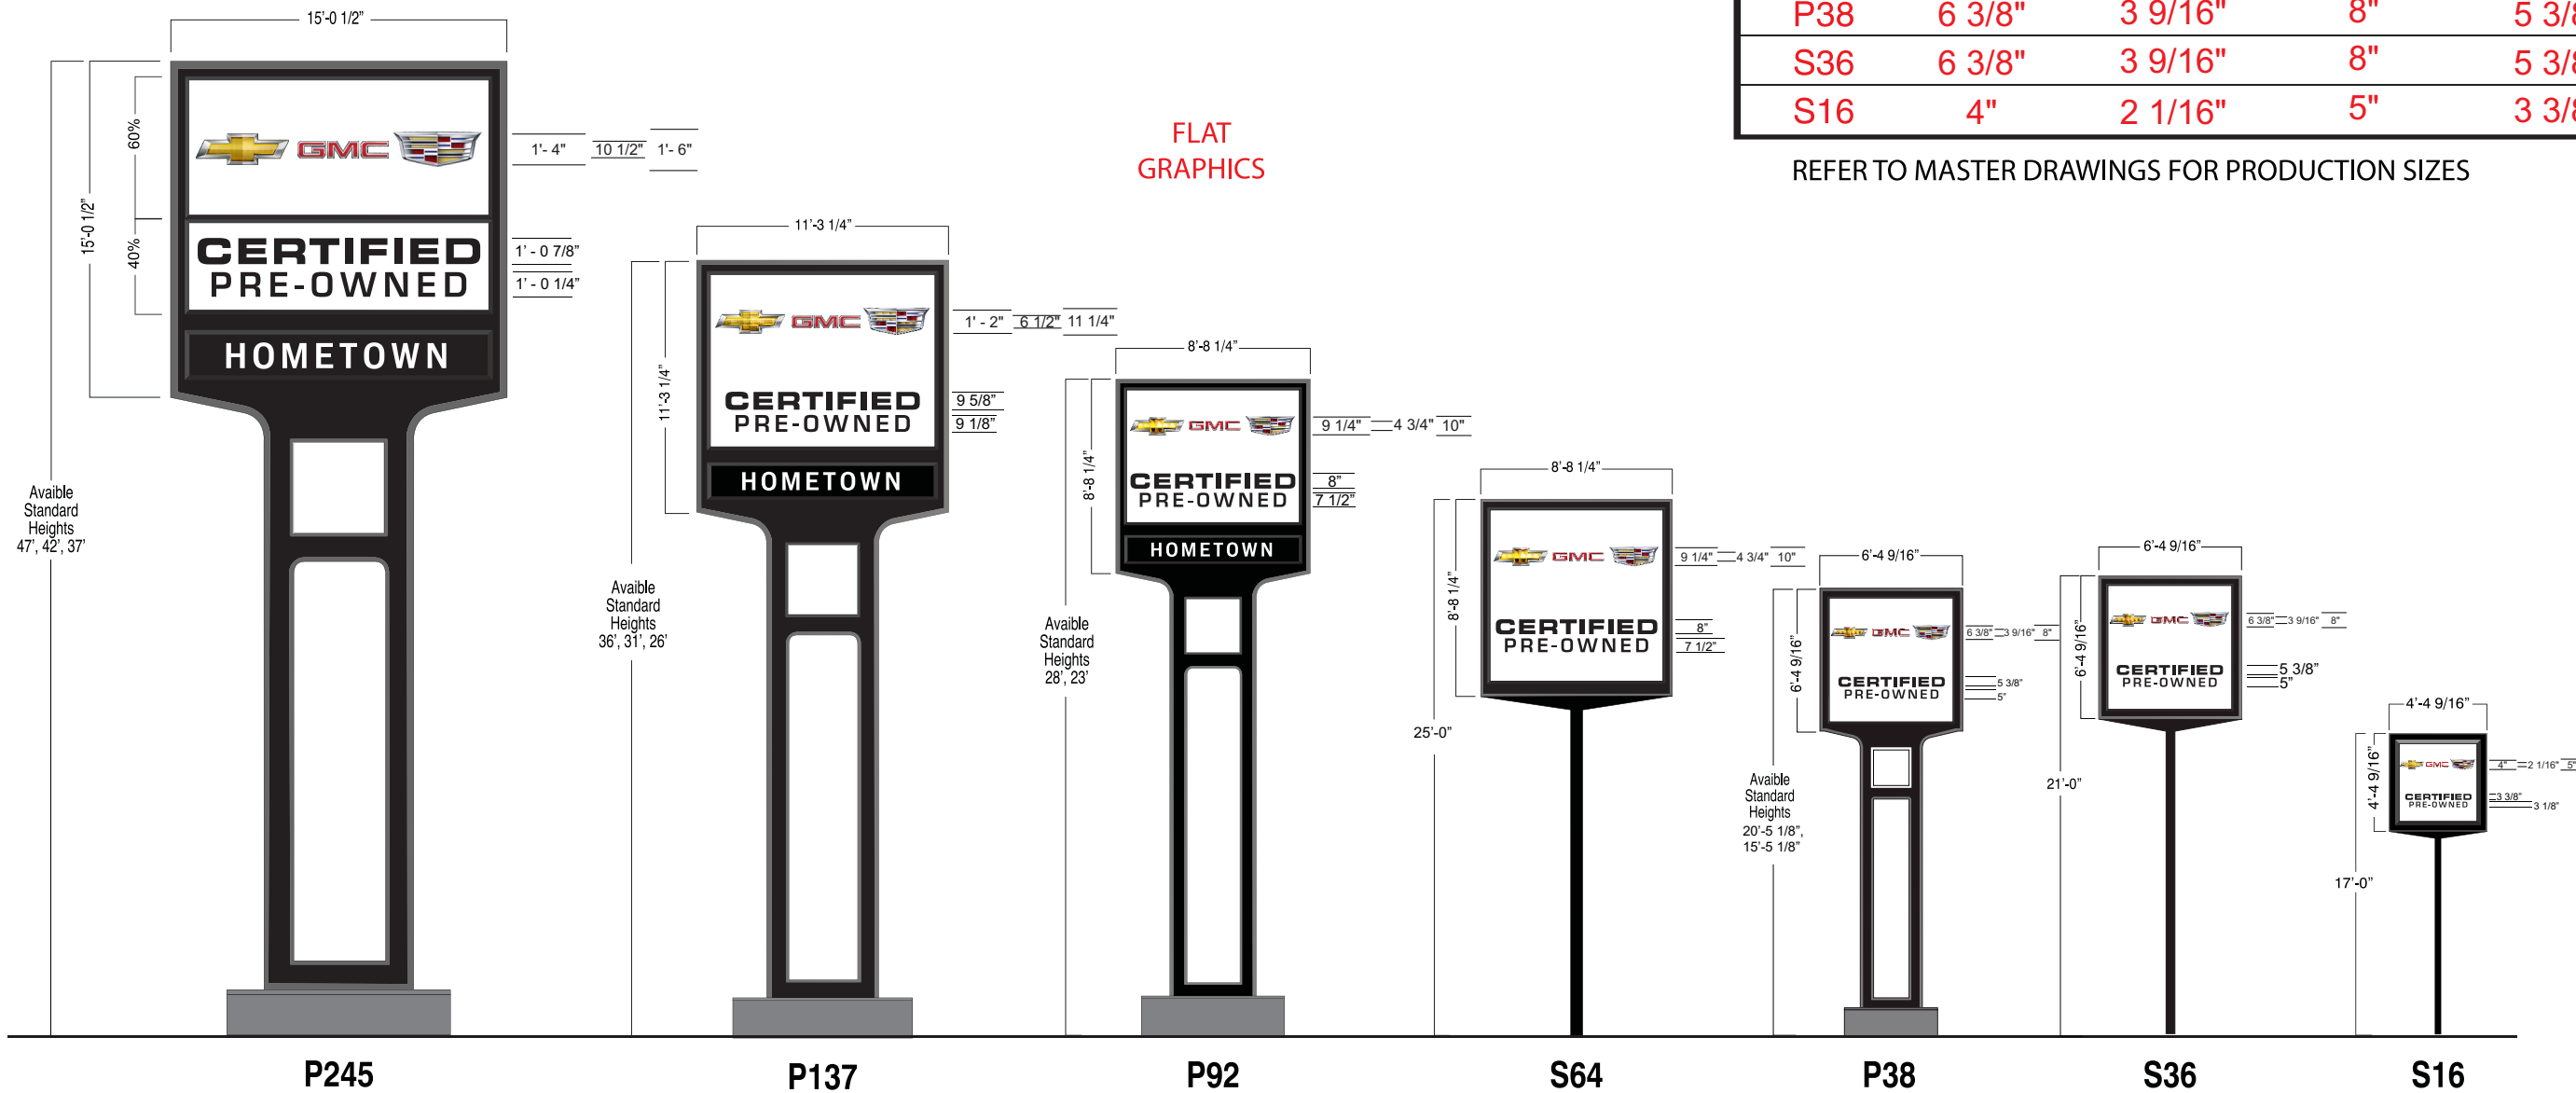

RED INDICATES FLAT GRAPHICS

Certified Pre-Owned Chevrolet GMC Cadillac Sign Family

COPY SIZE BY SIGN					
SIGN				CERTIFIED	PRE-OWNED
P245	1' - 4"	10 1/2"	1' - 6"	1'-0 7/8"	1'-0 1/4"
P137	1' - 2"	6 1/2"	11 1/4"	9 5/8"	9 1/8"
P92	9 1/4"	4 3/4"	10"	8"	7 1/2"
S64	9 1/4"	4 3/4"	10"	8"	7 1/2"
P38	6 3/8"	3 9/16"	8"	5 3/8"	5"
S36	6 3/8"	3 9/16"	8"	5 3/8"	5"
S16	4"	2 1/16"	5"	3 3/8"	3 1/8"

REFER TO MASTER DRAWINGS FOR PRODUCTION SIZES