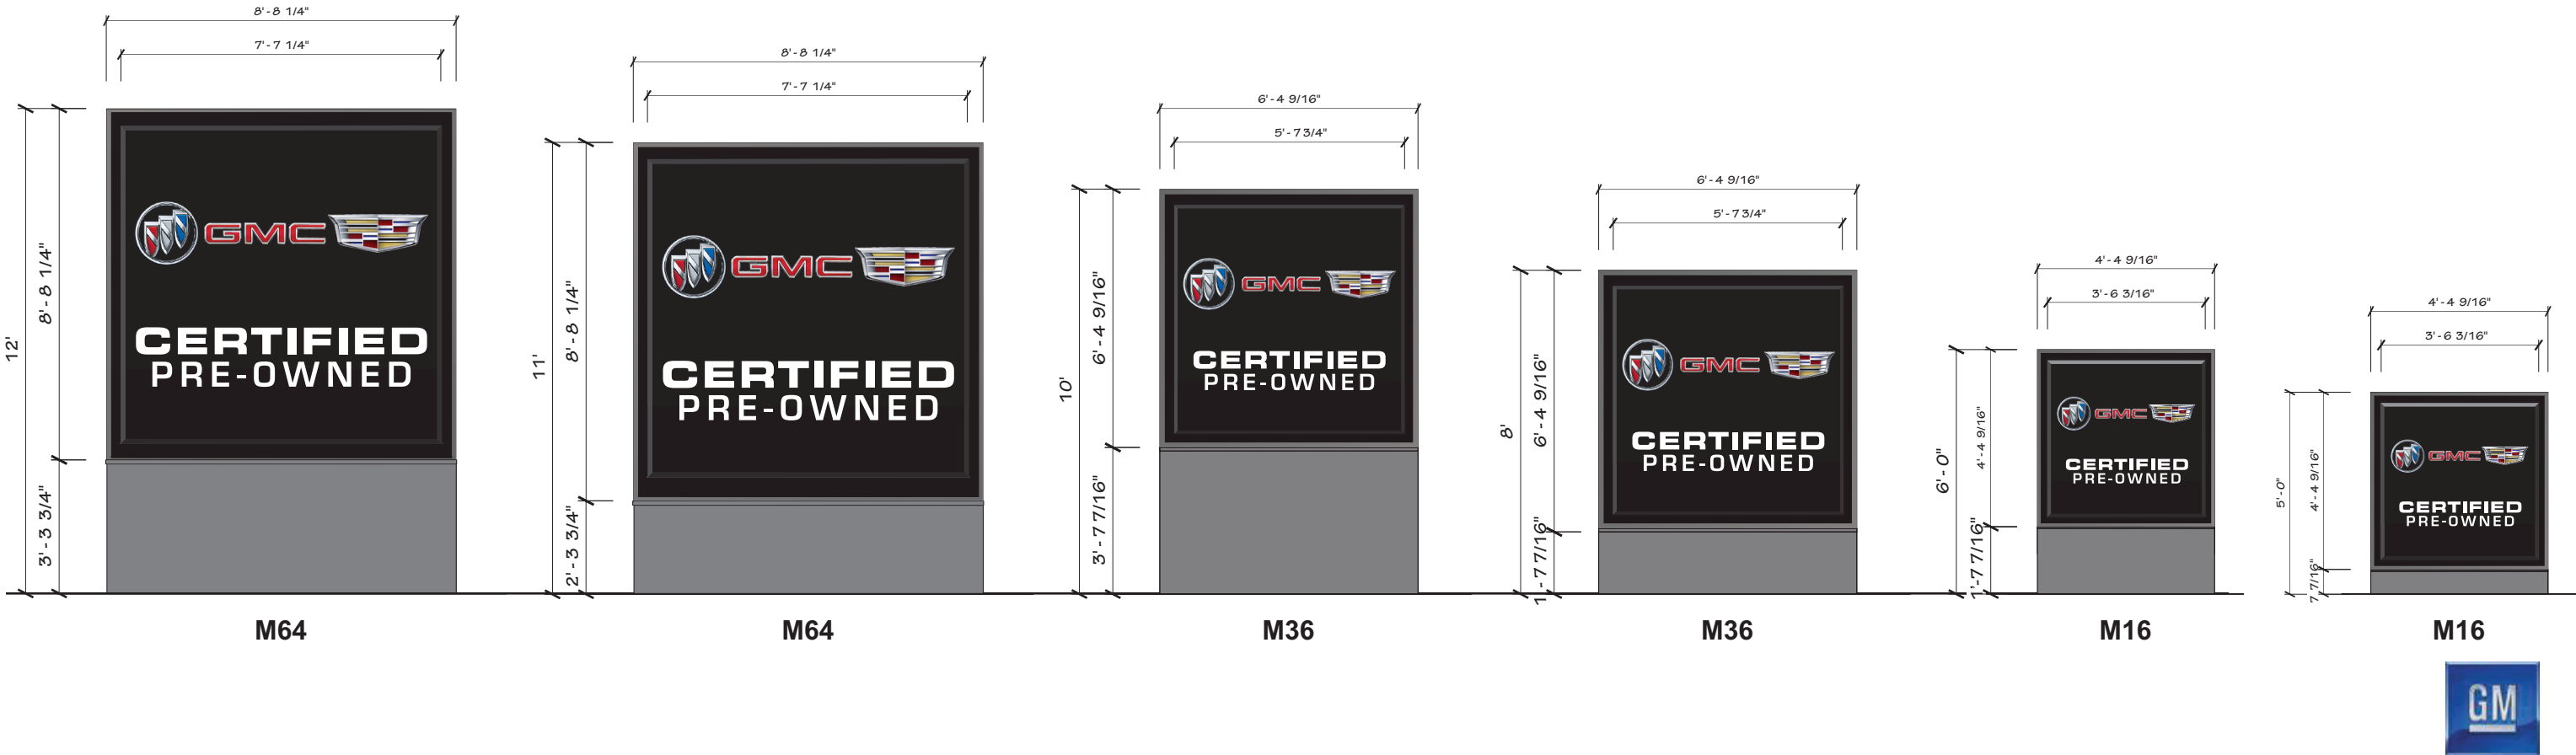

Certified Pre-Owned Buick GMC Cadillac Sign Family

COPY SIZE BY SIGN					
SIGN				CERTIFIED	PRE-OWNED
P245	2' - 8"	10 1/2"	1' - 6"	1'-0 7/8"	1'-0 1/4"
P137	2' - 0"	7 3/4"	1' - 1 1/2"	10 1/4"	9 1/2"
P92	1' - 6 1/2"	6 3/8"	11 1/4"	8"	7 1/2"
S64	1' - 6 1/2"	6 3/8"	11 1/4"	8"	7 1/2"
P38	1' - 3 1/4"	4 3/16"	8"	5 3/8"	5"
S36	1' - 3 1/4"	4 3/16"	8"	5 3/8"	5"
S16	9 11/16"	2 9/16"	5"	3 3/8"	3 1/8"

REFER TO MASTER DRAWINGS FOR PRODUCTION SIZES