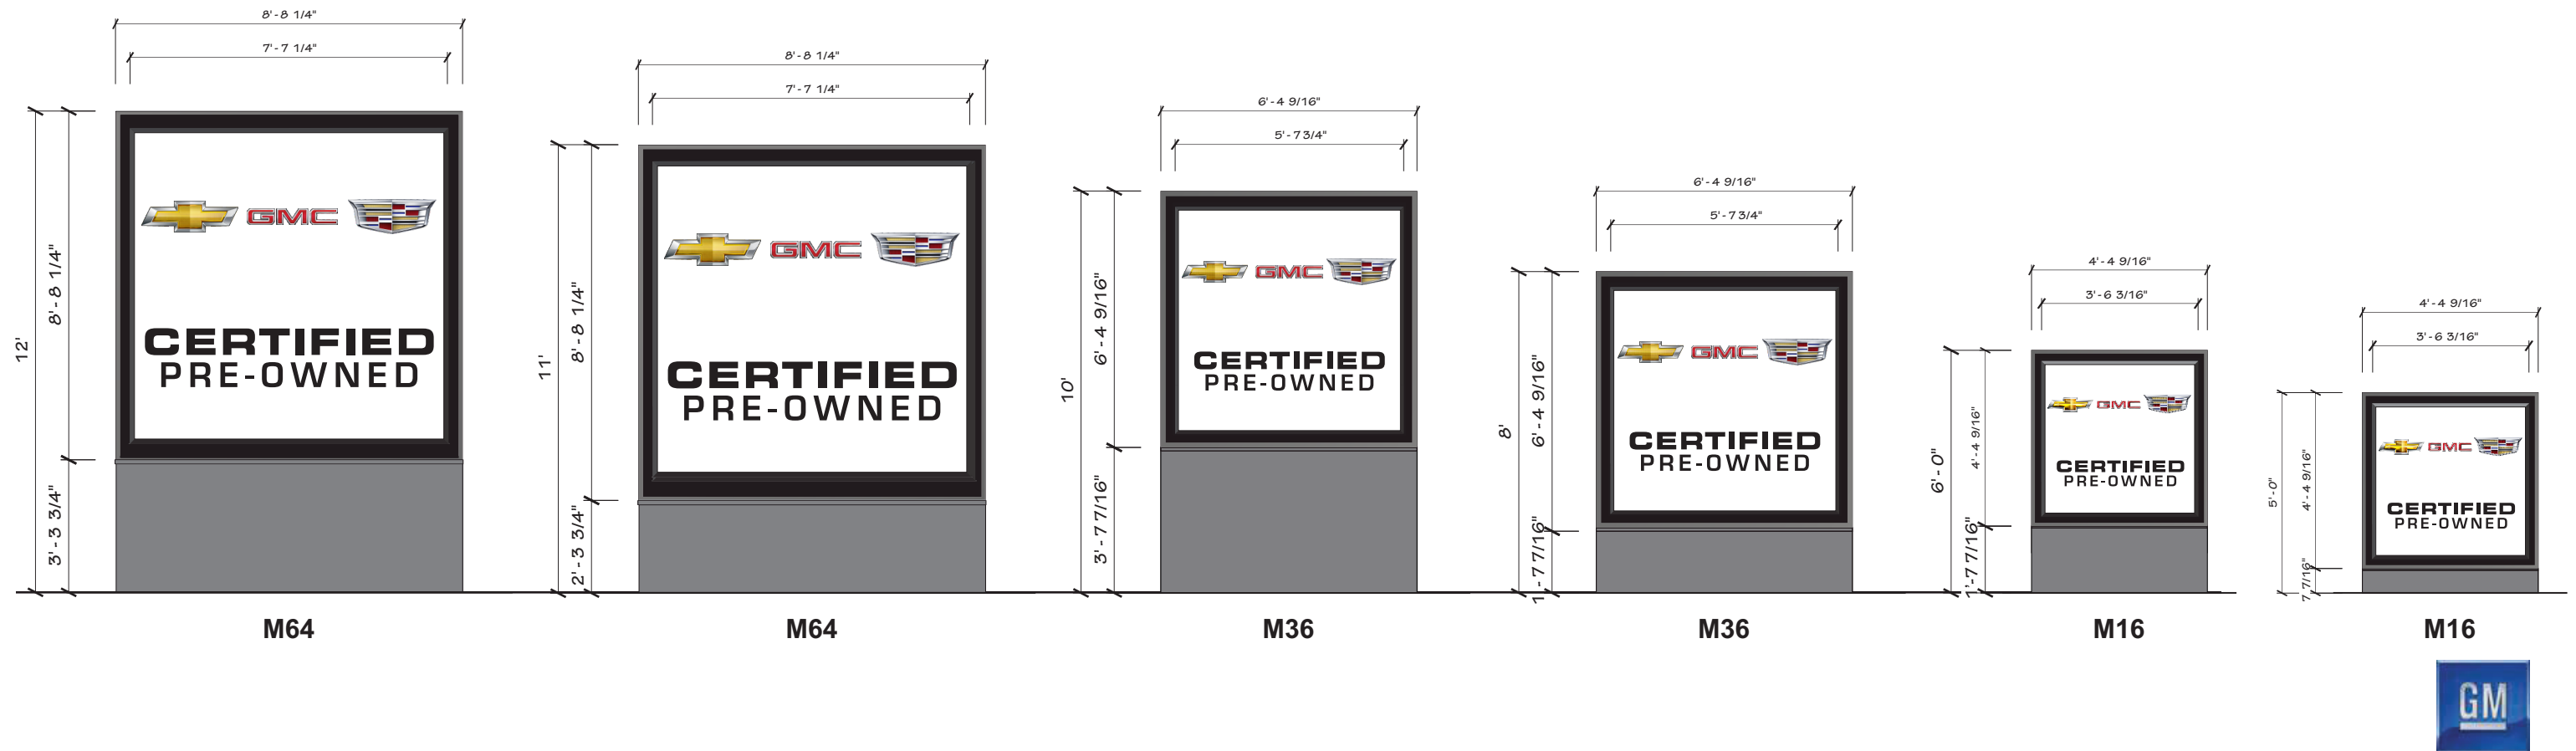

Certified Pre-Owned Chevrolet GMC Cadillac Sign Family

COPY SIZE BY SIGN					
SIGN				CERTIFIED	PRE-OWNED
P245	1' - 4"	10 1/2"	1' - 6"	1'-0 7/8"	1'-0 1/4"
P137	1' - 2"	6 1/2"	11 1/4"	9 5/8"	9 1/8"
P92	9 1/4"	4 3/4"	10"	8"	7 1/2"
S64	9 1/4"	4 3/4"	10"	8"	7 1/2"
P38	6 3/8"	3 9/16"	8"	5 3/8"	5"
S36	6 3/8"	3 9/16"	8"	5 3/8"	5"
S16	4"	2 1/16"	5"	3 3/8"	3 1/8"

REFER TO MASTER DRAWINGS FOR PRODUCTION SIZES