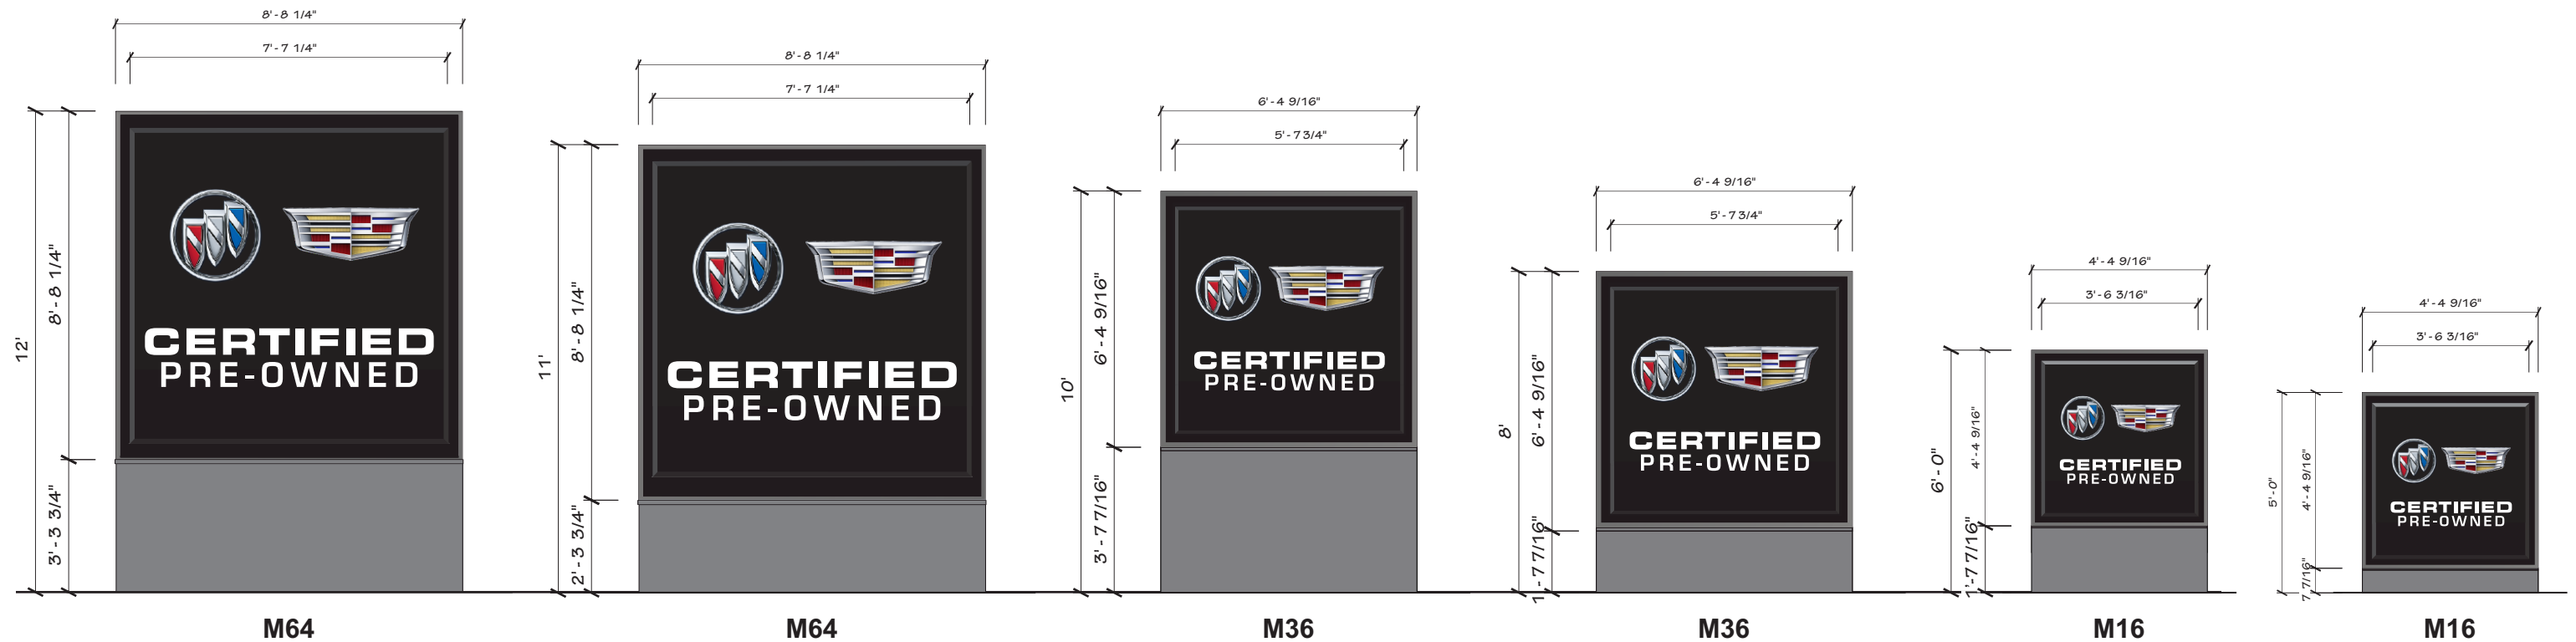

Certified Pre-Owned Buick Cadillac Sign Family

COPY SIZE BY SIGN				
SIGN			CERTIFIED	PRE-OWNED
P245	4' - 0"	2' - 6"	1'-0 7/8"	1'-0 1/4"
P137	3' - 0"	1' - 9 1/2"	9 5/8"	9 1/8"
P92	2' - 4"	1' - 4"	8"	7 1/2"
S64	2' - 4"	1' - 4"	8"	7 1/2"
P38	1' - 8"	1' - 1 1/2"	5 3/8"	5"
S36	1' - 8"	1' - 1 1/2"	5 3/8"	5"
S16	1' - 1 3/8"	8"	3 3/8"	3 1/8"

REFER TO MASTER DRAWINGS FOR PRODUCTION SIZES