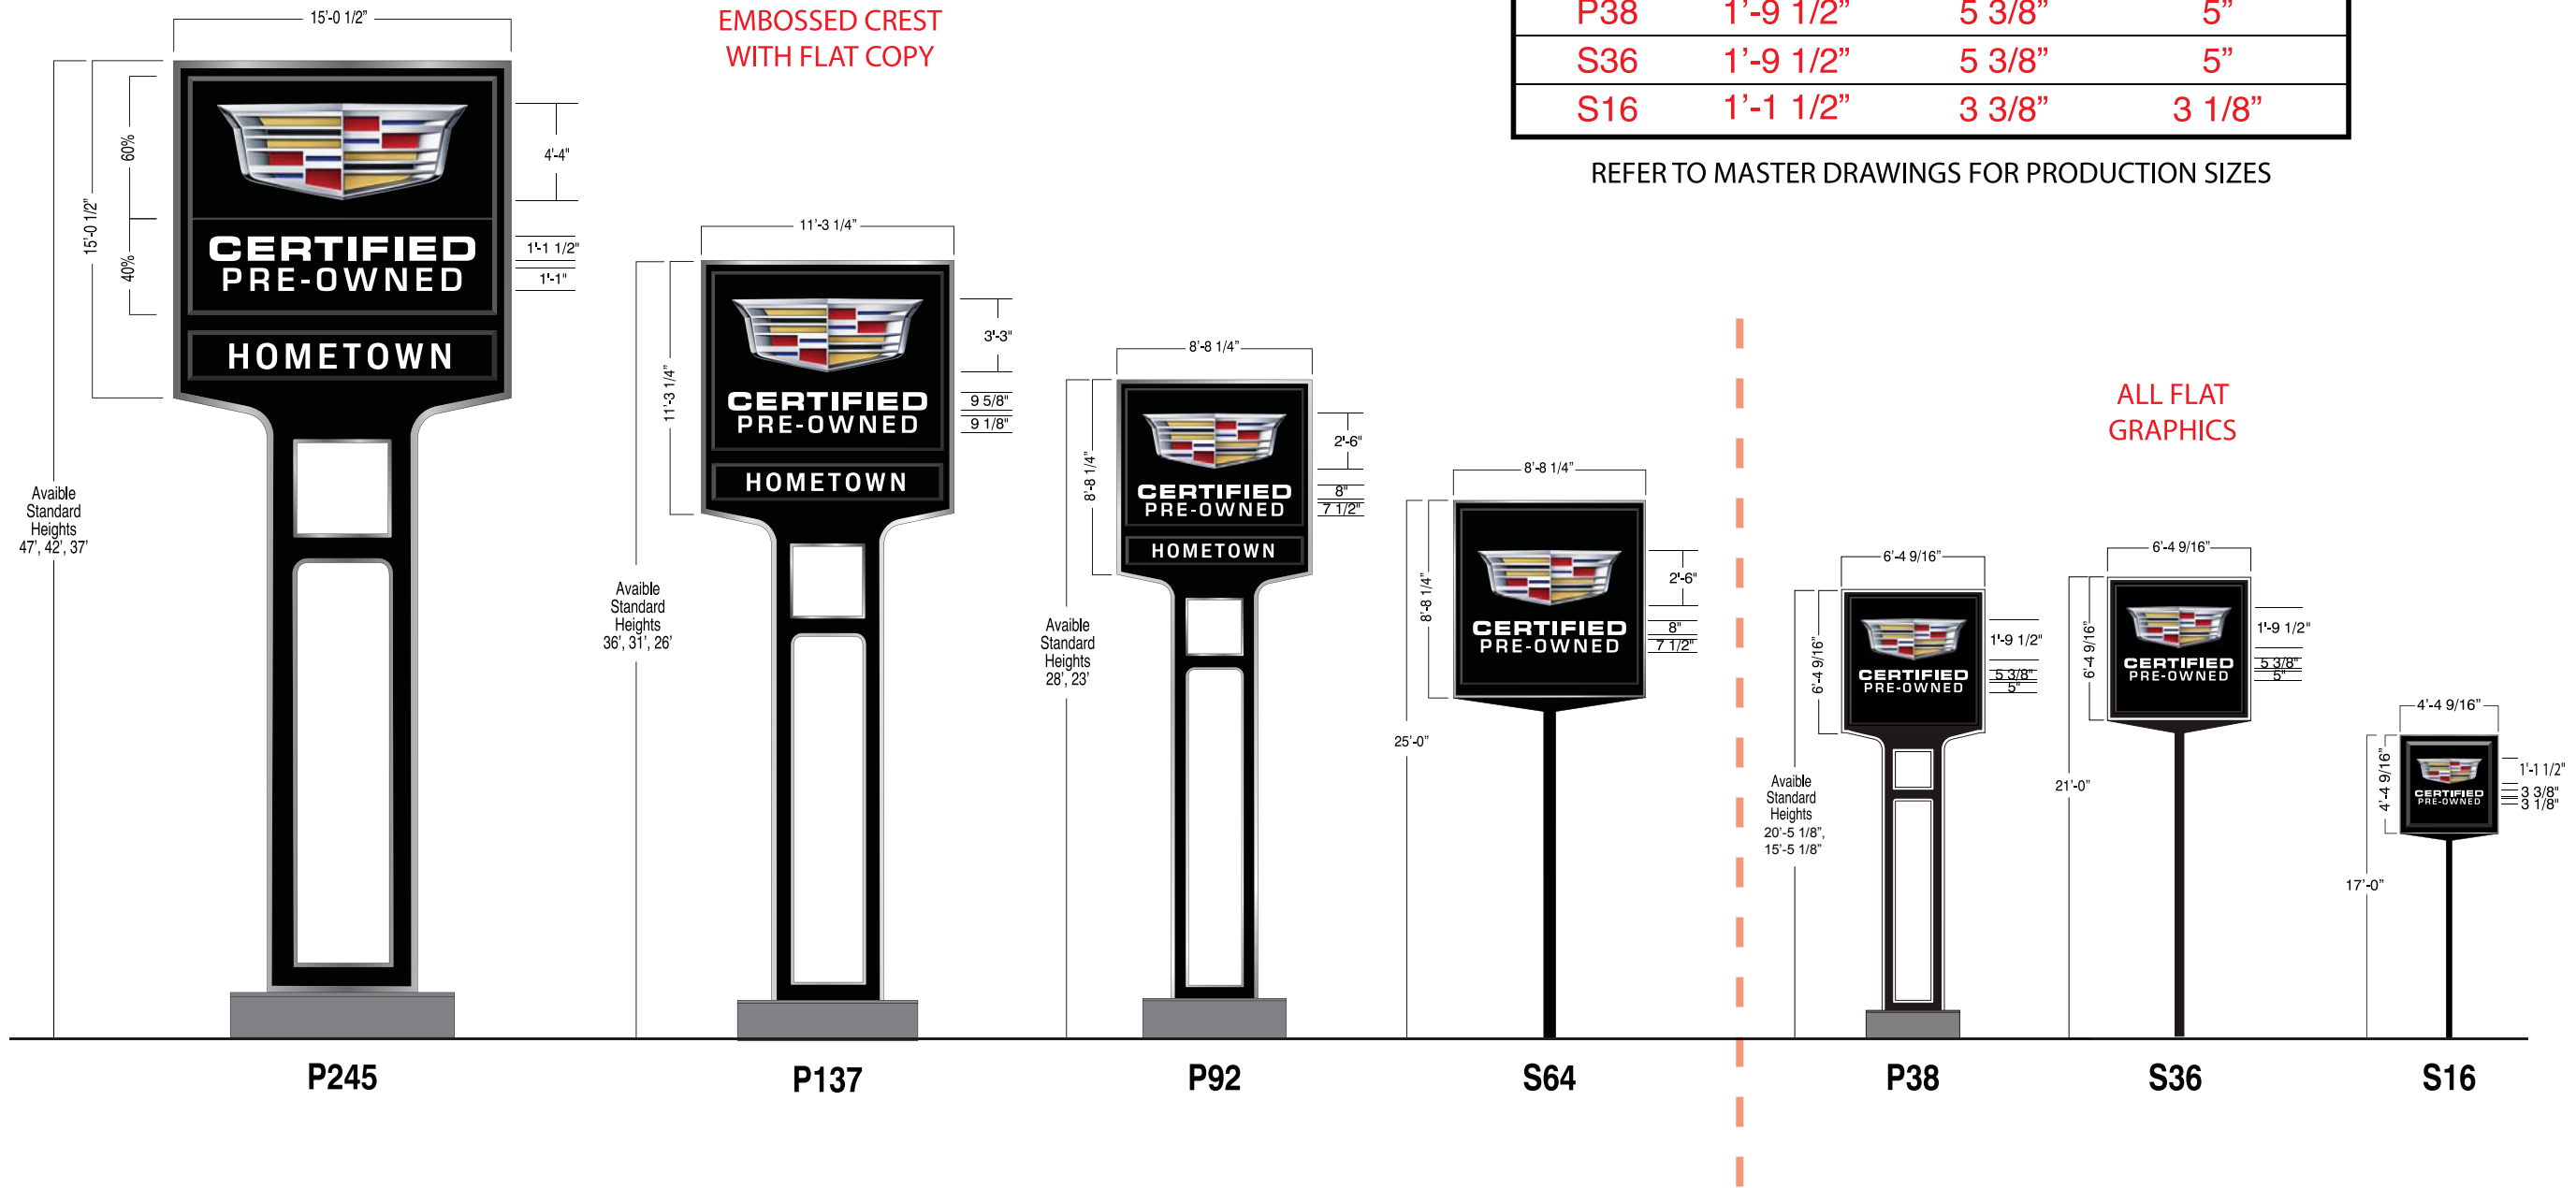

Certified Pre-Owned Cadillac Sign Family

RED INDICATES FLAT GRAPHICS

COPY SIZE BY SIGN			
SIGN		CERTIFIED	PRE-OWNED
P245	4'-4"	1'-1 1/2"	1'-1"
P137	3'-3"	9 5/8"	9 1/8"
P92	2'-6"	8"	7 1/2"
S64	2'-6"	8"	7 1/2"
P38	1'-9 1/2"	5 3/8"	5"
S36	1'-9 1/2"	5 3/8"	5"
S16	1'-1 1/2"	3 3/8"	3 1/8"

REFER TO MASTER DRAWINGS FOR PRODUCTION SIZES