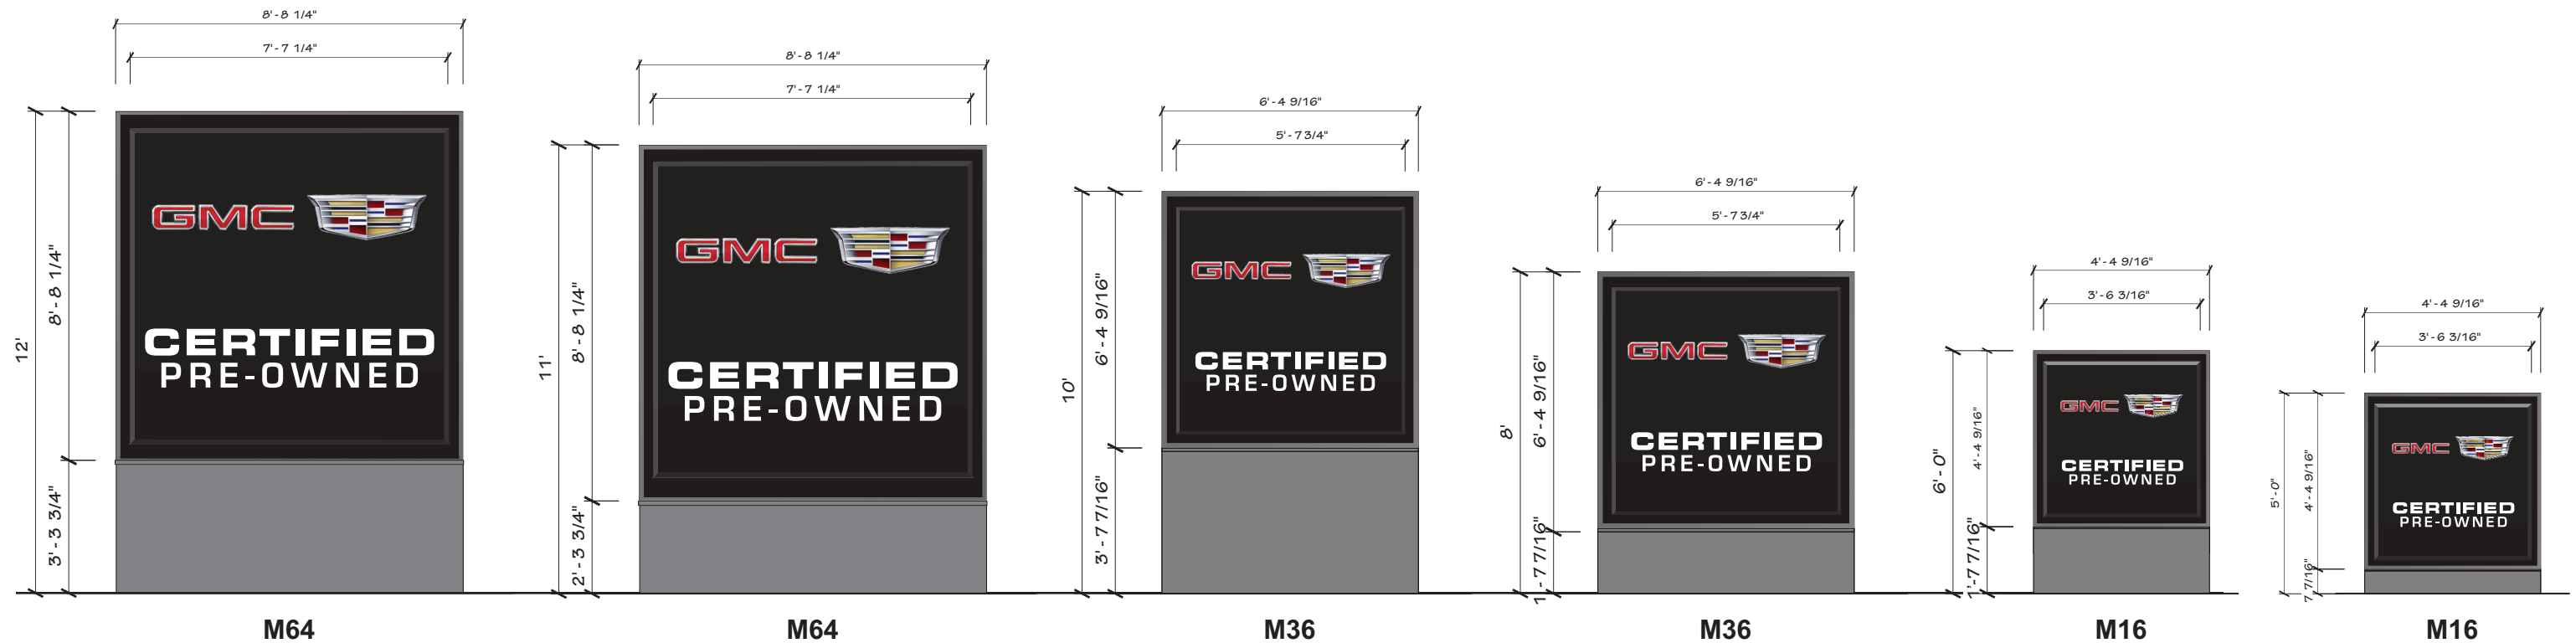

Certified Pre-Owned GMC Cadillac Sign Family

COPY SIZE BY SIGN				
SIGN	GMC	Cadillac	CERTIFIED	PRE-OWNED
P245	1' - 0 7/8"	2' - 0"	1' - 0 7/8"	1' - 0 1/4"
P137	9 9/16"	1' - 6"	9 5/8"	9 1/8"
P92	7 1/2"	1' - 1 1/2"	8"	7 1/2"
S64	7 1/2"	1' - 1 1/2"	8"	7 1/2"
P38	5 3/8"	10"	5 3/8"	5"
S36	5 3/8"	10"	5 3/8"	5"
S16	3"	6 3/8"	3 3/8"	3 1/8"

REFER TO MASTER DRAWINGS FOR PRODUCTION SIZES