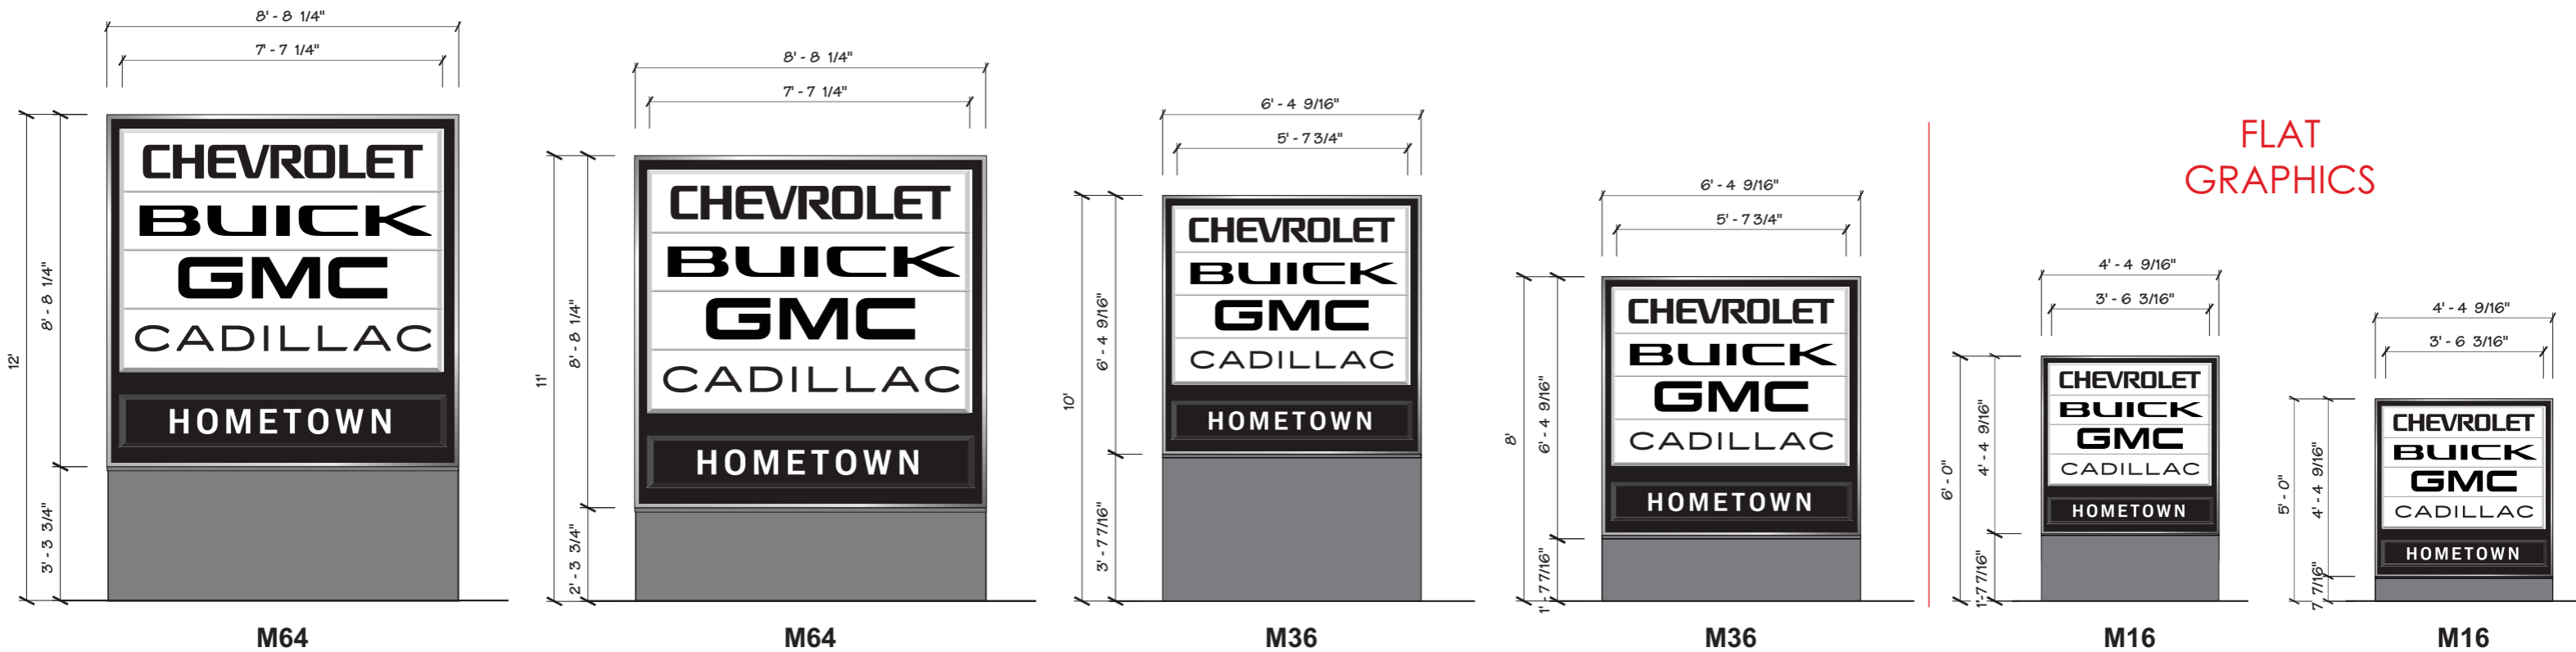

Chevrolet Buick GMC Cadillac Sign Family

COPY SIZE BY SIGN				
SIGN	CHEVROLET	BUICK	GMC	CADILLAC
P245	1'-5 1/2"	1' - 3 1/2"	1'-9 1/2"	1' - 0 7/16"
P137	1'-1 1/4"	11 3/8"	1'-4 1/2"	9 7/16"
P92	10 1/4"	8 13/16"	1'-0"	7 3/16"
S64	10 1/4"	8 13/16"	1'-0"	7 3/16"
P38	7 1/4"	6 5/16"	8"	5 1/16"
S36	7 1/4"	6 5/16"	8"	5 1/16"
S16	4 1/2"	3 7/8"	5 1/2"	3 1/16"

NOTE: DIMENSIONS ARE APPROXIMATE PENDING FINAL ENGINEERING.